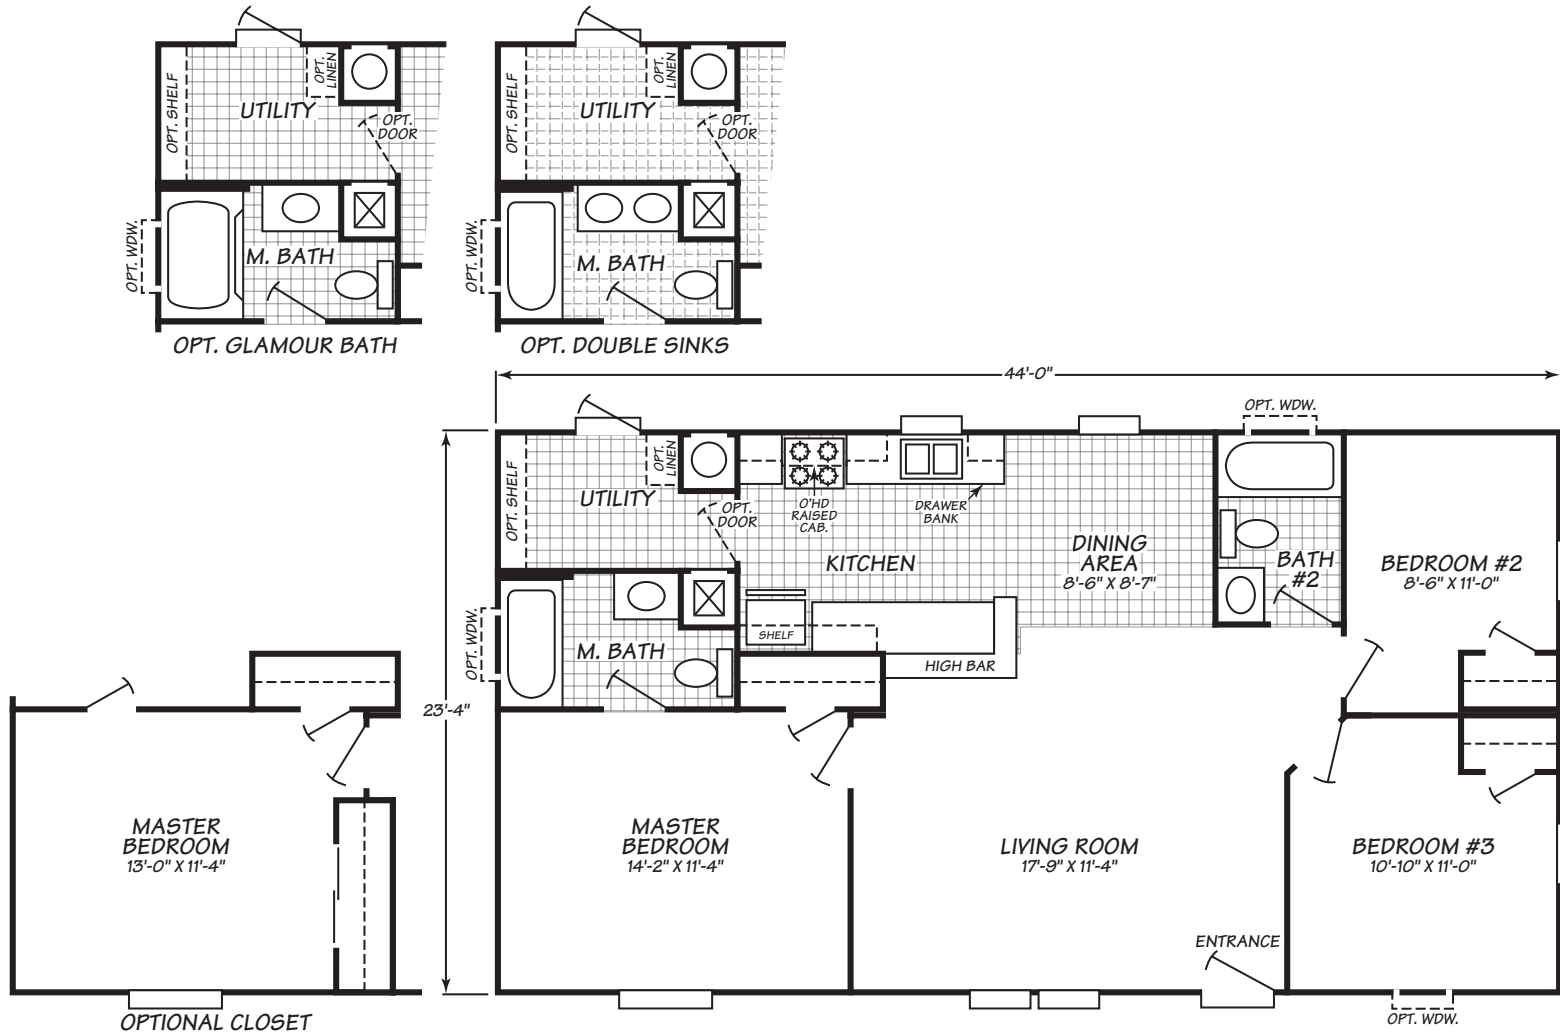

# Crownpointe Xtreme Series Model 3443X

3 Bedrooms • 2 Baths • 1,026 Square Feet

Fleetwood Homes reserves the right to change colors, prices, specifications, models, dimensions and materials without notice. Rendering and diagrams are meant to be representative and, in keeping with Fleetwood's policy of constant updating and improvement, may vary from the actual home. All dimensions are nominal and approximated. Square footage is measured from exterior wall to exterior wall, and is an approximate figure. Length indicated in floorplans is floor length only. The length of the hitch is not included. (Add four feet to arrive at transportable length.) Ask your retailer for specifics. PRICES AND SPECIFICATIONS SUBJECT TO CHANGE WITHOUT NOTICE OR OBLIGATION.