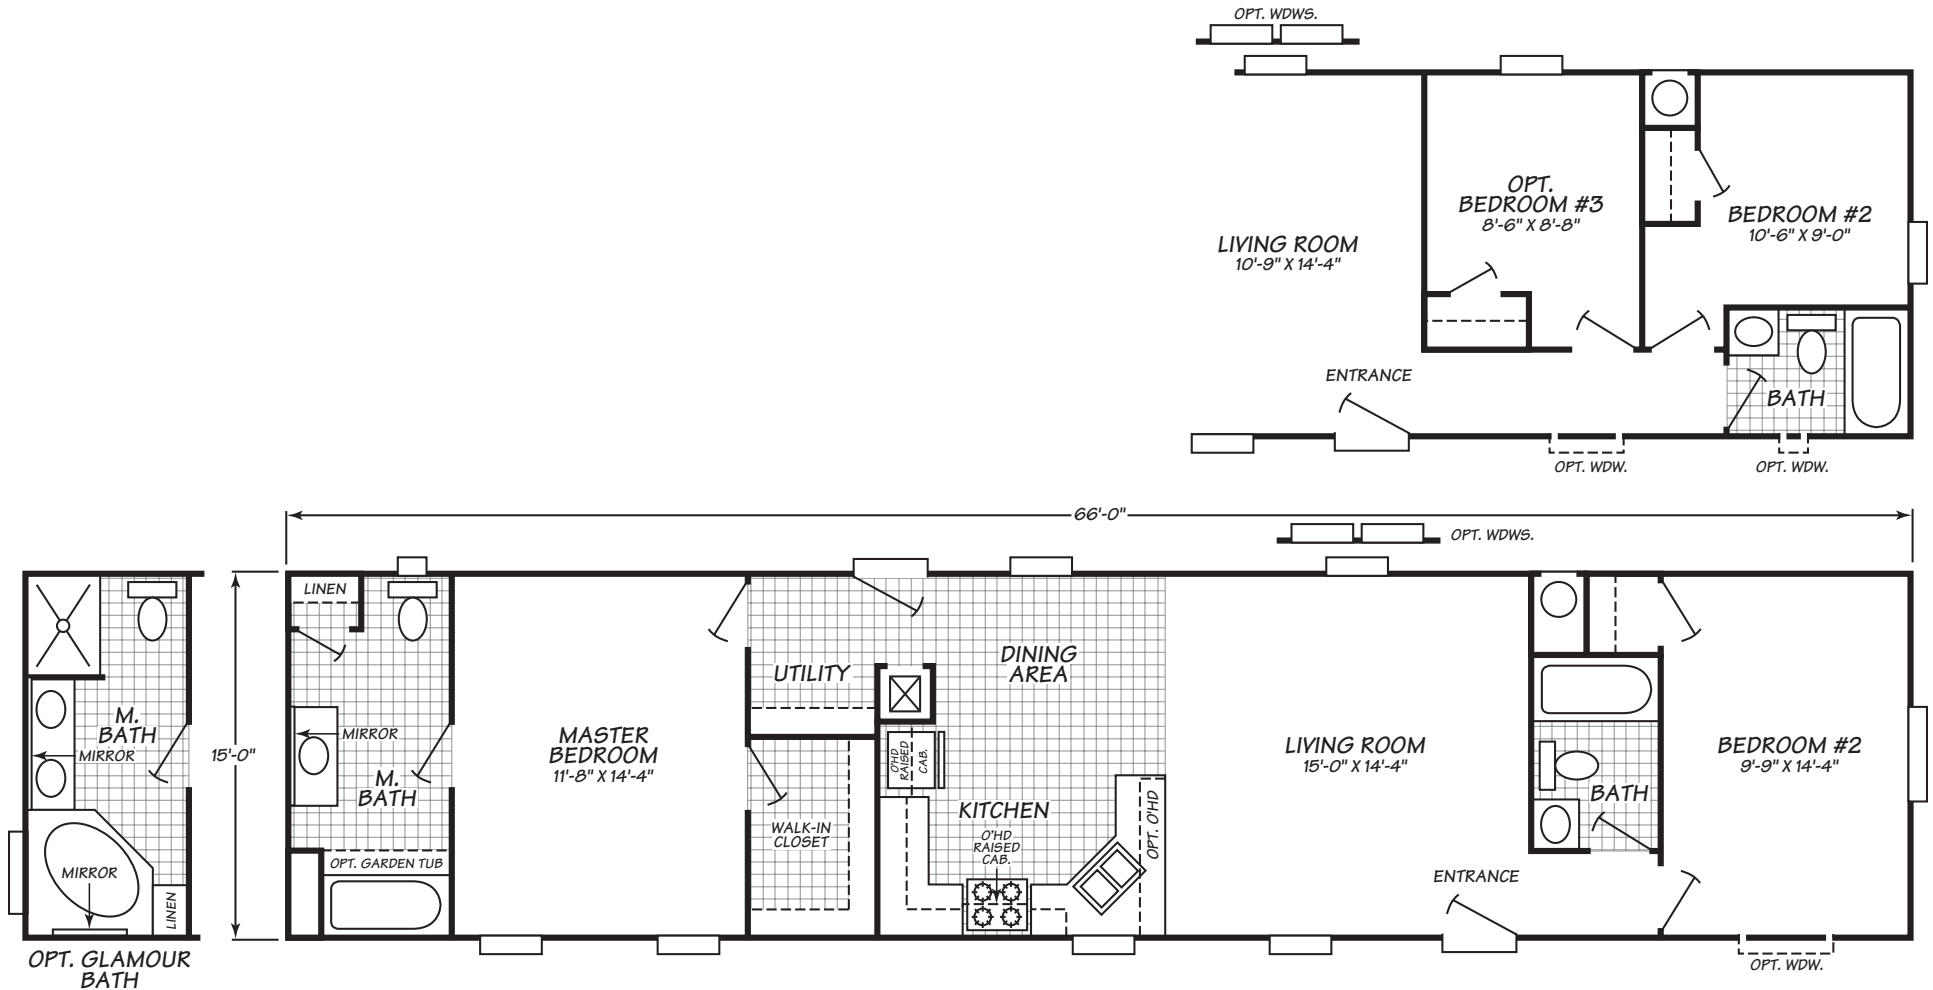

Carriage Manor Series Model 6662C

2 Bedrooms • 2 Baths • 990 Square Feet

Fleetwood Homes reserves the right to change colors, prices, specifications, models, dimensions and materials without notice. Rendering and diagrams are meant to be representative and, in keeping with Fleetwood's policy of constant updating and improvement, may vary from the actual home. All dimensions are nominal and approximated. Square footage is measured from exterior wall to exterior wall, and is an approximate figure. Length indicated in floorplans is floor length only. The length of the hitch is not included. (Add four feet to arrive at transportable length.) Ask your retailer for specifics. PRICES AND SPECIFICATIONS SUBJECT TO CHANGE WITHOUT NOTICE OR OBLIGATION.