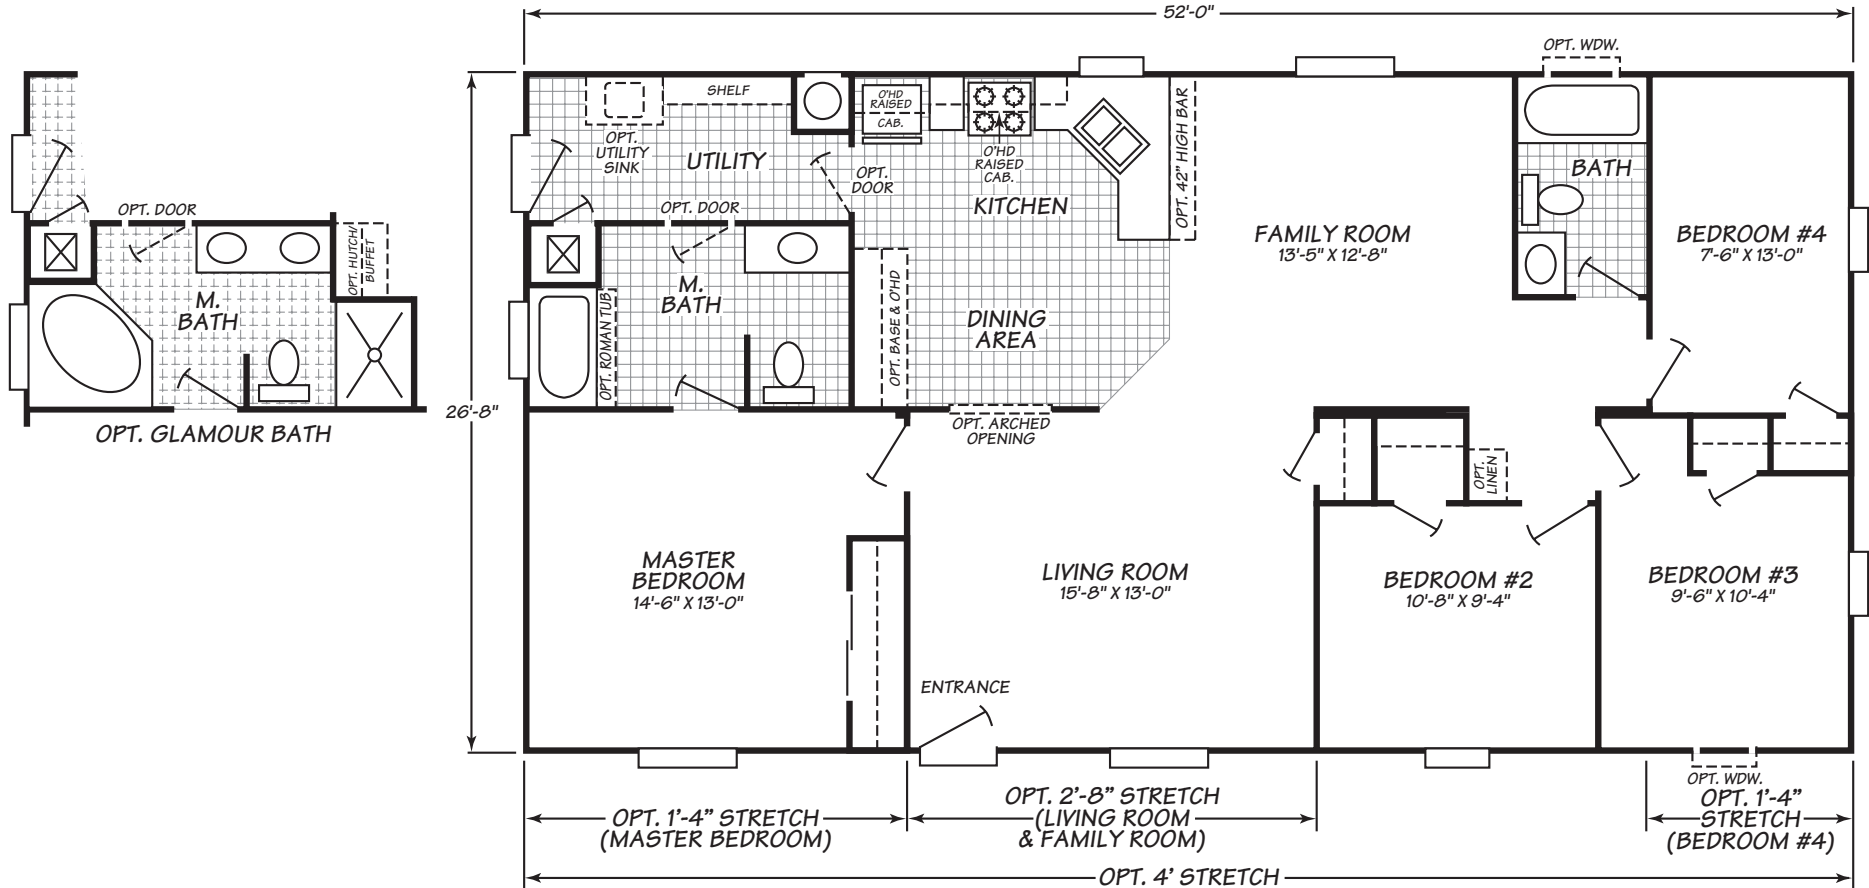

Carriage Manor Series Model 4524C

4 Bedrooms • 2 Baths • 1,386 Square Feet

Fleetwood Homes reserves the right to change colors, prices, specifications, models, dimensions and materials without notice. Rendering and diagrams are meant to be representative and, in keeping with Fleetwood's policy of constant updating and improvement, may vary from the actual home. All dimensions are nominal and approximated. Square footage is measured from exterior wall to exterior wall, and is an approximate figure. Length indicated in floorplans is floor length only. The length of the hitch is not included. (Add four feet to arrive at transportable length.) Ask your retailer for specifics. PRICES AND SPECIFICATIONS SUBJECT TO CHANGE WITHOUT NOTICE OR OBLIGATION.