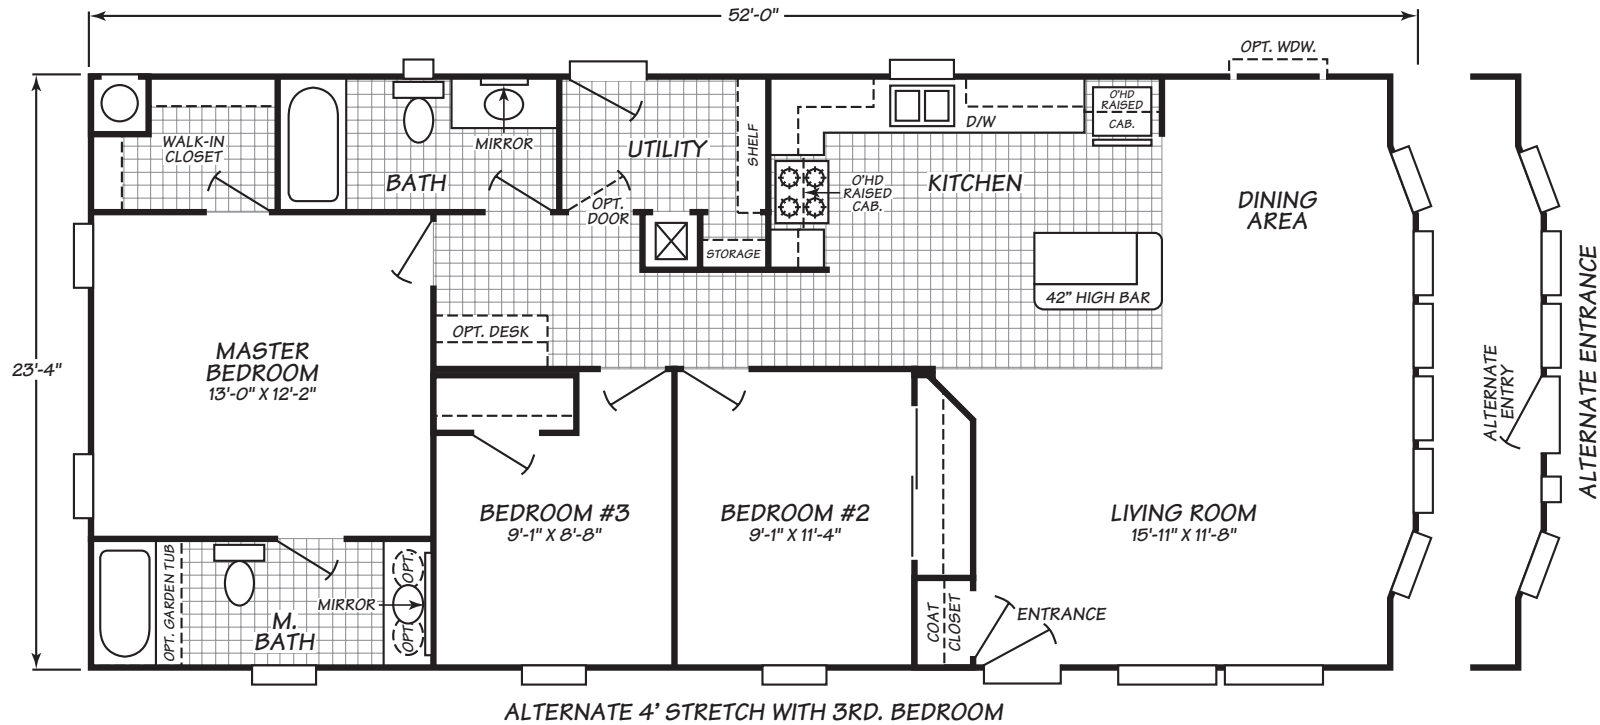

Carriage Manor Series Model 3482L Alt. #1

3 Bedrooms • 2 Baths • 1,207 Square Feet

Fleetwood Homes reserves the right to change colors, prices, specifications, models, dimensions and materials without notice. Rendering and diagrams are meant to be representative and, in keeping with Fleetwood's policy of constant updating and improvement, may vary from the actual home. All dimensions are nominal and approximated. Square footage is measured from exterior wall to exterior wall, and is an approximate figure. Length indicated in floorplans is floor length only. The length of the hitch is not included. (Add four feet to arrive at transportable length.) Ask your retailer for specifics. PRICES AND SPECIFICATIONS SUBJECT TO CHANGE WITHOUT NOTICE OR OBLIGATION.