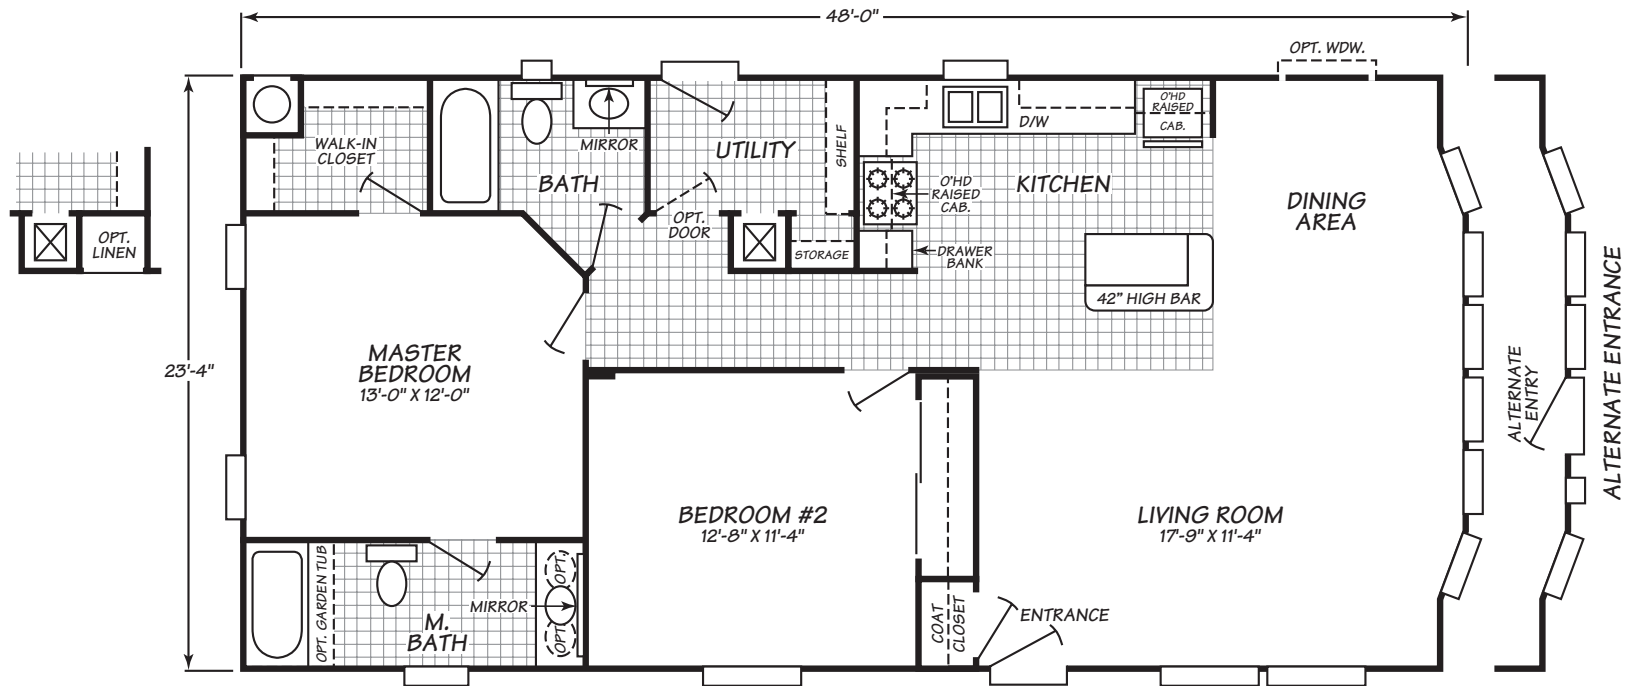

Carriage Manor Series Model 3482L

2 Bedrooms • 2 Baths • 1,114 Square Feet

Fleetwood Homes reserves the right to change colors, prices, specifications, models, dimensions and materials without notice. Rendering and diagrams are meant to be representative and, in keeping with Fleetwood's policy of constant updating and improvement, may vary from the actual home. All dimensions are nominal and approximated. Square footage is measured from exterior wall to exterior wall, and is an approximate figure. Length indicated in floorplans is floor length only. The length of the hitch is not included. (Add four feet to arrive at transportable length.) Ask your retailer for specifics. PRICES AND SPECIFICATIONS SUBJECT TO CHANGE WITHOUT NOTICE OR OBLIGATION.