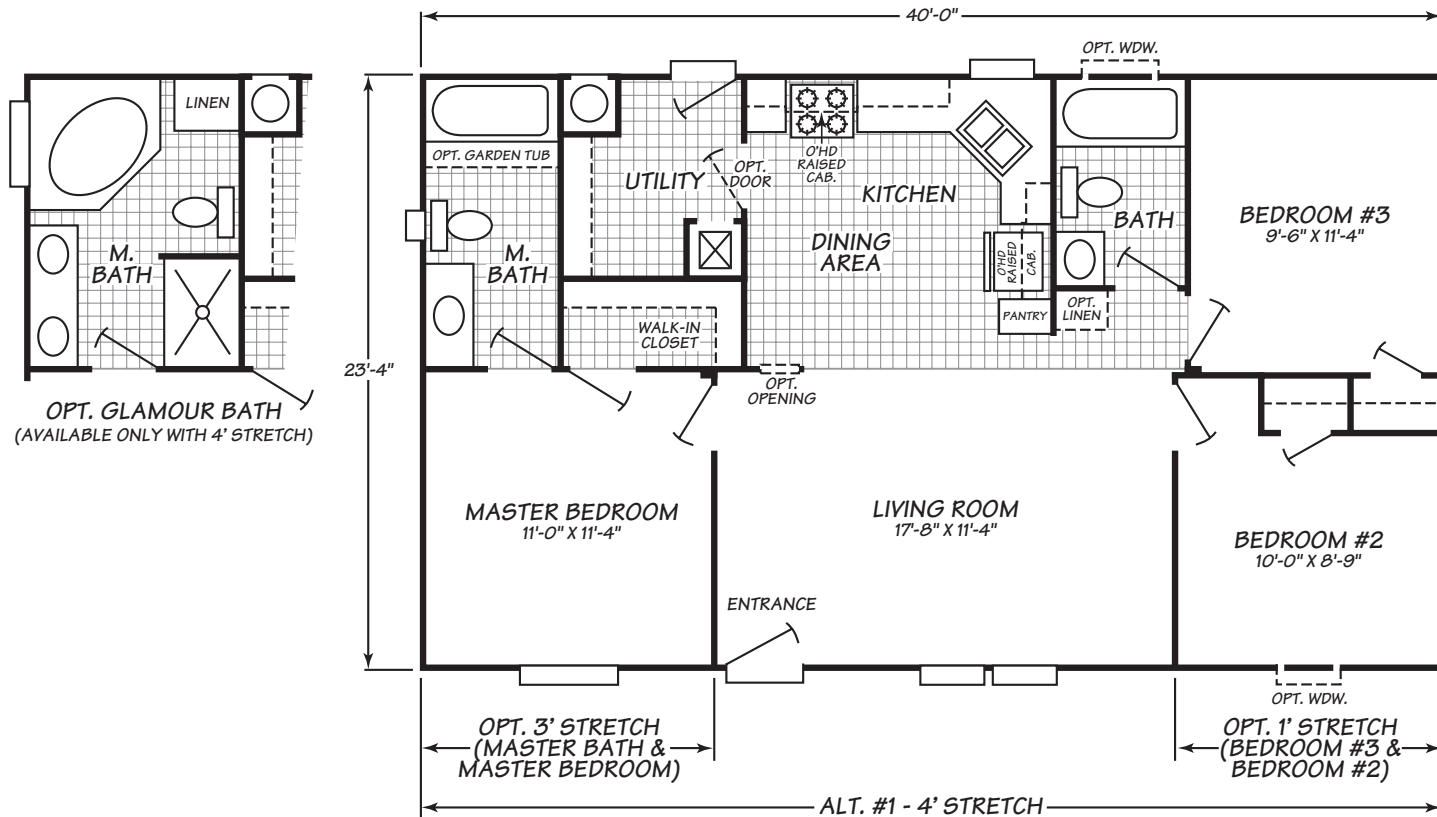

Carriage Manor Series Model 3403B

3 Bedrooms • 2 Baths • 933 Square Feet

Fleetwood Homes reserves the right to change colors, prices, specifications, models, dimensions and materials without notice. Rendering and diagrams are meant to be representative and, in keeping with Fleetwood's policy of constant updating and improvement, may vary from the actual home. All dimensions are nominal and approximated. Square footage is measured from exterior wall to exterior wall, and is an approximate figure. Length indicated in floorplans is floor length only. The length of the hitch is not included. (Add four feet to arrive at transportable length.) Ask your retailer for specifics. PRICES AND SPECIFICATIONS SUBJECT TO CHANGE WITHOUT NOTICE OR OBLIGATION.