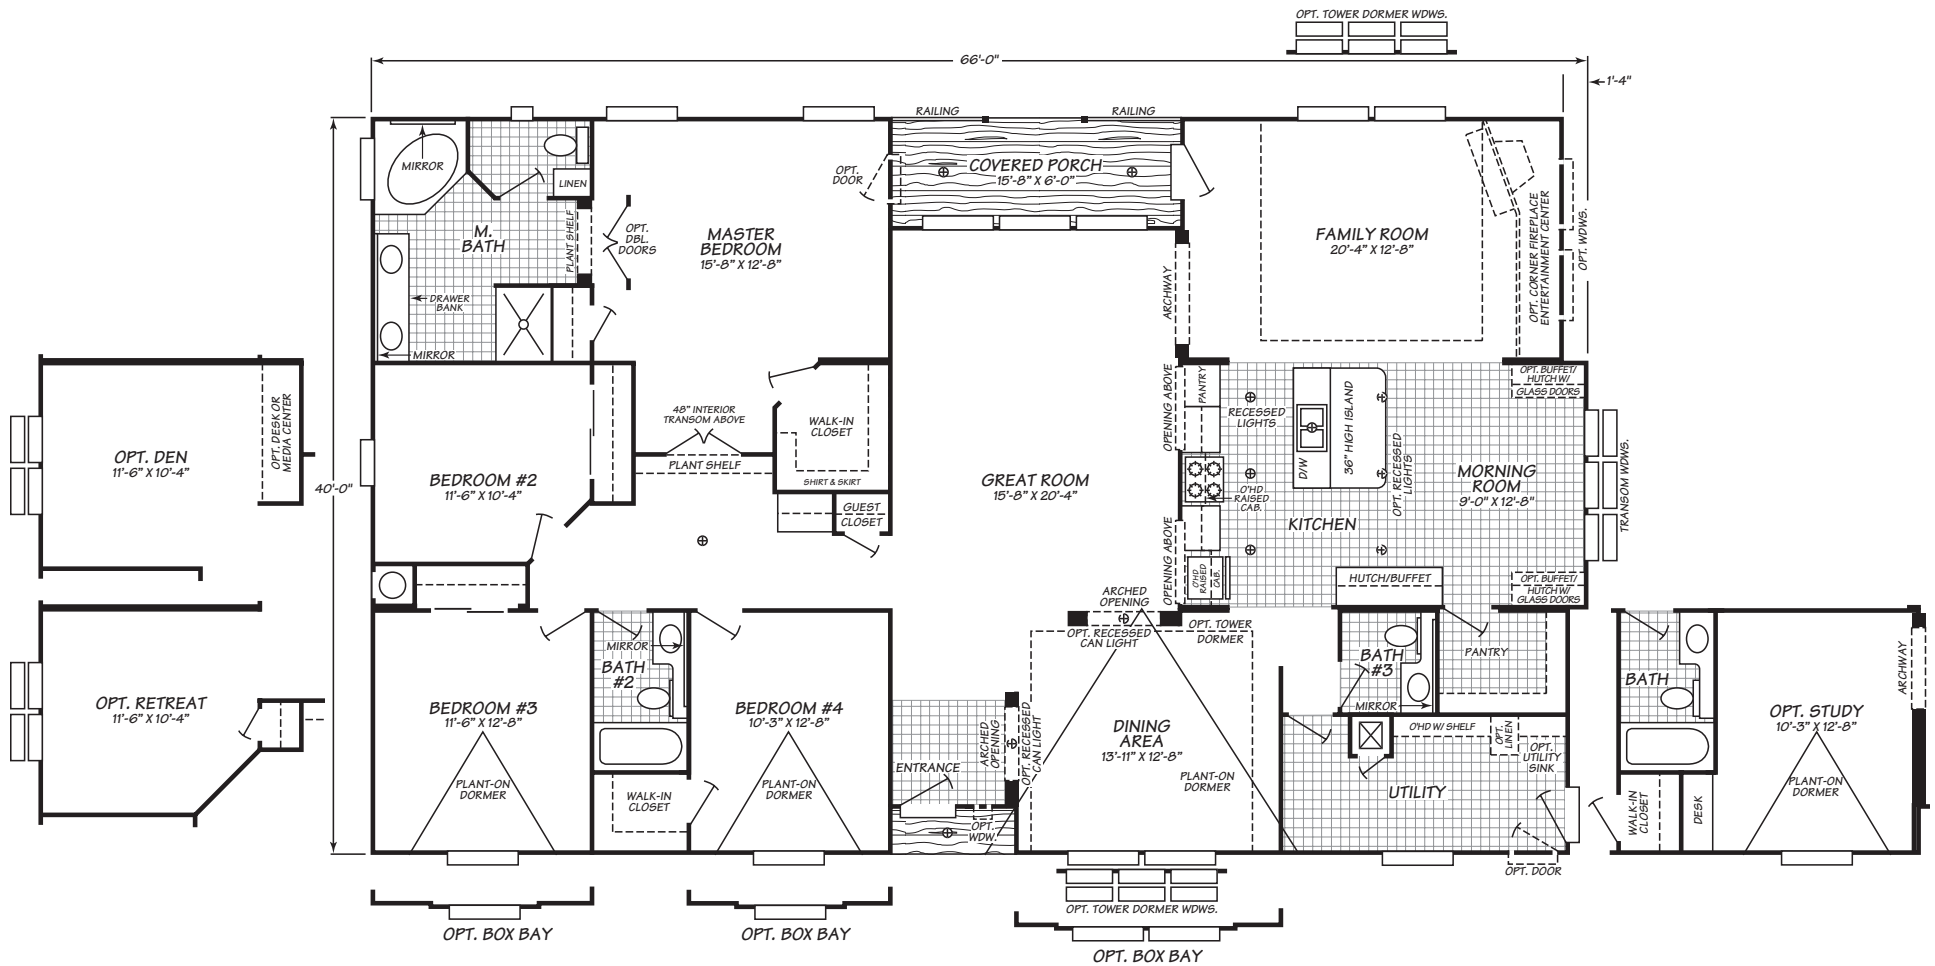

# Vogue II Series Model 7664F

4 Bedrooms • 2½ Baths • 2,492 Square Feet

Fleetwood Homes reserves the right to change colors, prices, specifications, models, dimensions and materials without notice. Rendering and diagrams are meant to be representative and, in keeping with Fleetwood's policy of constant updating and improvement, may vary from the actual home. All dimensions are nominal and approximated. Square footage is measured from exterior wall to exterior wall, and is an approximate figure. Length indicated in floorplans is floor length only. The length of the hitch is not included. (Add four feet to arrive at transportable length.) Ask your retailer for specifics. PRICES AND SPECIFICATIONS SUBJECT TO CHANGE WITHOUT NOTICE OR OBLIGATION.