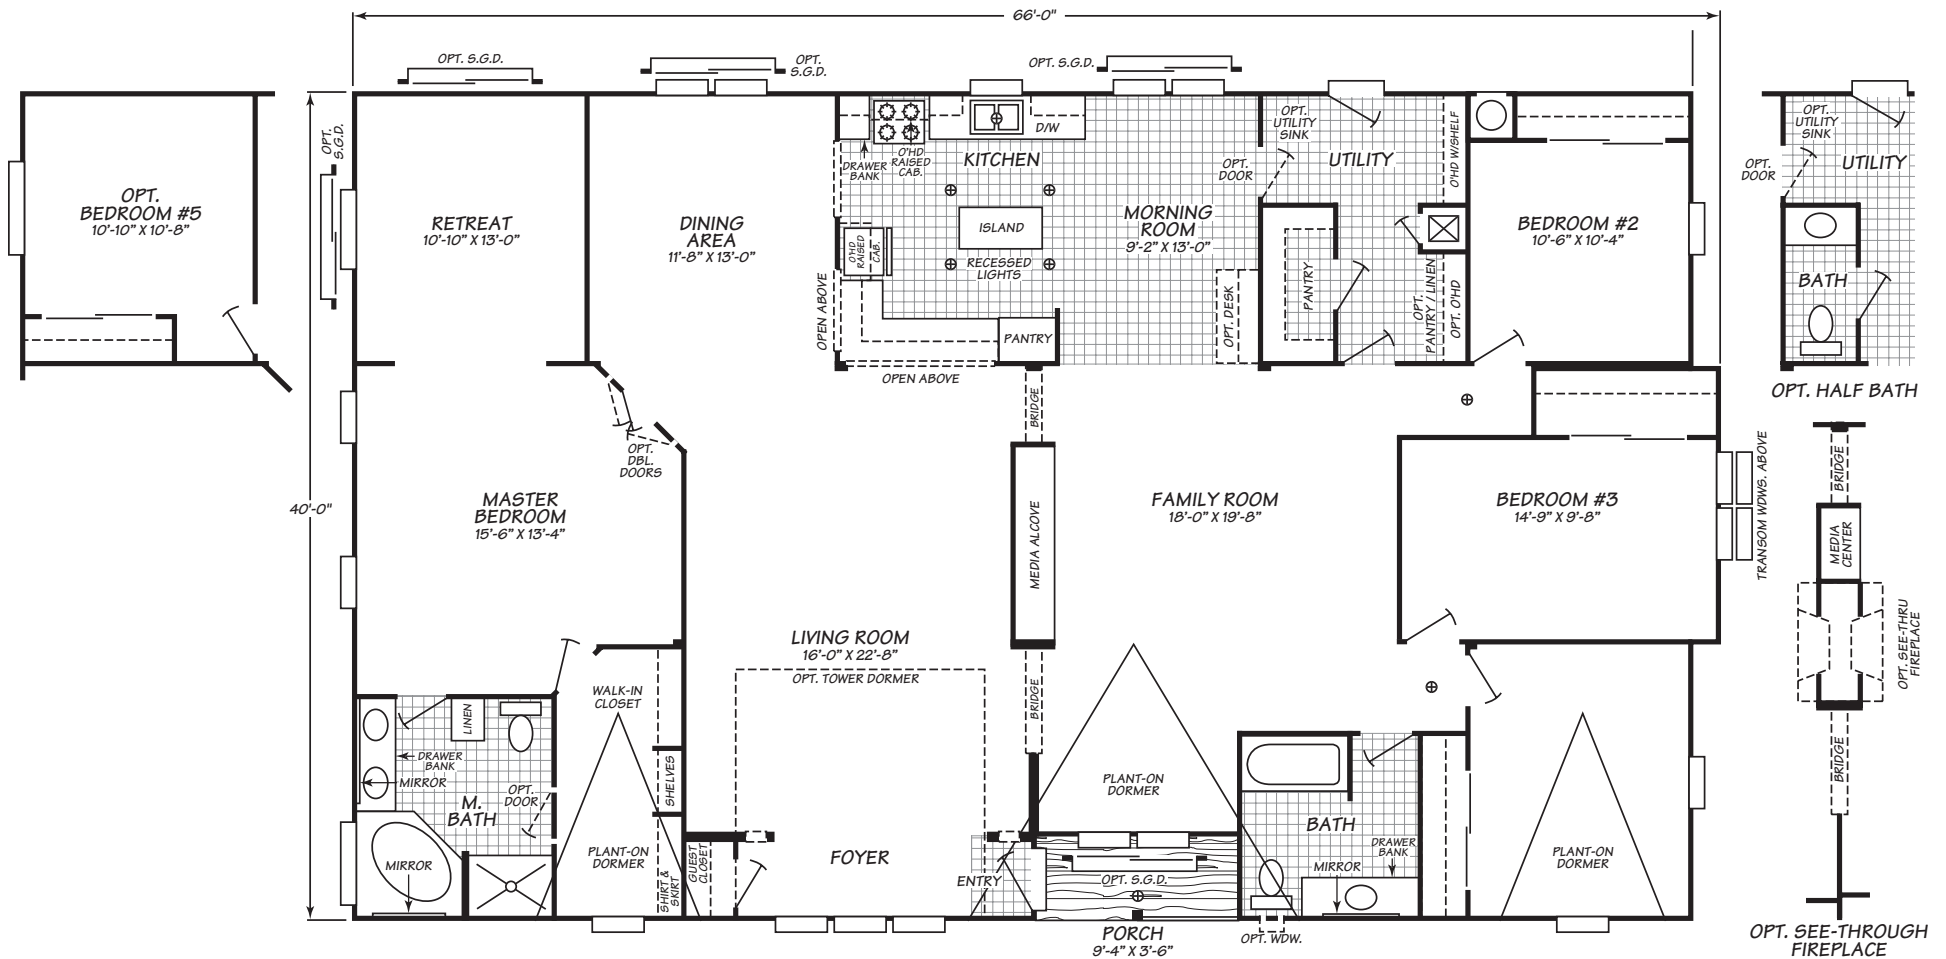

Vogue II Series Model 7664B

4 Bedrooms • 2 Baths • 2,568 Square Feet

Fleetwood Homes reserves the right to change colors, prices, specifications, models, dimensions and materials without notice. Rendering and diagrams are meant to be representative and, in keeping with Fleetwood's policy of constant updating and improvement, may vary from the actual home. All dimensions are nominal and approximated. Square footage is measured from exterior wall to exterior wall, and is an approximate figure. Length indicated in floorplans is floor length only. The length of the hitch is not included. (Add four feet to arrive at transportable length.) Ask your retailer for specifics. PRICES AND SPECIFICATIONS SUBJECT TO CHANGE WITHOUT NOTICE OR OBLIGATION.