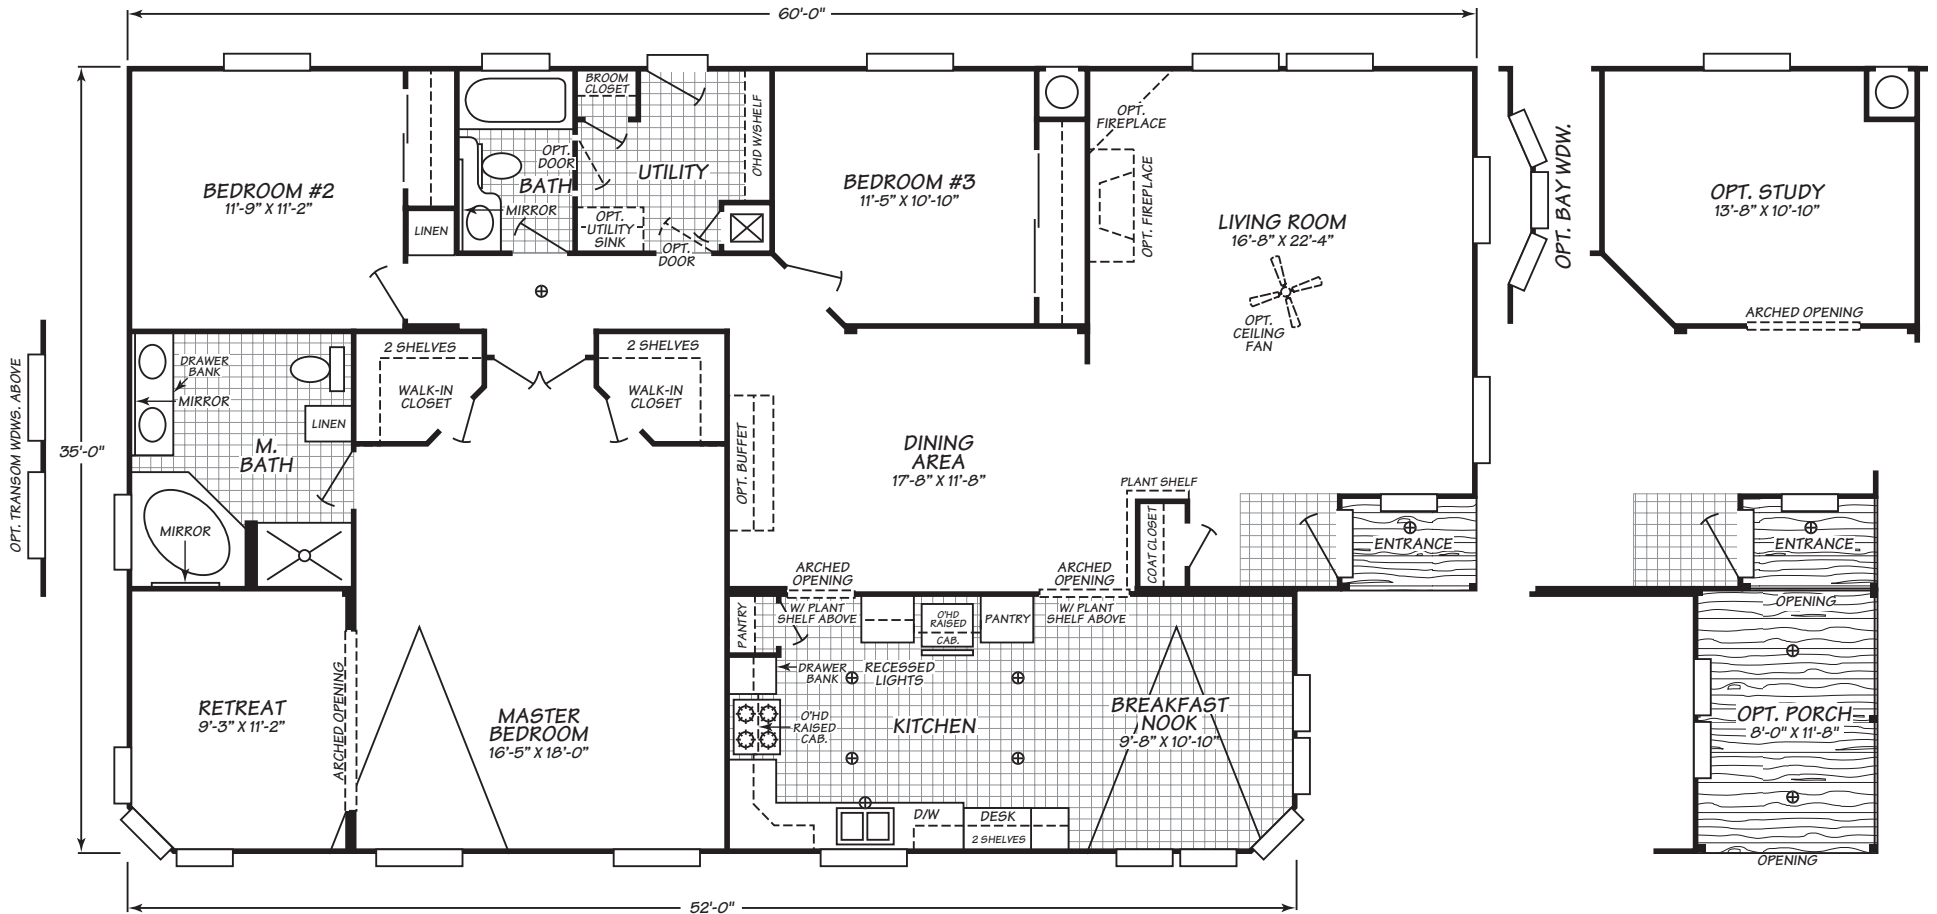

# Vogue II Series Model 7603L

3 Bedrooms • 2 Baths • 1,979 Square Feet

Fleetwood Homes reserves the right to change colors, prices, specifications, models, dimensions and materials without notice. Rendering and diagrams are meant to be representative and, in keeping with Fleetwood's policy of constant updating and improvement, may vary from the actual home. All dimensions are nominal and approximated. Square footage is measured from exterior wall to exterior wall, and is an approximate figure. Length indicated in floorplans is floor length only. The length of the hitch is not included. (Add four feet to arrive at transportable length.) Ask your retailer for specifics. PRICES AND SPECIFICATIONS SUBJECT TO CHANGE WITHOUT NOTICE OR OBLIGATION.