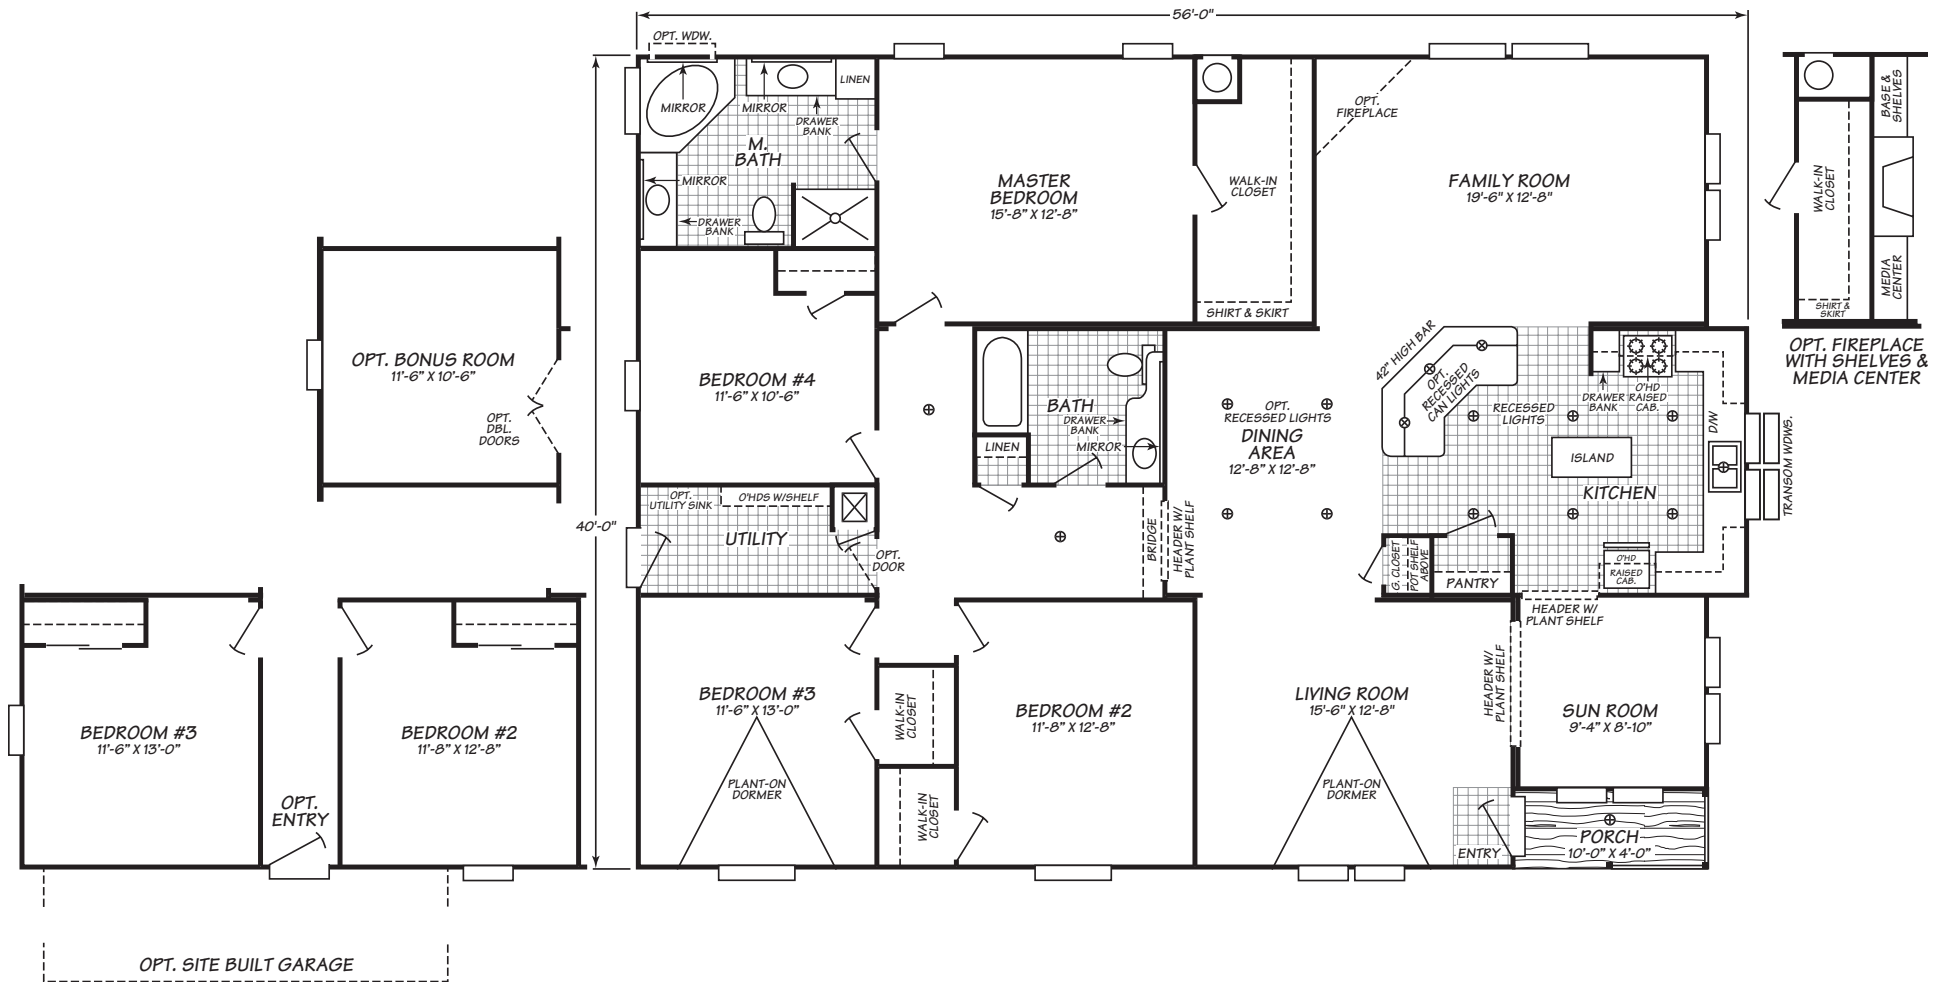

Vogue II Series Model 7564K

4 Bedrooms • 2 Baths • 2,144 Square Feet

Fleetwood Homes reserves the right to change colors, prices, specifications, models, dimensions and materials without notice. Rendering and diagrams are meant to be representative and, in keeping with Fleetwood's policy of constant updating and improvement, may vary from the actual home. All dimensions are nominal and approximated. Square footage is measured from exterior wall to exterior wall, and is an approximate figure. Length indicated in floorplans is floor length only. The length of the hitch is not included. (Add four feet to arrive at transportable length.) Ask your retailer for specifics. PRICES AND SPECIFICATIONS SUBJECT TO CHANGE WITHOUT NOTICE OR OBLIGATION.