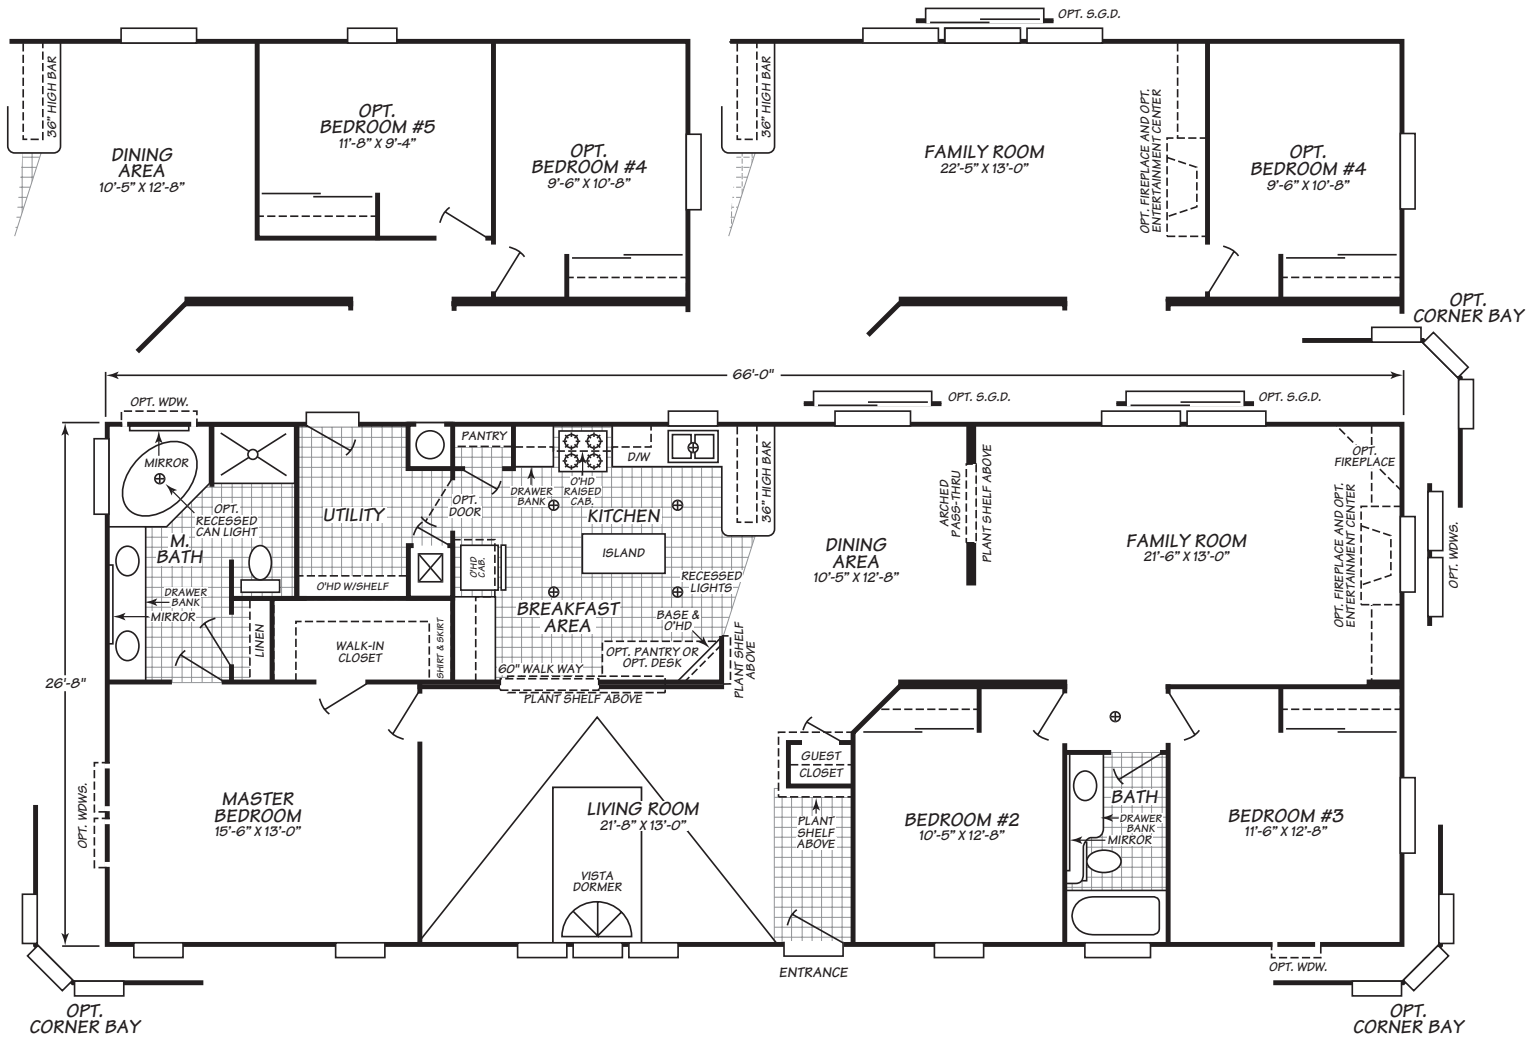

Vogue II Series Model 4663C

3 Bedrooms • 2 Baths • 1,759 Square Feet

Fleetwood Homes reserves the right to change colors, prices, specifications, models, dimensions and materials without notice. Rendering and diagrams are meant to be representative and, in keeping with Fleetwood's policy of constant updating and improvement, may vary from the actual home. All dimensions are nominal and approximated. Square footage is measured from exterior wall to exterior wall, and is an approximate figure. Length indicated in floorplans is floor length only. The length of the hitch is not included. (Add four feet to arrive at transportable length.) Ask your retailer for specifics. PRICES AND SPECIFICATIONS SUBJECT TO CHANGE WITHOUT NOTICE OR OBLIGATION.