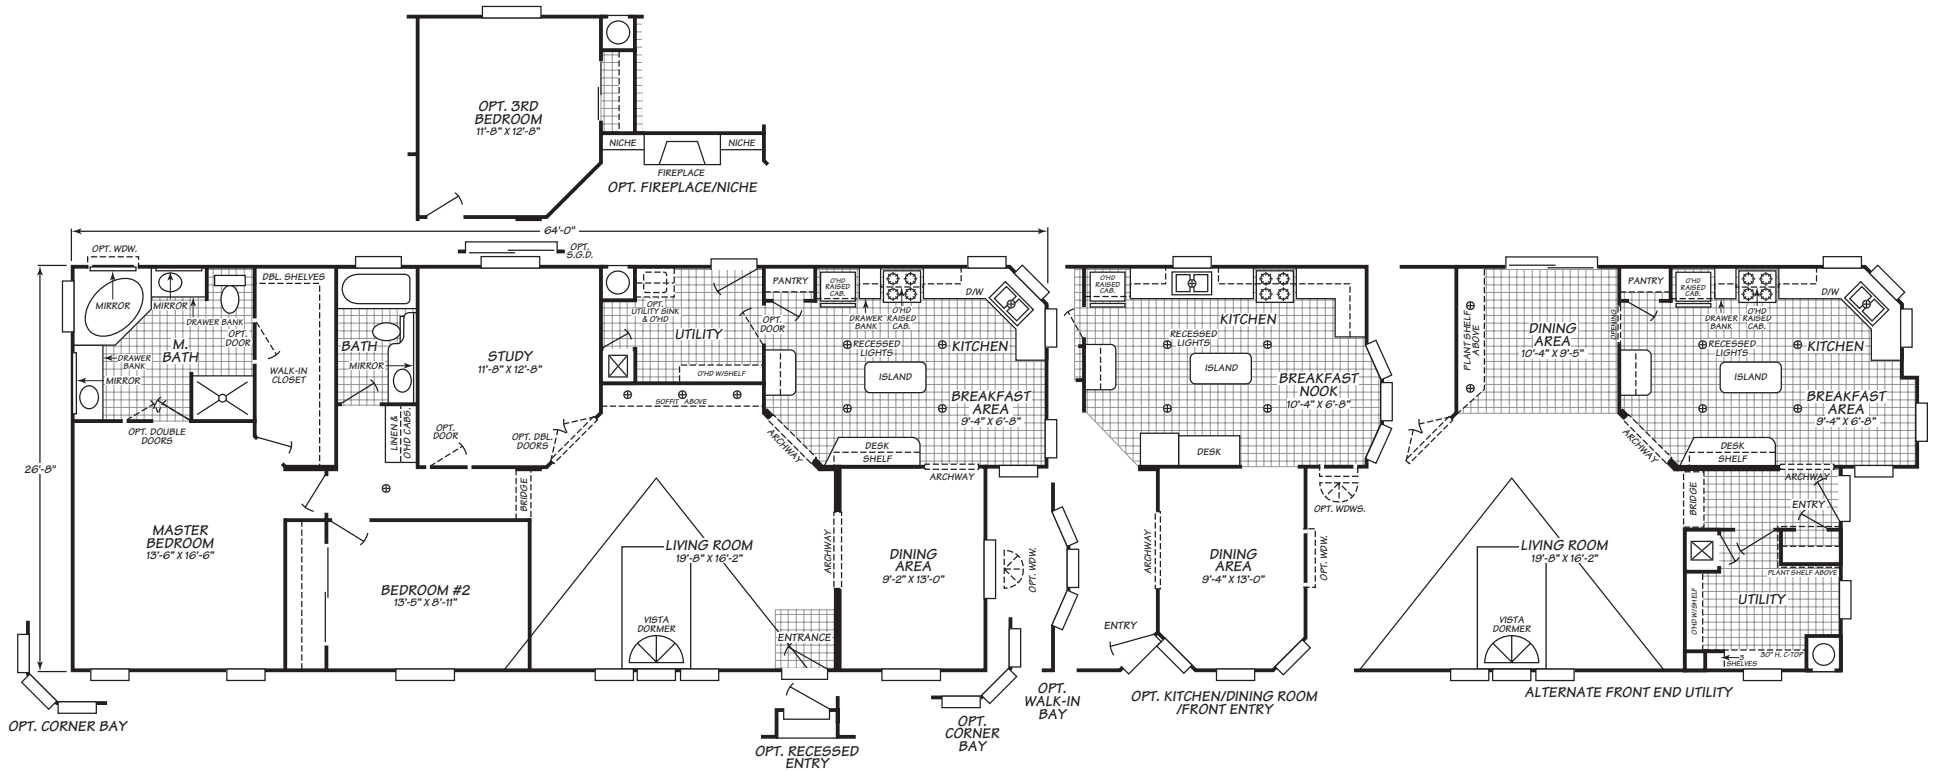

# Vogue II Series Model 4642K

2 Bedrooms • 2 Baths • 1,649 Square Feet

Fleetwood Homes reserves the right to change colors, prices, specifications, models, dimensions and materials without notice. Rendering and diagrams are meant to be representative and, in keeping with Fleetwood's policy of constant updating and improvement, may vary from the actual home. All dimensions are nominal and approximated. Square footage is measured from exterior wall to exterior wall, and is an approximate figure. Length indicated in floorplans is floor length only. The length of the hitch is not included. (Add four feet to arrive at transportable length.) Ask your retailer for specifics. PRICES AND SPECIFICATIONS SUBJECT TO CHANGE WITHOUT NOTICE OR OBLIGATION.