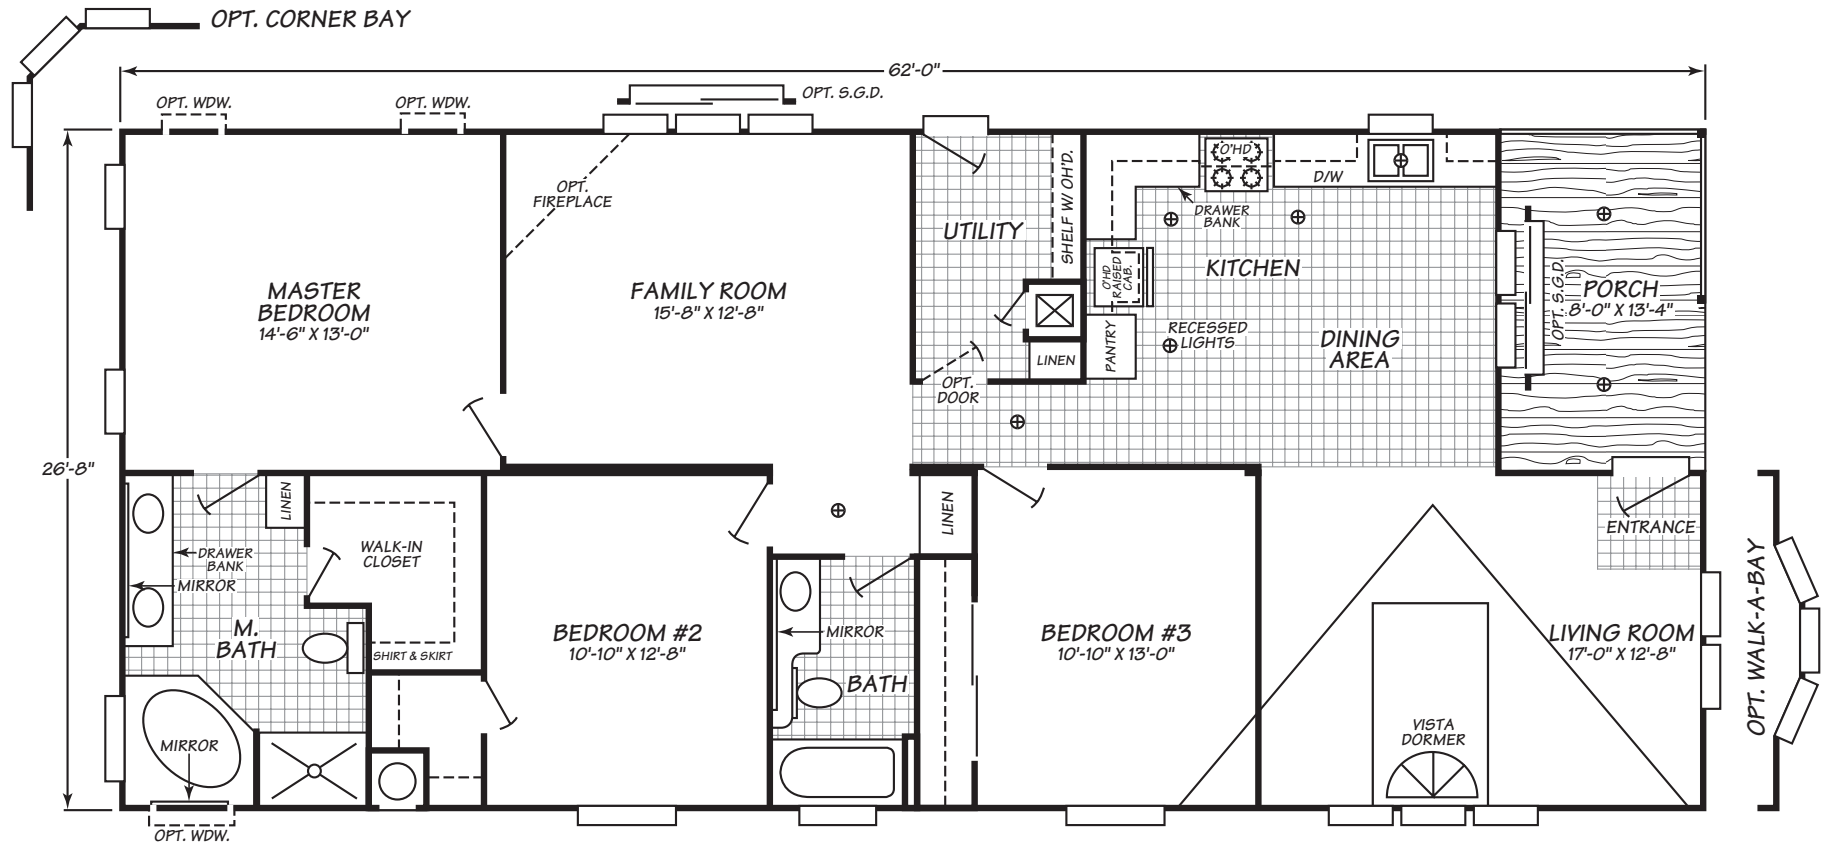

Vogue II Series Model 4623F

3 Bedrooms • 2 Baths • 1,546 Square Feet

Fleetwood Homes reserves the right to change colors, prices, specifications, models, dimensions and materials without notice. Rendering and diagrams are meant to be representative and, in keeping with Fleetwood's policy of constant updating and improvement, may vary from the actual home. All dimensions are nominal and approximated. Square footage is measured from exterior wall to exterior wall, and is an approximate figure. Length indicated in floorplans is floor length only. The length of the hitch is not included. (Add four feet to arrive at transportable length.) Ask your retailer for specifics. PRICES AND SPECIFICATIONS SUBJECT TO CHANGE WITHOUT NOTICE OR OBLIGATION.