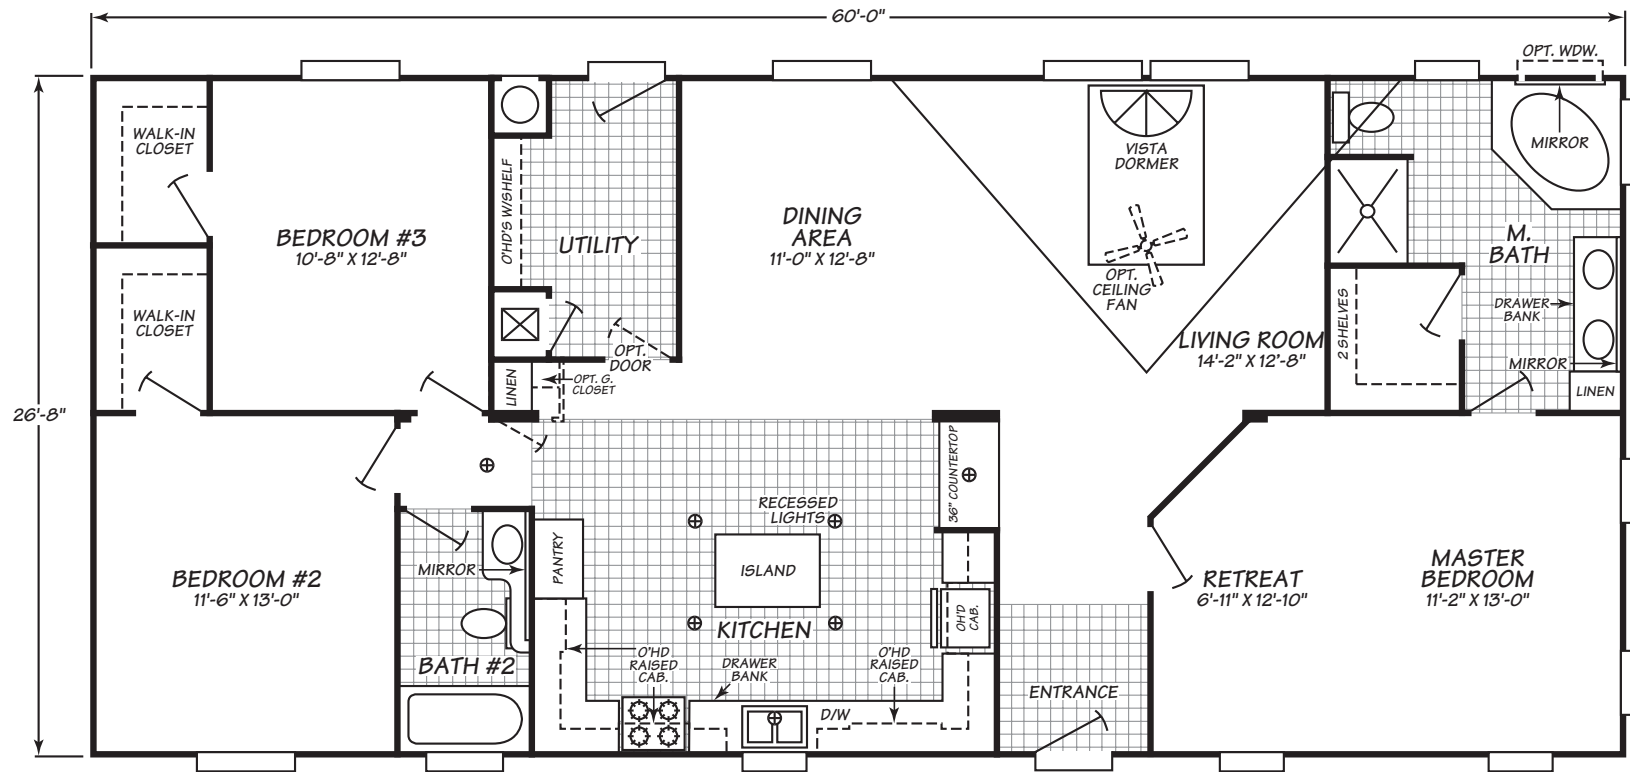

Vogue II Series Model 4603M

3 Bedrooms • 2 Baths • 1,600 Square Feet

Fleetwood Homes reserves the right to change colors, prices, specifications, models, dimensions and materials without notice. Rendering and diagrams are meant to be representative and, in keeping with Fleetwood's policy of constant updating and improvement, may vary from the actual home. All dimensions are nominal and approximated. Square footage is measured from exterior wall to exterior wall, and is an approximate figure. Length indicated in floorplans is floor length only. The length of the hitch is not included. (Add four feet to arrive at transportable length.) Ask your retailer for specifics. PRICES AND SPECIFICATIONS SUBJECT TO CHANGE WITHOUT NOTICE OR OBLIGATION.