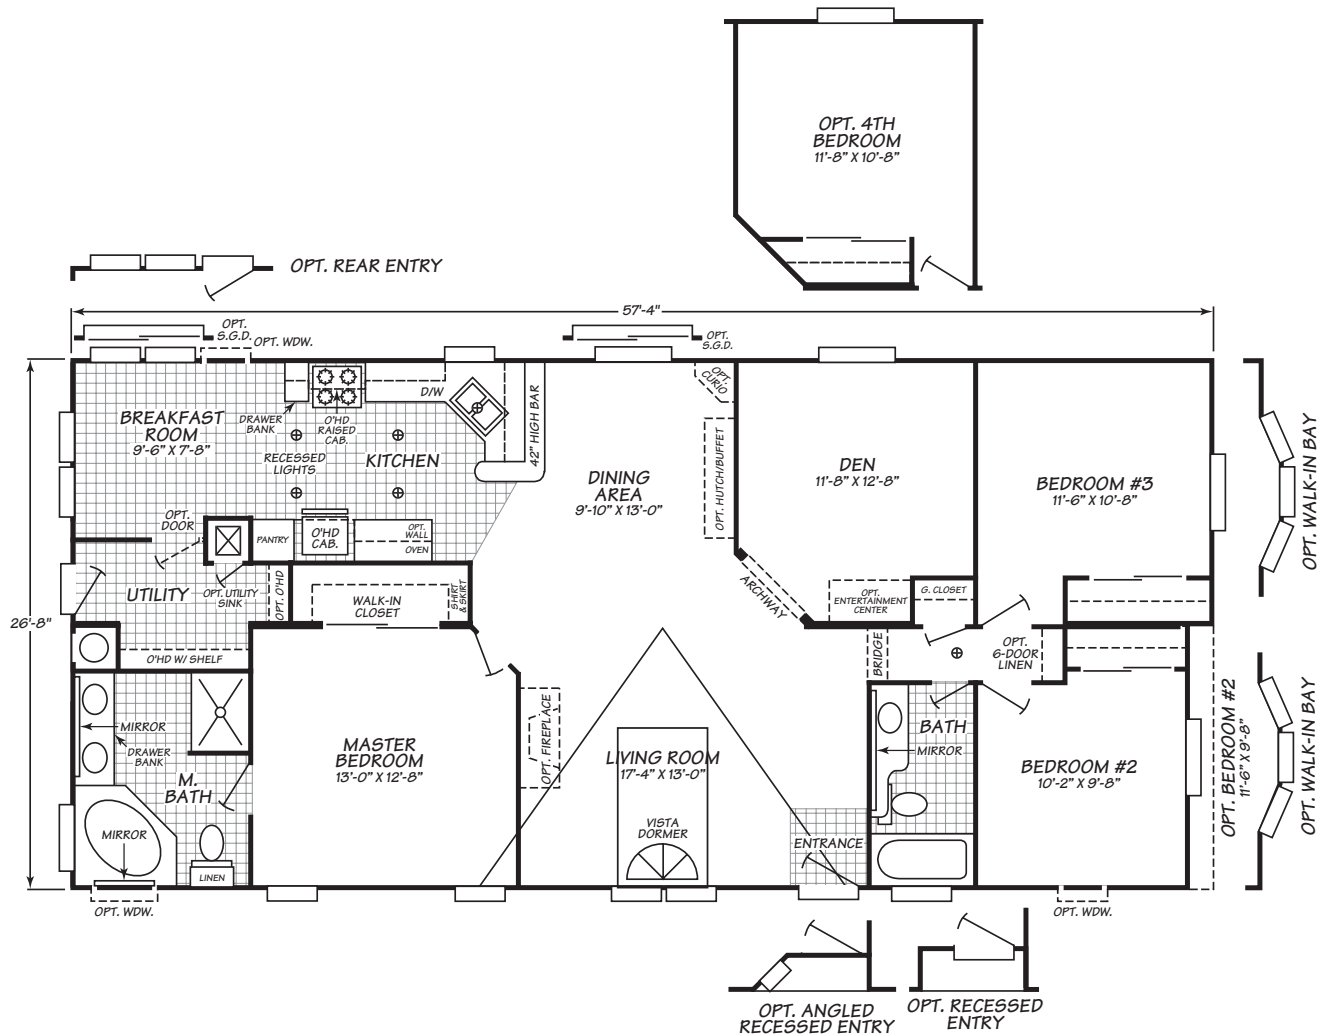

# Vogue II Series Model 4573M

3 Bedrooms • 2 Baths • 1,510 Square Feet

Fleetwood Homes reserves the right to change colors, prices, specifications, models, dimensions and materials without notice. Rendering and diagrams are meant to be representative and, in keeping with Fleetwood's policy of constant updating and improvement, may vary from the actual home. All dimensions are nominal and approximated. Square footage is measured from exterior wall to exterior wall, and is an approximate figure. Length indicated in floorplans is floor length only. The length of the hitch is not included. (Add four feet to arrive at transportable length.) Ask your retailer for specifics. PRICES AND SPECIFICATIONS SUBJECT TO CHANGE WITHOUT NOTICE OR OBLIGATION.