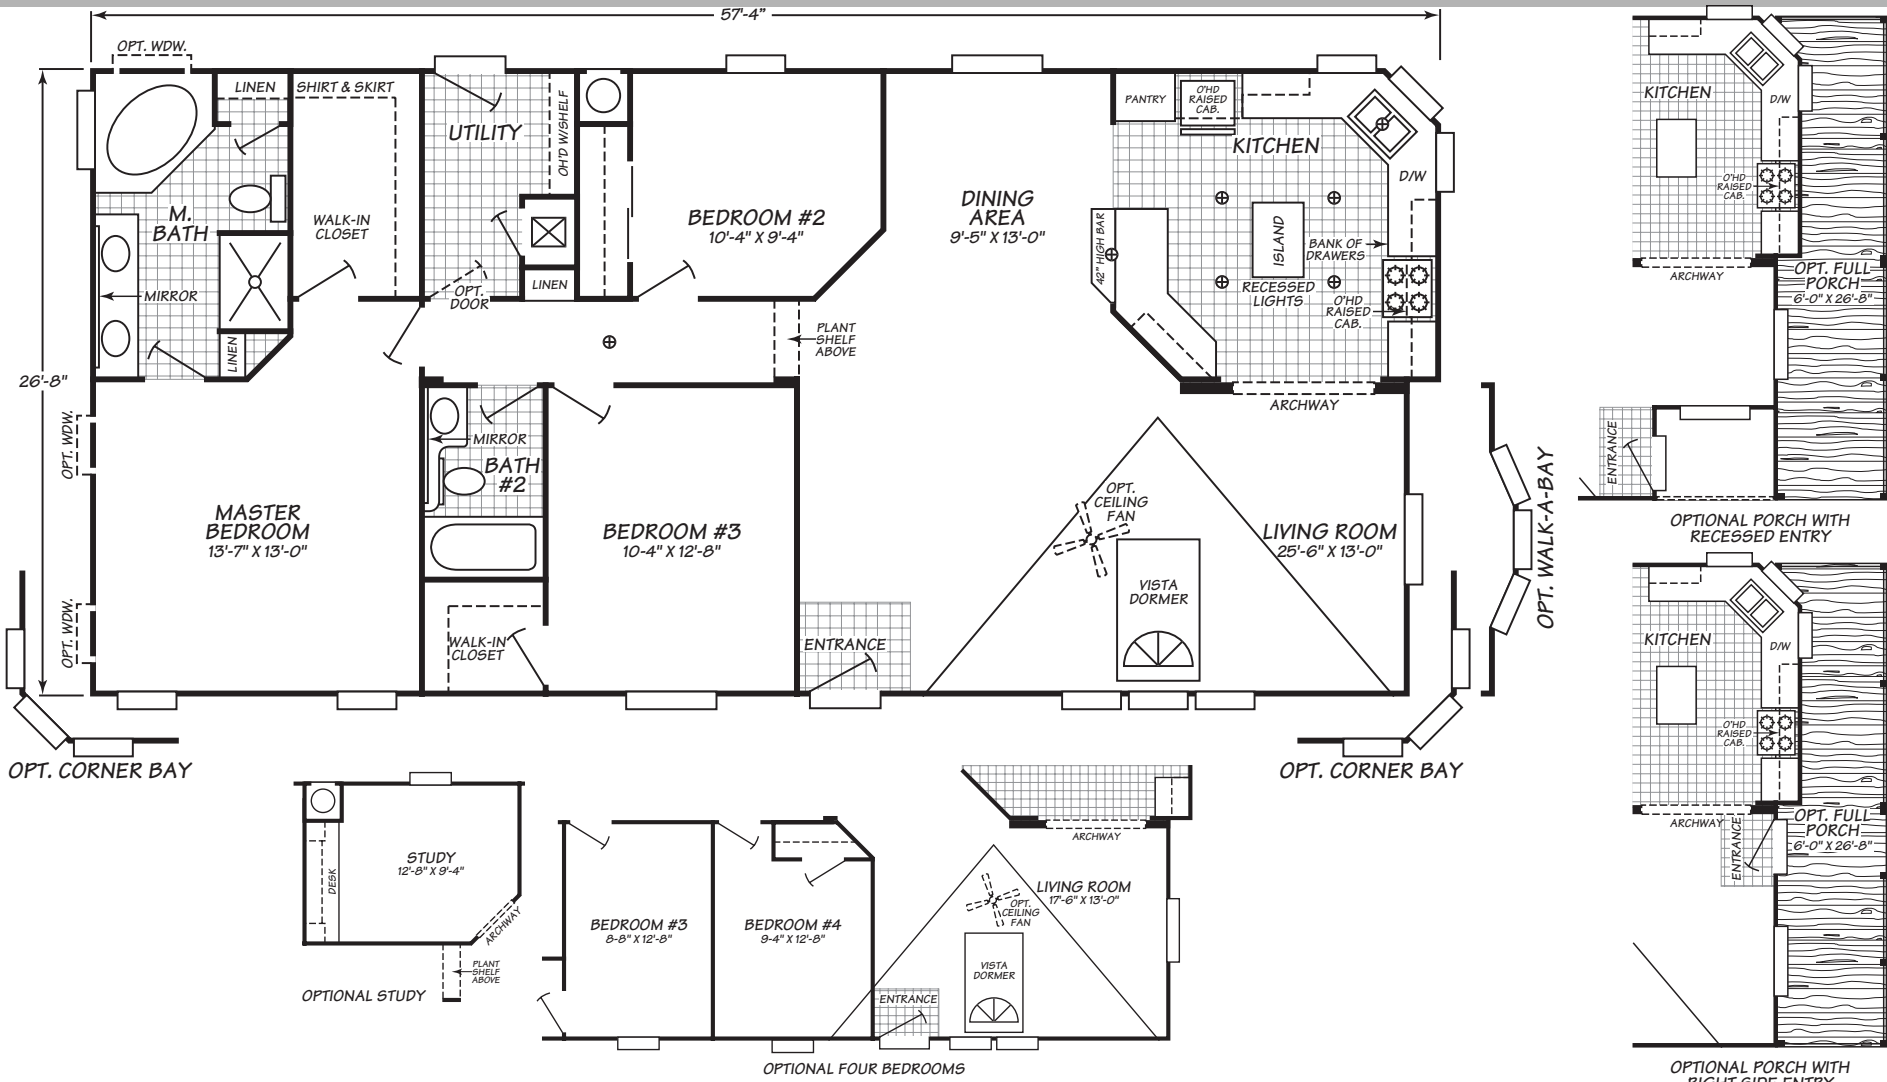

Vogue II Series Model 4573L

3 Bedrooms • 2 Baths • 1,543 Square Feet

Fleetwood Homes reserves the right to change colors, prices, specifications, models, dimensions and materials without notice. Rendering and diagrams are meant to be representative and, in keeping with Fleetwood's policy of constant updating and improvement, may vary from the actual home. All dimensions are nominal and approximated. Square footage is measured from exterior wall to exterior wall, and is an approximate figure. Length indicated in floorplans is floor length only. The length of the hitch is not included. (Add four feet to arrive at transportable length.) Ask your retailer for specifics. PRICES AND SPECIFICATIONS SUBJECT TO CHANGE WITHOUT NOTICE OR OBLIGATION.