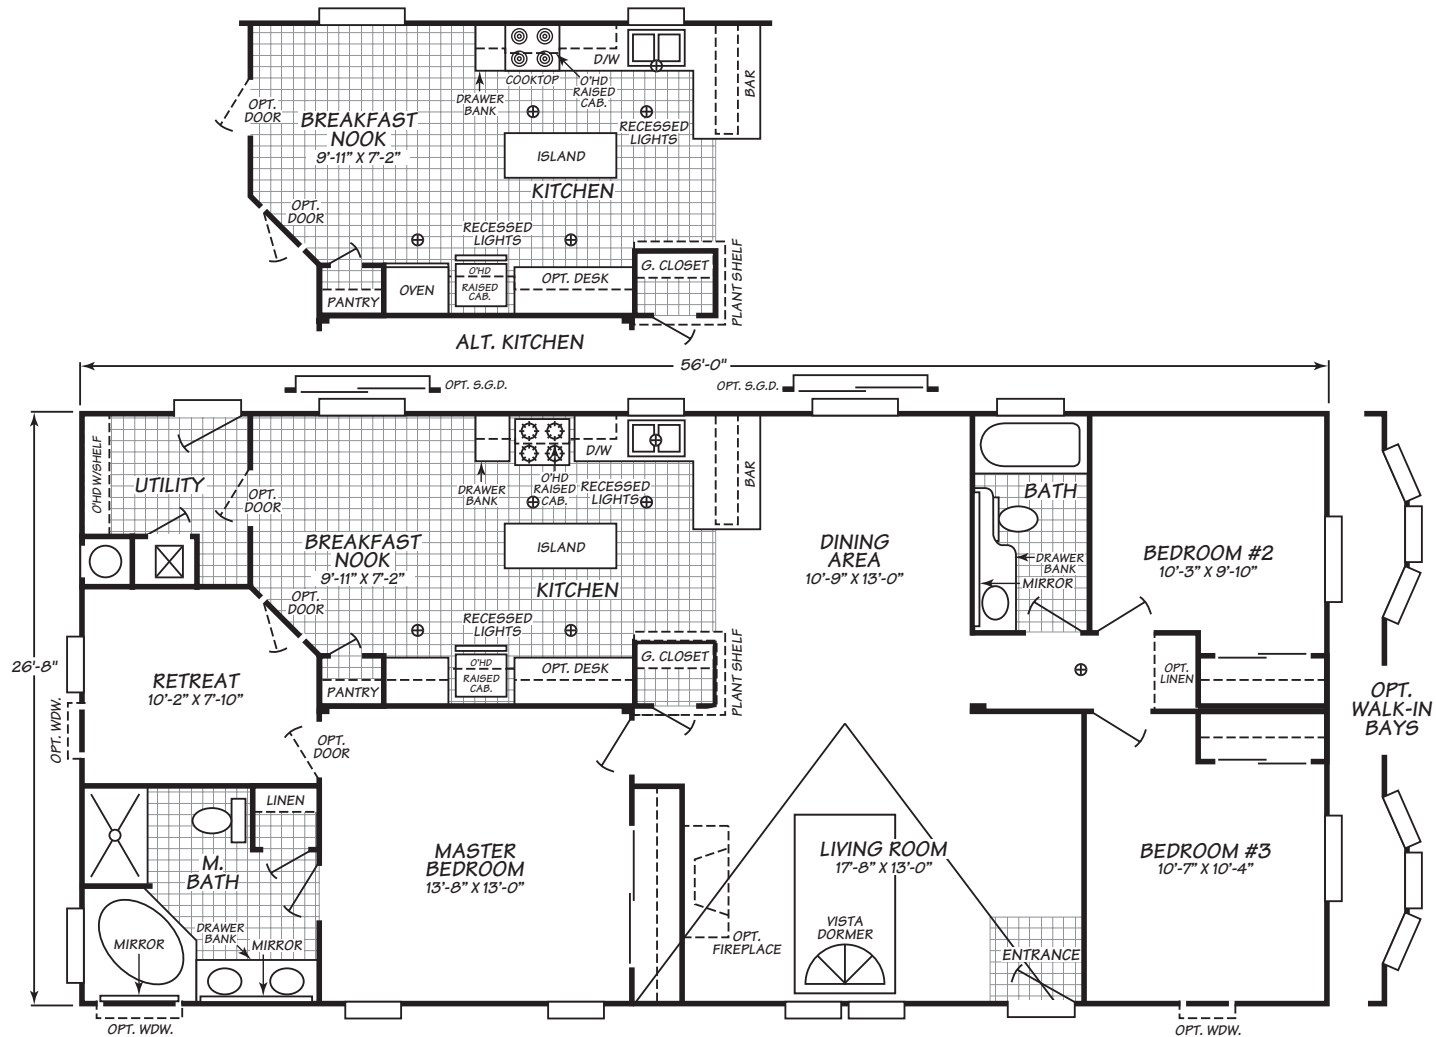

Vogue II Series Model 4563A

3 Bedrooms • 2 Baths • 1,492 Square Feet

Fleetwood Homes reserves the right to change colors, prices, specifications, models, dimensions and materials without notice. Rendering and diagrams are meant to be representative and, in keeping with Fleetwood's policy of constant updating and improvement, may vary from the actual home. All dimensions are nominal and approximated. Square footage is measured from exterior wall to exterior wall, and is an approximate figure. Length indicated in floorplans is floor length only. The length of the hitch is not included. (Add four feet to arrive at transportable length.) Ask your retailer for specifics. PRICES AND SPECIFICATIONS SUBJECT TO CHANGE WITHOUT NOTICE OR OBLIGATION.