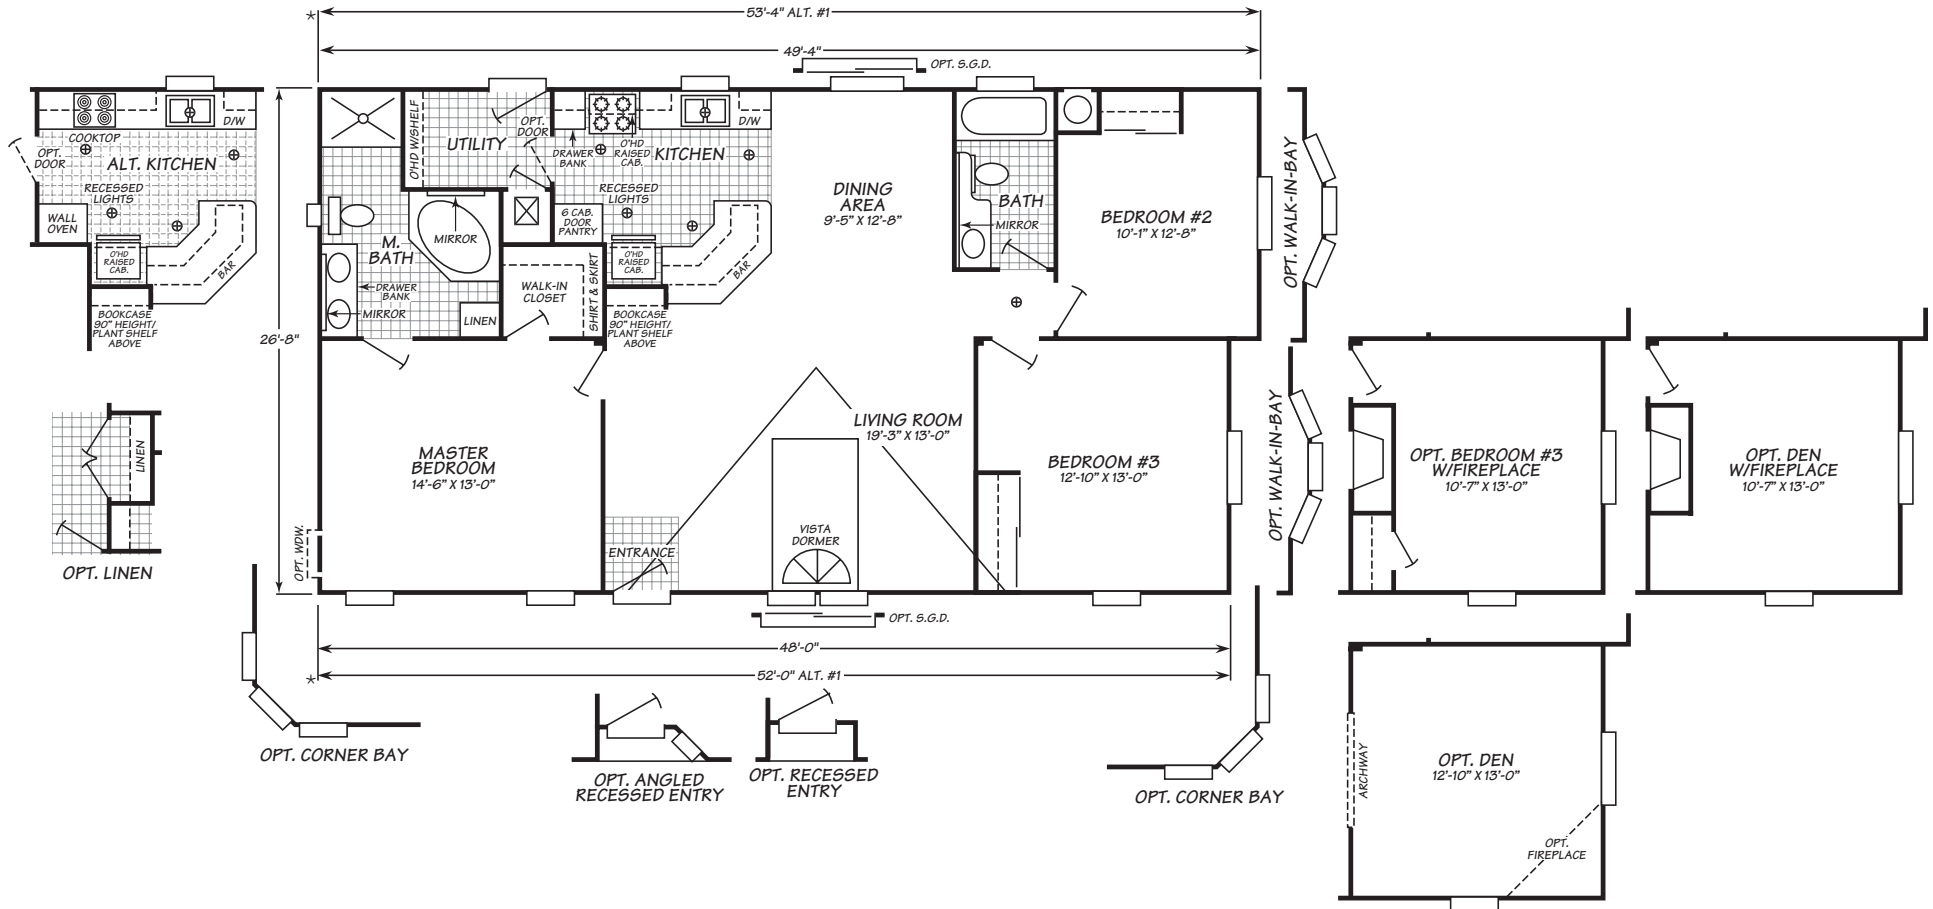

Vogue II Series Model 4493B

3 Bedrooms • 2 Baths • 1,297 Square Feet

Fleetwood Homes reserves the right to change colors, prices, specifications, models, dimensions and materials without notice. Rendering and diagrams are meant to be representative and, in keeping with Fleetwood's policy of constant updating and improvement, may vary from the actual home. All dimensions are nominal and approximated. Square footage is measured from exterior wall to exterior wall, and is an approximate figure. Length indicated in floorplans is floor length only. The length of the hitch is not included. (Add four feet to arrive at transportable length.) Ask your retailer for specifics. PRICES AND SPECIFICATIONS SUBJECT TO CHANGE WITHOUT NOTICE OR OBLIGATION.