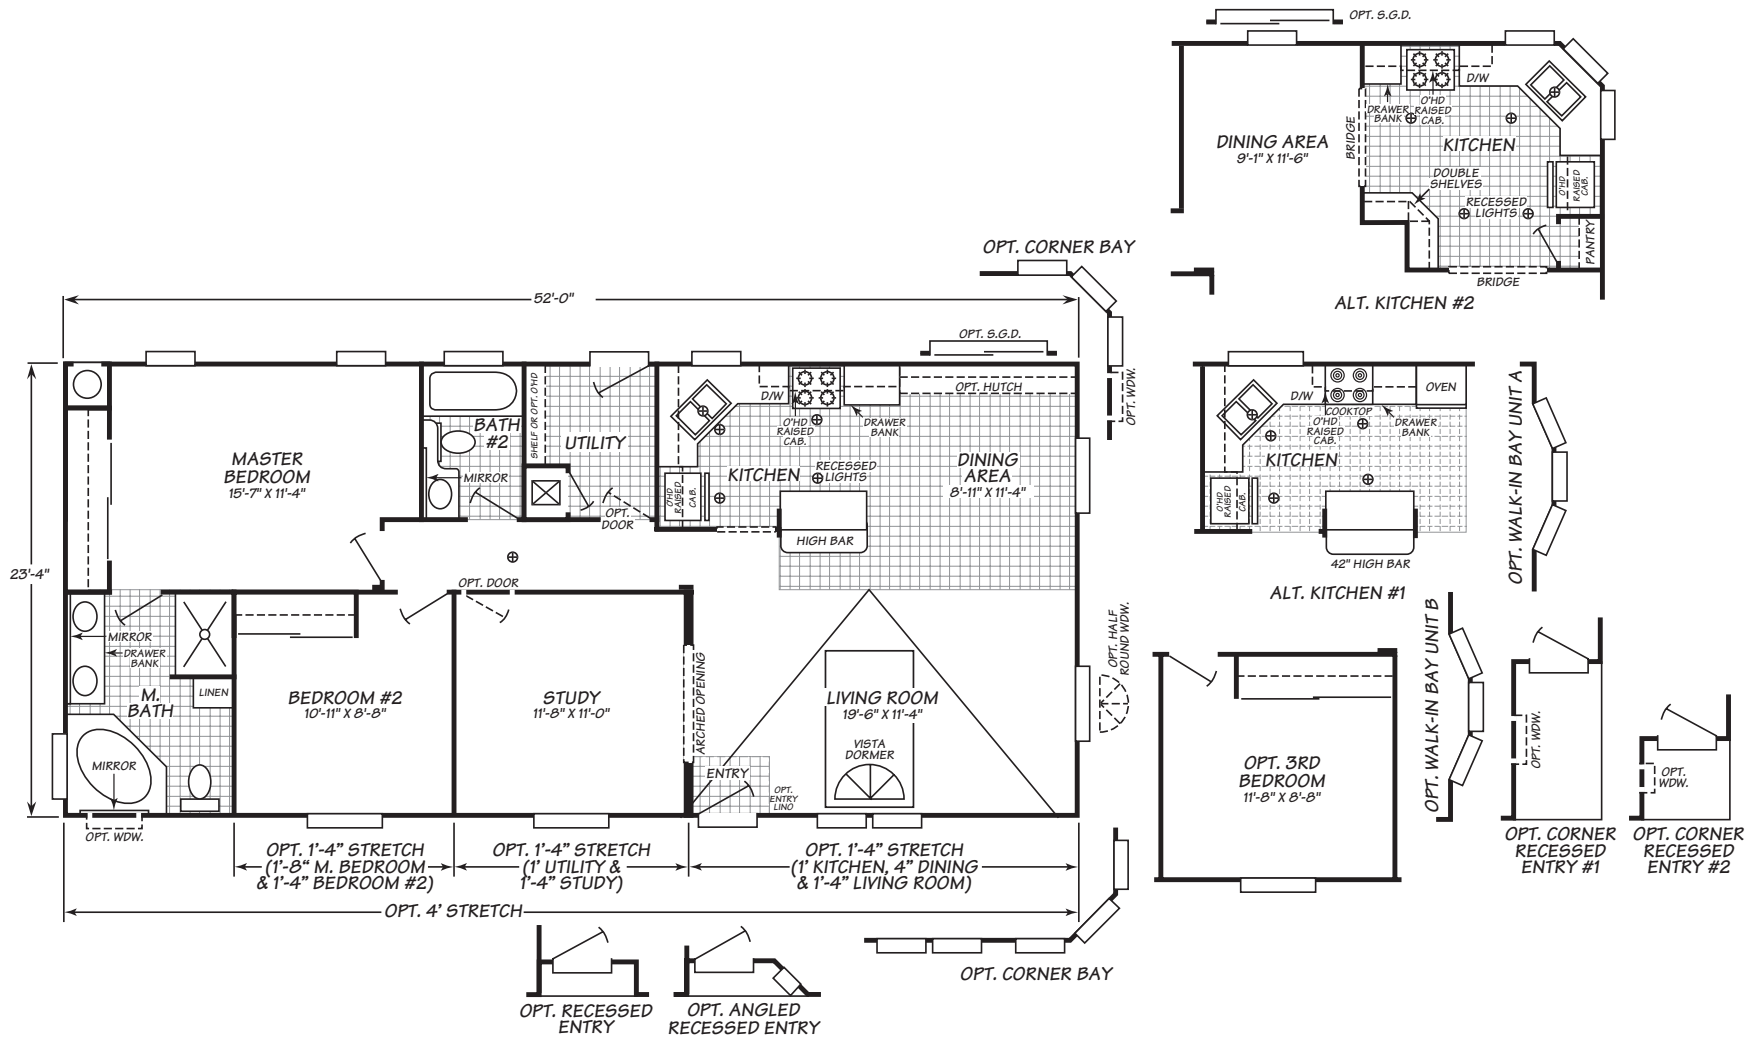

Vogue II Series Model 3522F

2 Bedrooms • 2 Baths • 1,213 Square Feet

Fleetwood Homes reserves the right to change colors, prices, specifications, models, dimensions and materials without notice. Rendering and diagrams are meant to be representative and, in keeping with Fleetwood's policy of constant updating and improvement, may vary from the actual home. All dimensions are nominal and approximated. Square footage is measured from exterior wall to exterior wall, and is an approximate figure. Length indicated in floorplans is floor length only. The length of the hitch is not included. (Add four feet to arrive at transportable length.) Ask your retailer for specifics. PRICES AND SPECIFICATIONS SUBJECT TO CHANGE WITHOUT NOTICE OR OBLIGATION.