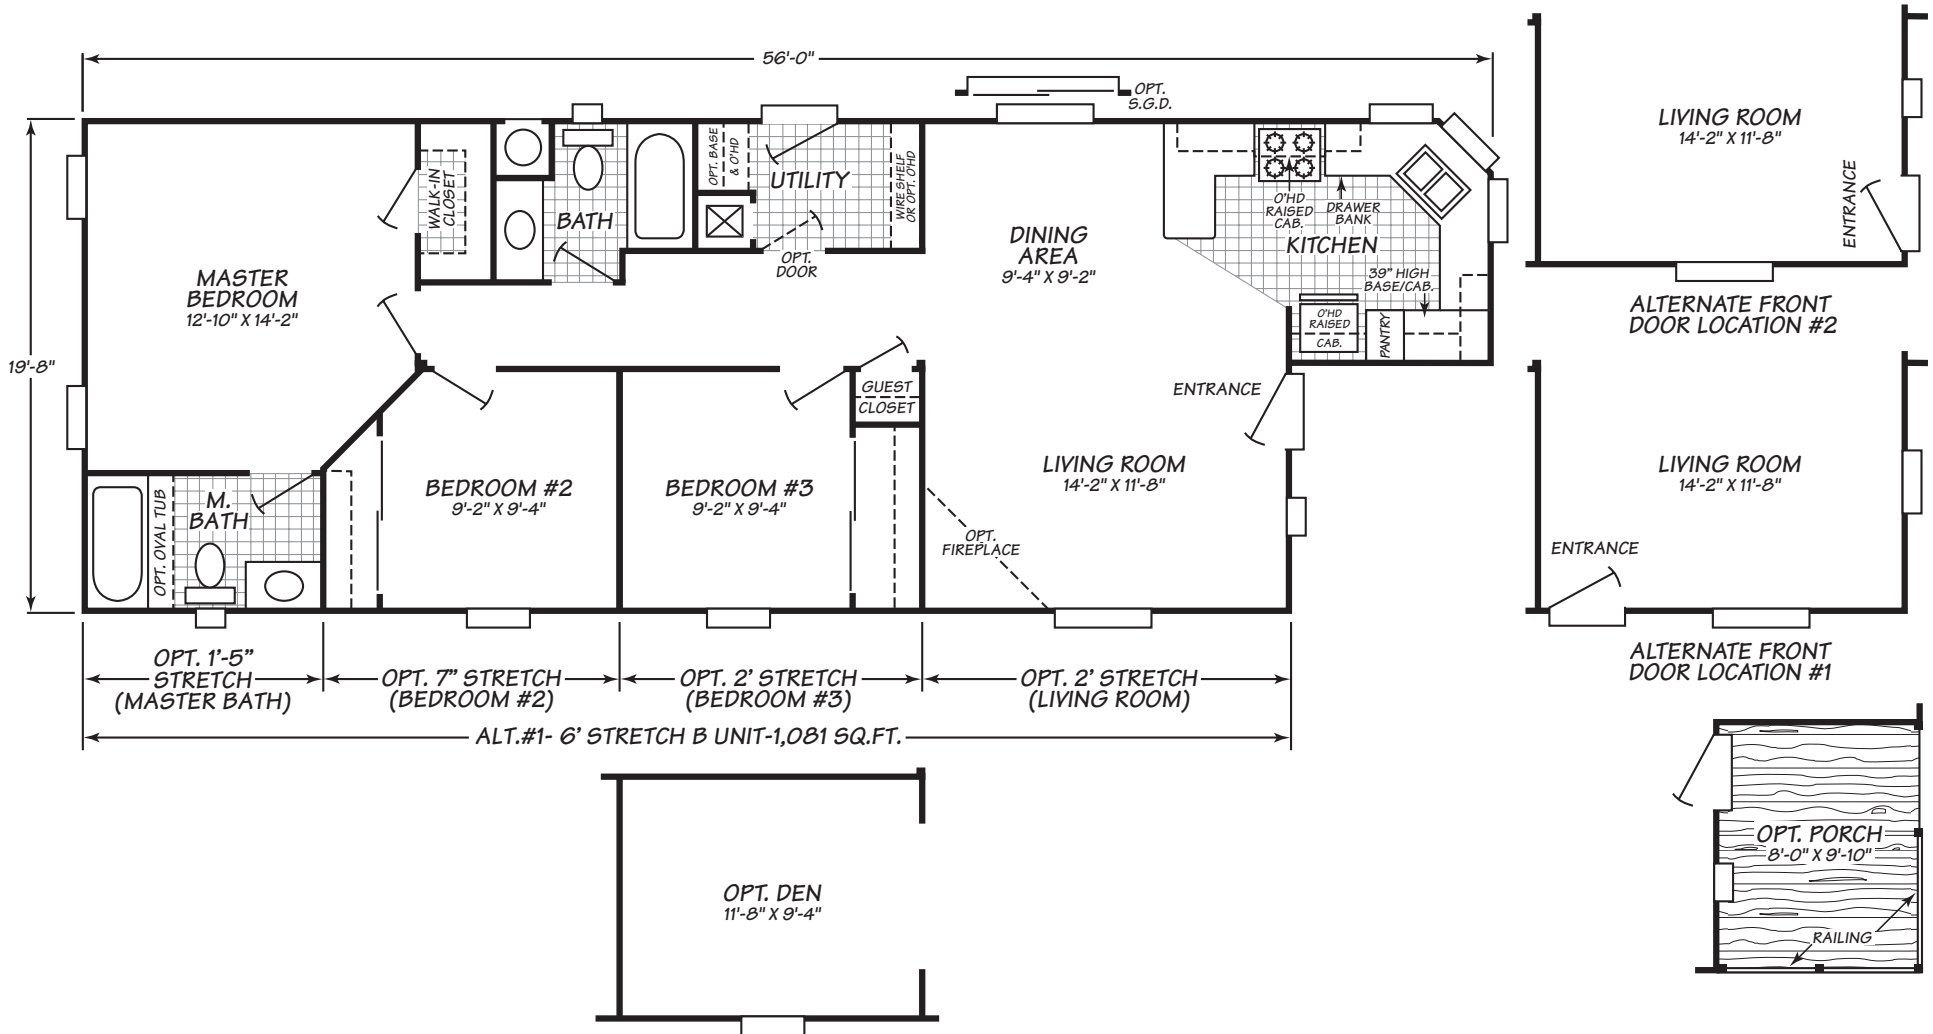

Festival II Series Model 8563K

3 Bedrooms • 2 Baths • 1,022 Square Feet

Fleetwood Homes reserves the right to change colors, prices, specifications, models, dimensions and materials without notice. Rendering and diagrams are meant to be representative and, in keeping with Fleetwood's policy of constant updating and improvement, may vary from the actual home. All dimensions are nominal and approximated. Square footage is measured from exterior wall to exterior wall, and is an approximate figure. Length indicated in floorplans is floor length only. The length of the hitch is not included. (Add four feet to arrive at transportable length.) Ask your retailer for specifics. PRICES AND SPECIFICATIONS SUBJECT TO CHANGE WITHOUT NOTICE OR OBLIGATION.