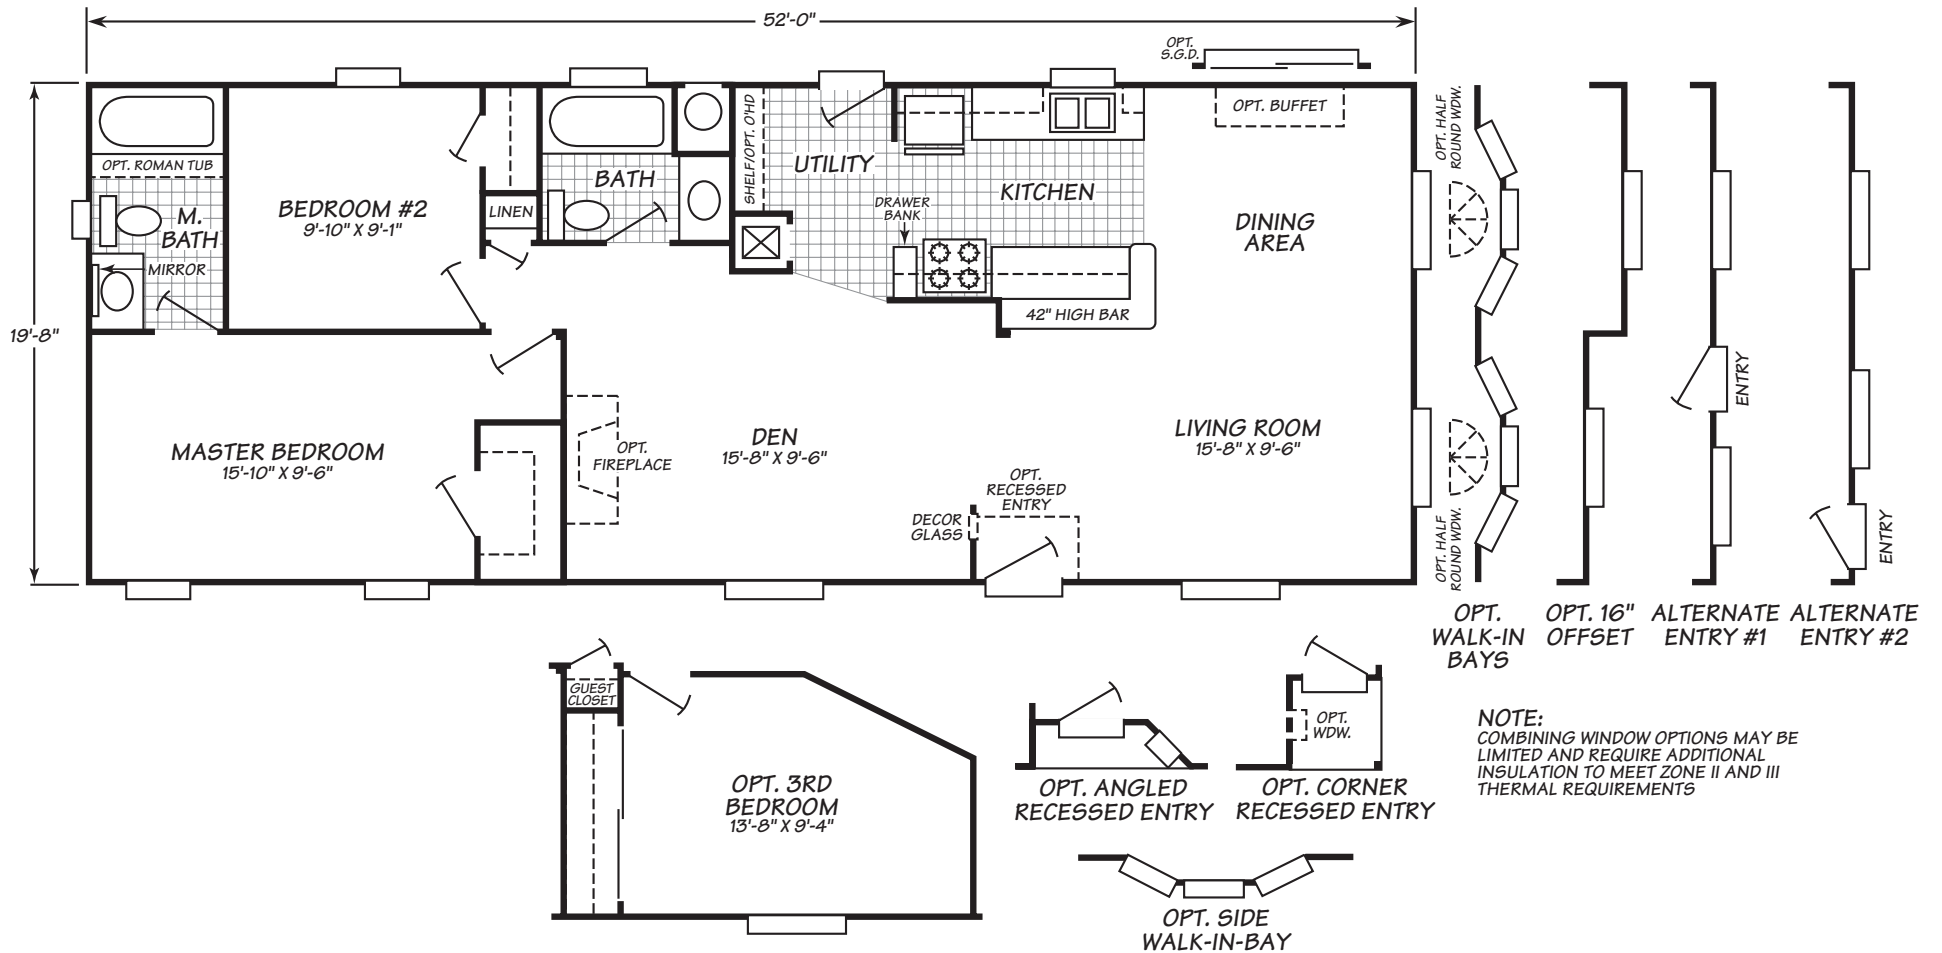

Festival II Series Model 8522L

2 Bedrooms • 2 Baths • 1,022 Square Feet

Fleetwood Homes reserves the right to change colors, prices, specifications, models, dimensions and materials without notice. Rendering and diagrams are meant to be representative and, in keeping with Fleetwood's policy of constant updating and improvement, may vary from the actual home. All dimensions are nominal and approximated. Square footage is measured from exterior wall to exterior wall, and is an approximate figure. Length indicated in floorplans is floor length only. The length of the hitch is not included. (Add four feet to arrive at transportable length.) Ask your retailer for specifics. PRICES AND SPECIFICATIONS SUBJECT TO CHANGE WITHOUT NOTICE OR OBLIGATION.