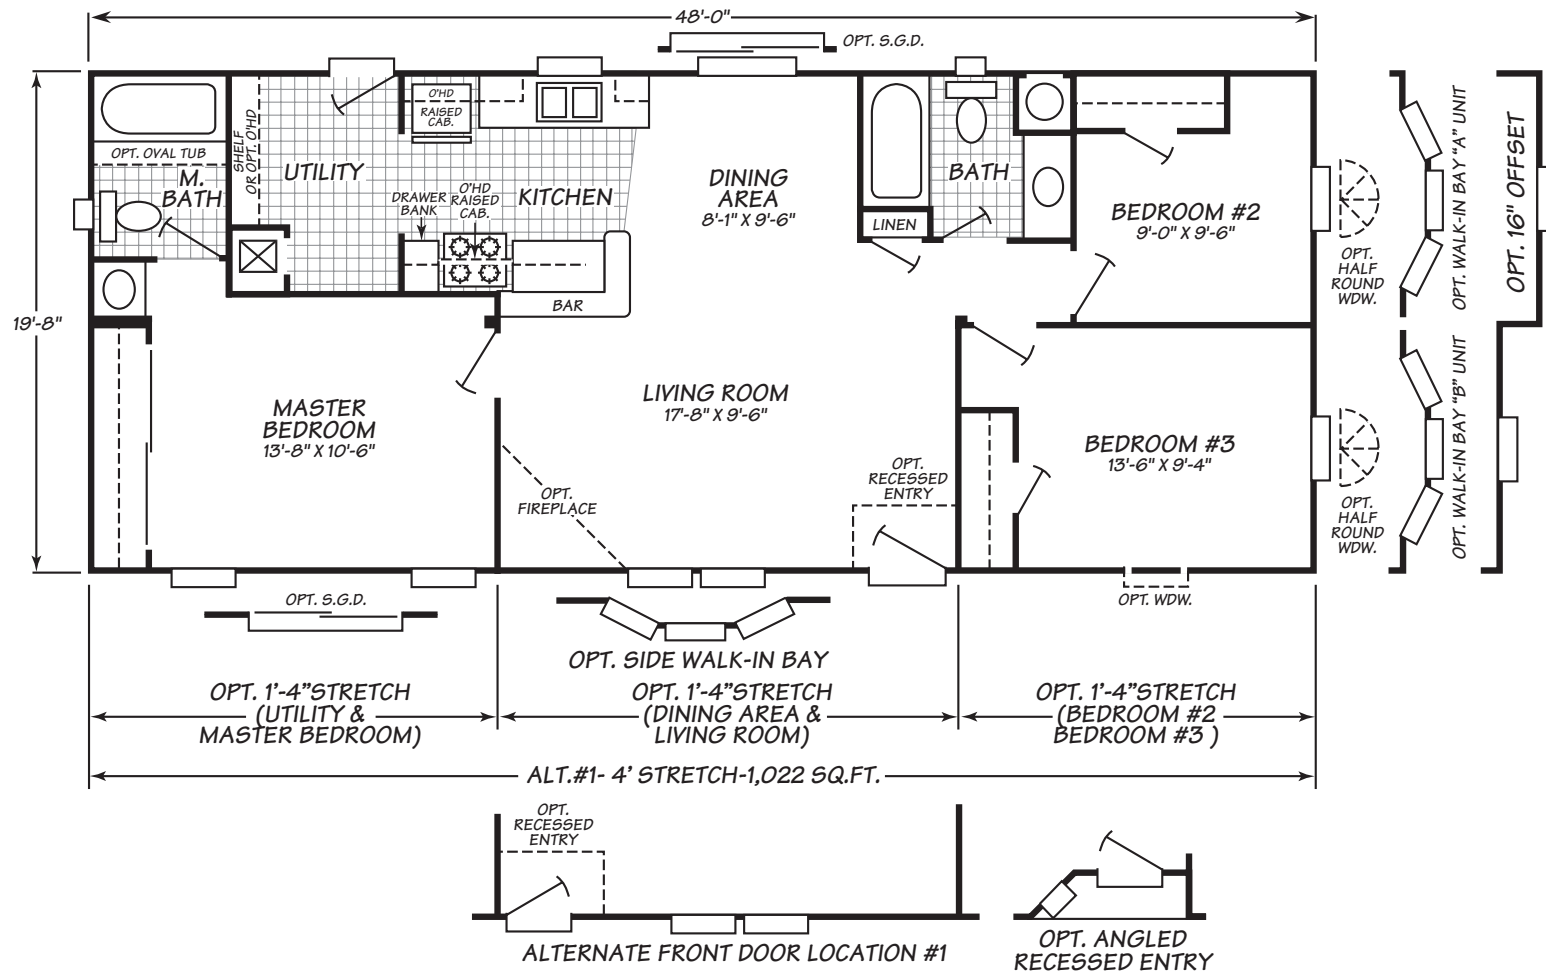

Festival II Series Model 8483B

3 Bedrooms • 2 Baths • 944 Square Feet

Fleetwood Homes reserves the right to change colors, prices, specifications, models, dimensions and materials without notice. Rendering and diagrams are meant to be representative and, in keeping with Fleetwood's policy of constant updating and improvement, may vary from the actual home. All dimensions are nominal and approximated. Square footage is measured from exterior wall to exterior wall, and is an approximate figure. Length indicated in floorplans is floor length only. The length of the hitch is not included. (Add four feet to arrive at transportable length.) Ask your retailer for specifics. PRICES AND SPECIFICATIONS SUBJECT TO CHANGE WITHOUT NOTICE OR OBLIGATION.