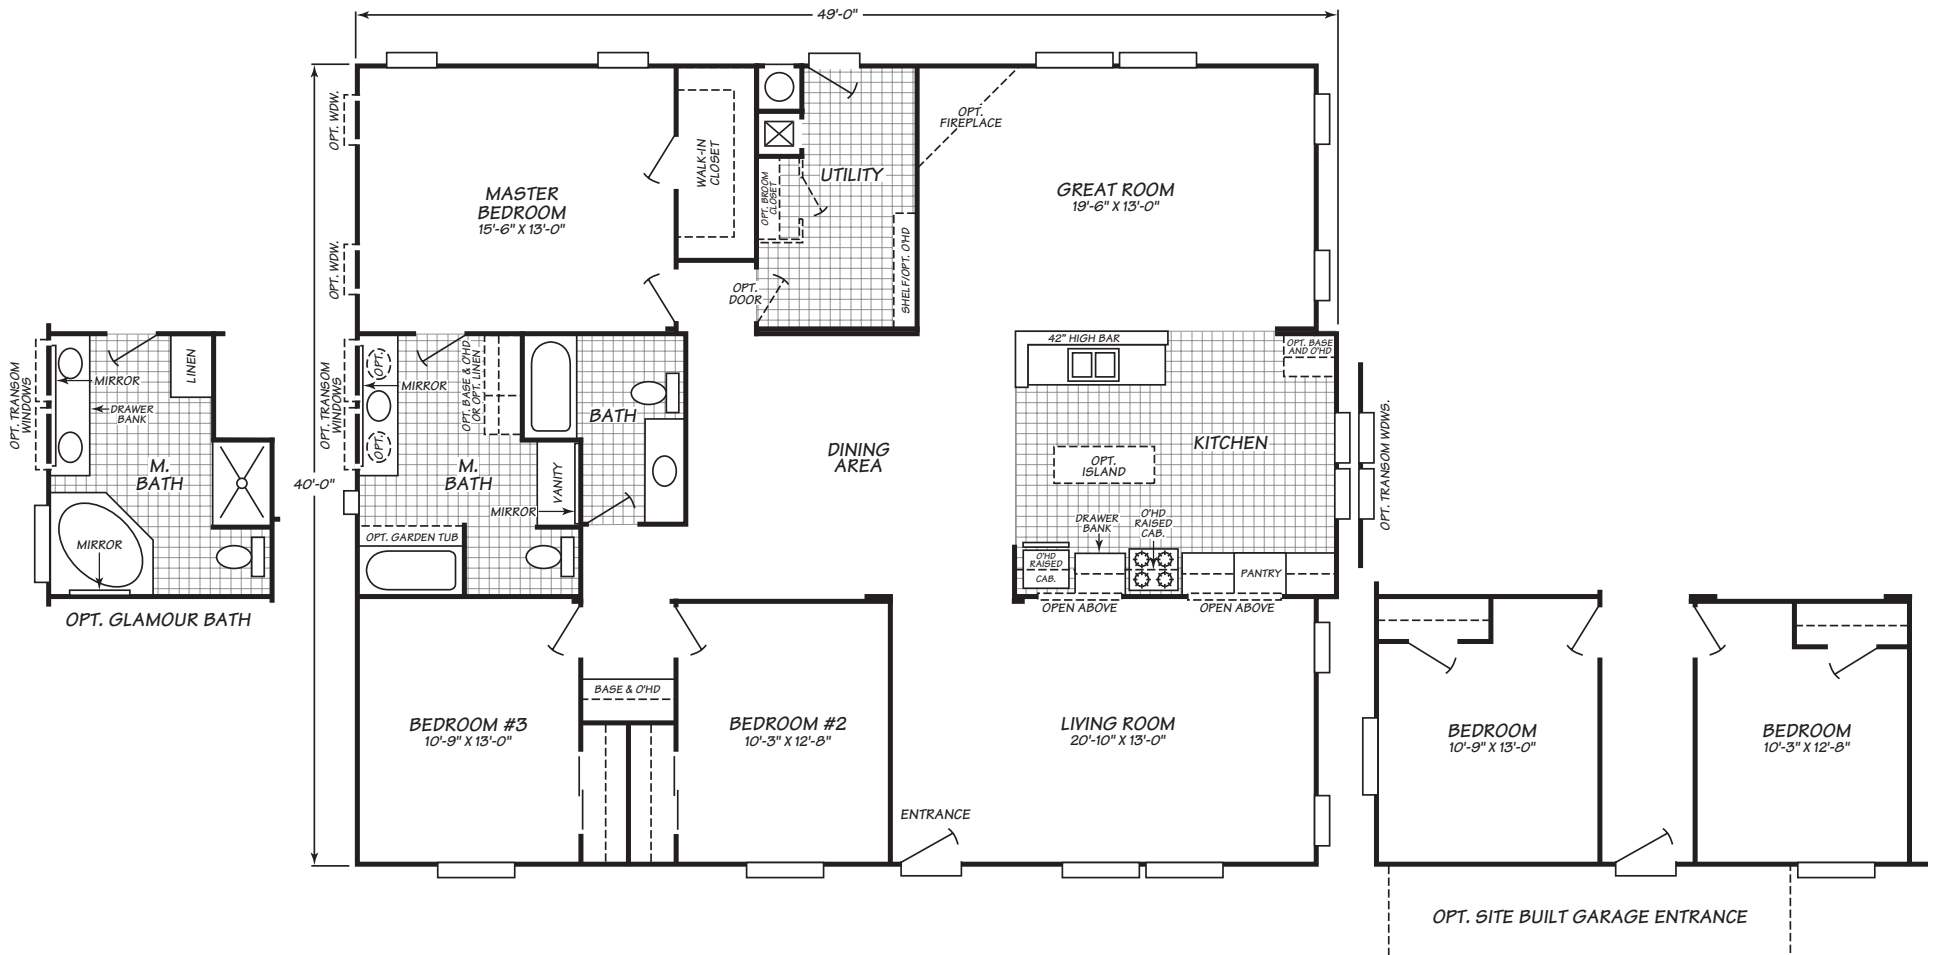

Festival II Series Model 7493L

3 Bedrooms • 2 Baths • 1,933 Square Feet

Fleetwood Homes reserves the right to change colors, prices, specifications, models, dimensions and materials without notice. Rendering and diagrams are meant to be representative and, in keeping with Fleetwood's policy of constant updating and improvement, may vary from the actual home. All dimensions are nominal and approximated. Square footage is measured from exterior wall to exterior wall, and is an approximate figure. Length indicated in floorplans is floor length only. The length of the hitch is not included. (Add four feet to arrive at transportable length.) Ask your retailer for specifics. PRICES AND SPECIFICATIONS SUBJECT TO CHANGE WITHOUT NOTICE OR OBLIGATION.