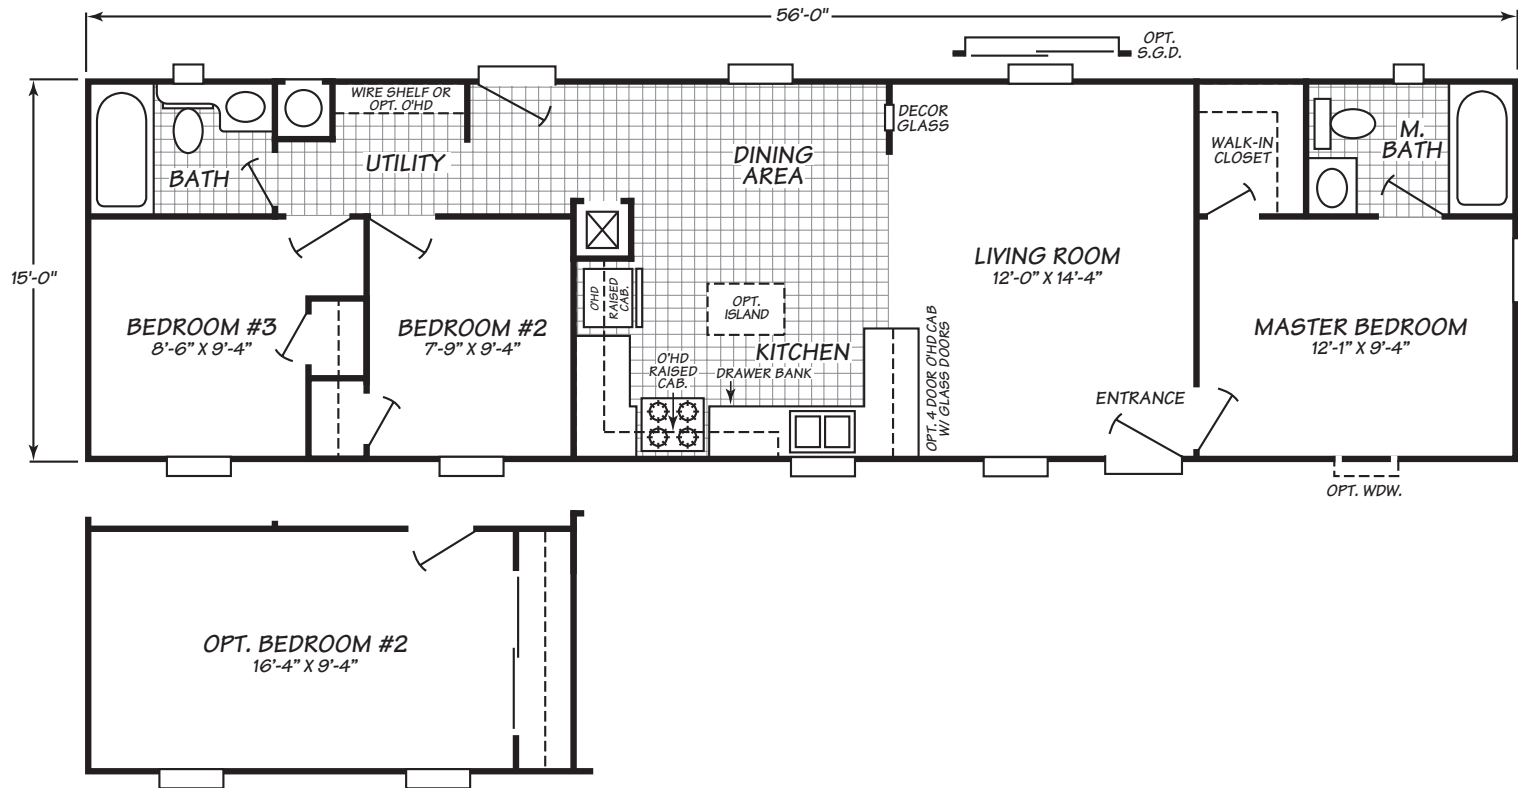

Festival II Series Model 6563B

3 Bedrooms • 2 Baths • 840 Square Feet

Fleetwood Homes reserves the right to change colors, prices, specifications, models, dimensions and materials without notice. Rendering and diagrams are meant to be representative and, in keeping with Fleetwood's policy of constant updating and improvement, may vary from the actual home. All dimensions are nominal and approximated. Square footage is measured from exterior wall to exterior wall, and is an approximate figure. Length indicated in floorplans is floor length only. The length of the hitch is not included. (Add four feet to arrive at transportable length.) Ask your retailer for specifics. PRICES AND SPECIFICATIONS SUBJECT TO CHANGE WITHOUT NOTICE OR OBLIGATION.