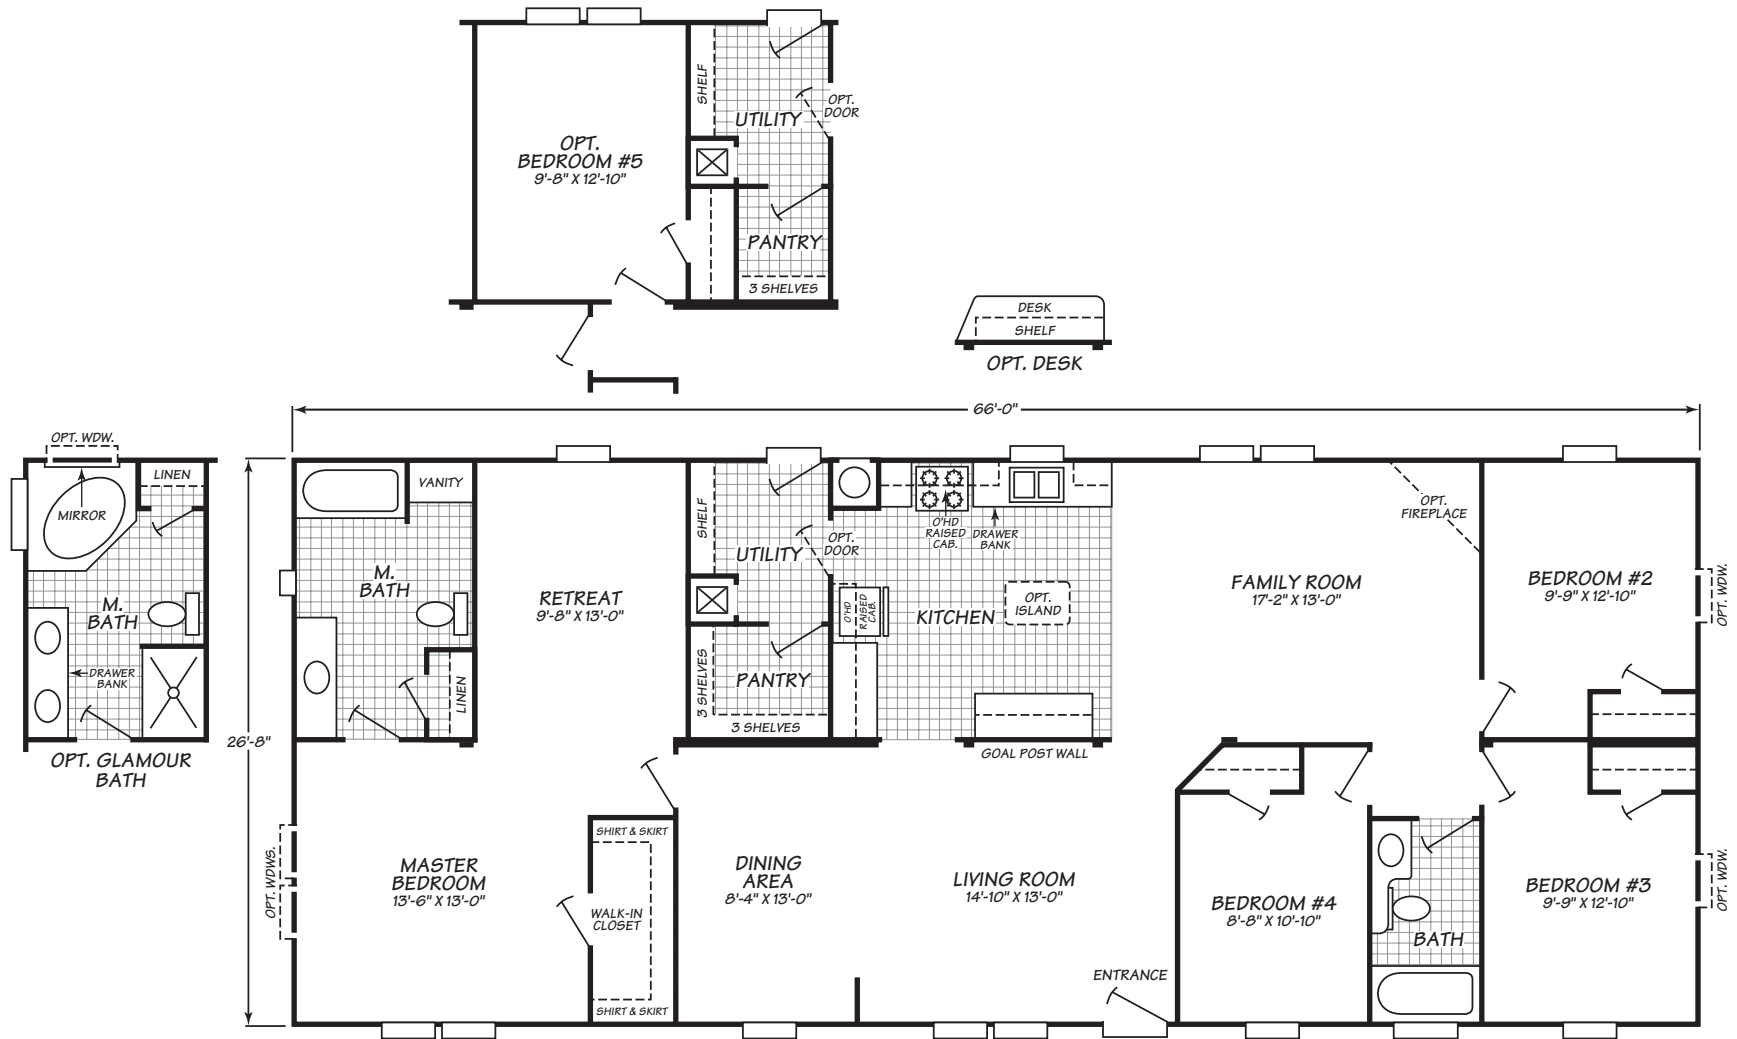

Festival II Series Model 4664B

4 Bedrooms • 2 Baths • 1,760 Square Feet

Fleetwood Homes reserves the right to change colors, prices, specifications, models, dimensions and materials without notice. Rendering and diagrams are meant to be representative and, in keeping with Fleetwood's policy of constant updating and improvement, may vary from the actual home. All dimensions are nominal and approximated. Square footage is measured from exterior wall to exterior wall, and is an approximate figure. Length indicated in floorplans is floor length only. The length of the hitch is not included. (Add four feet to arrive at transportable length.) Ask your retailer for specifics. PRICES AND SPECIFICATIONS SUBJECT TO CHANGE WITHOUT NOTICE OR OBLIGATION.