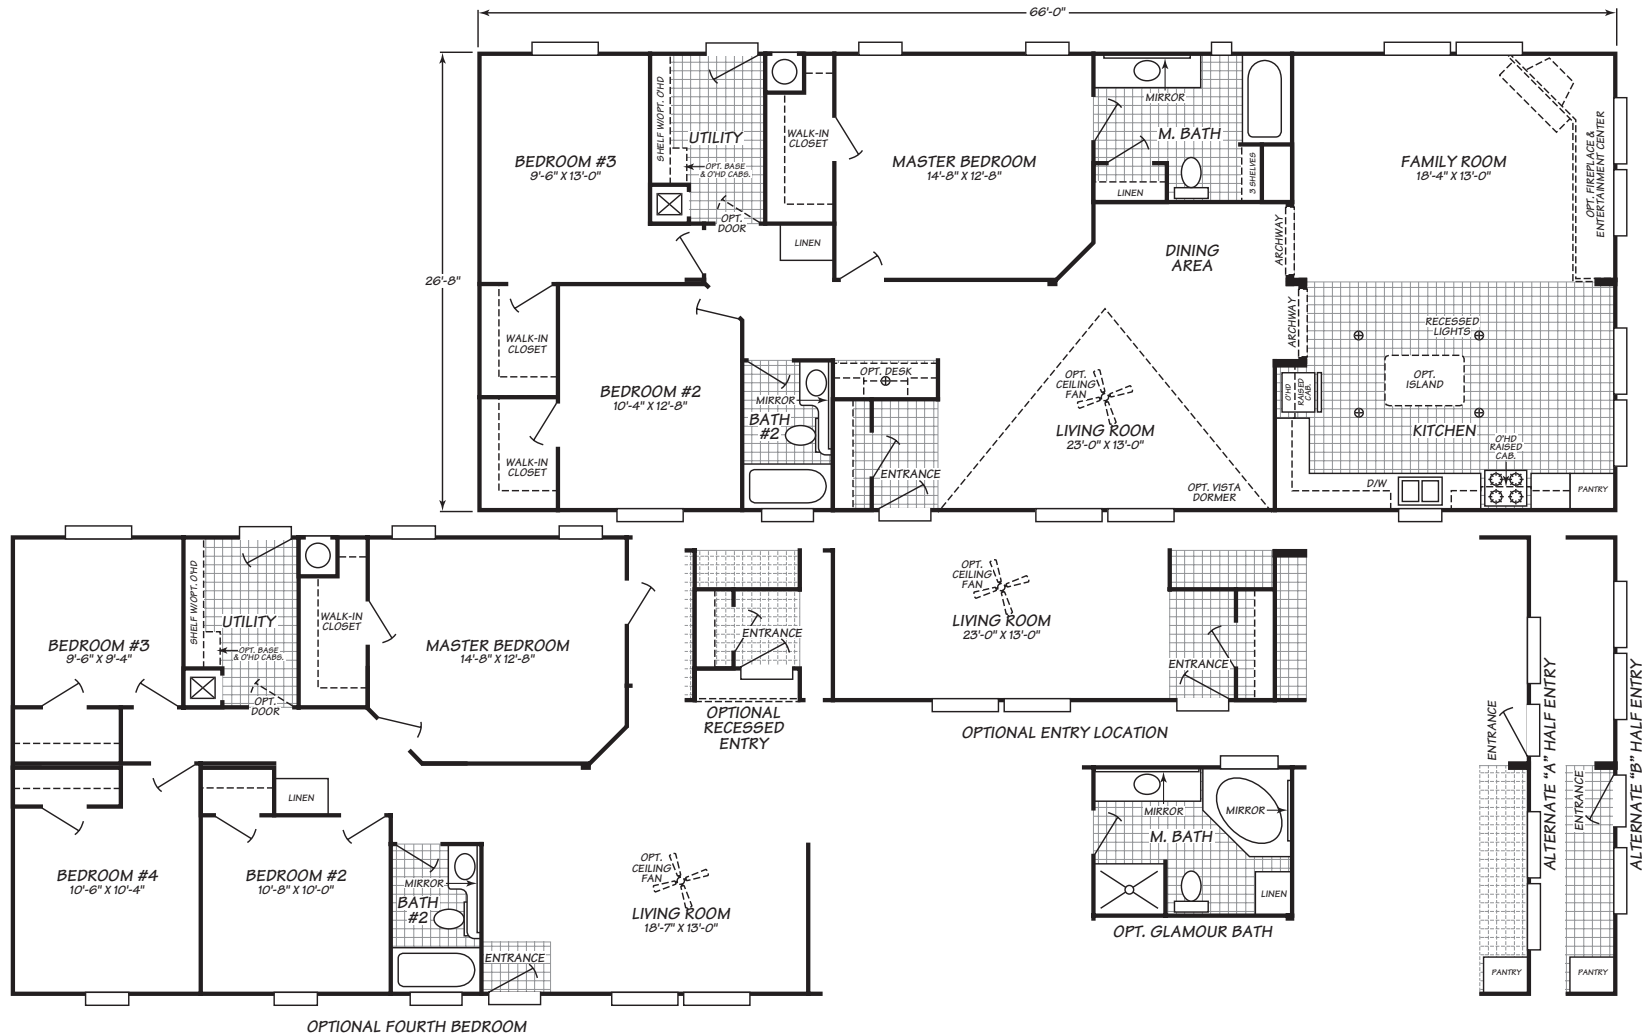

Festival II Series Model 4663G

3 Bedrooms • 2 Baths • 1,759 Square Feet

Fleetwood Homes reserves the right to change colors, prices, specifications, models, dimensions and materials without notice. Rendering and diagrams are meant to be representative and, in keeping with Fleetwood's policy of constant updating and improvement, may vary from the actual home. All dimensions are nominal and approximated. Square footage is measured from exterior wall to exterior wall, and is an approximate figure. Length indicated in floorplans is floor length only. The length of the hitch is not included. (Add four feet to arrive at transportable length.) Ask your retailer for specifics. PRICES AND SPECIFICATIONS SUBJECT TO CHANGE WITHOUT NOTICE OR OBLIGATION.