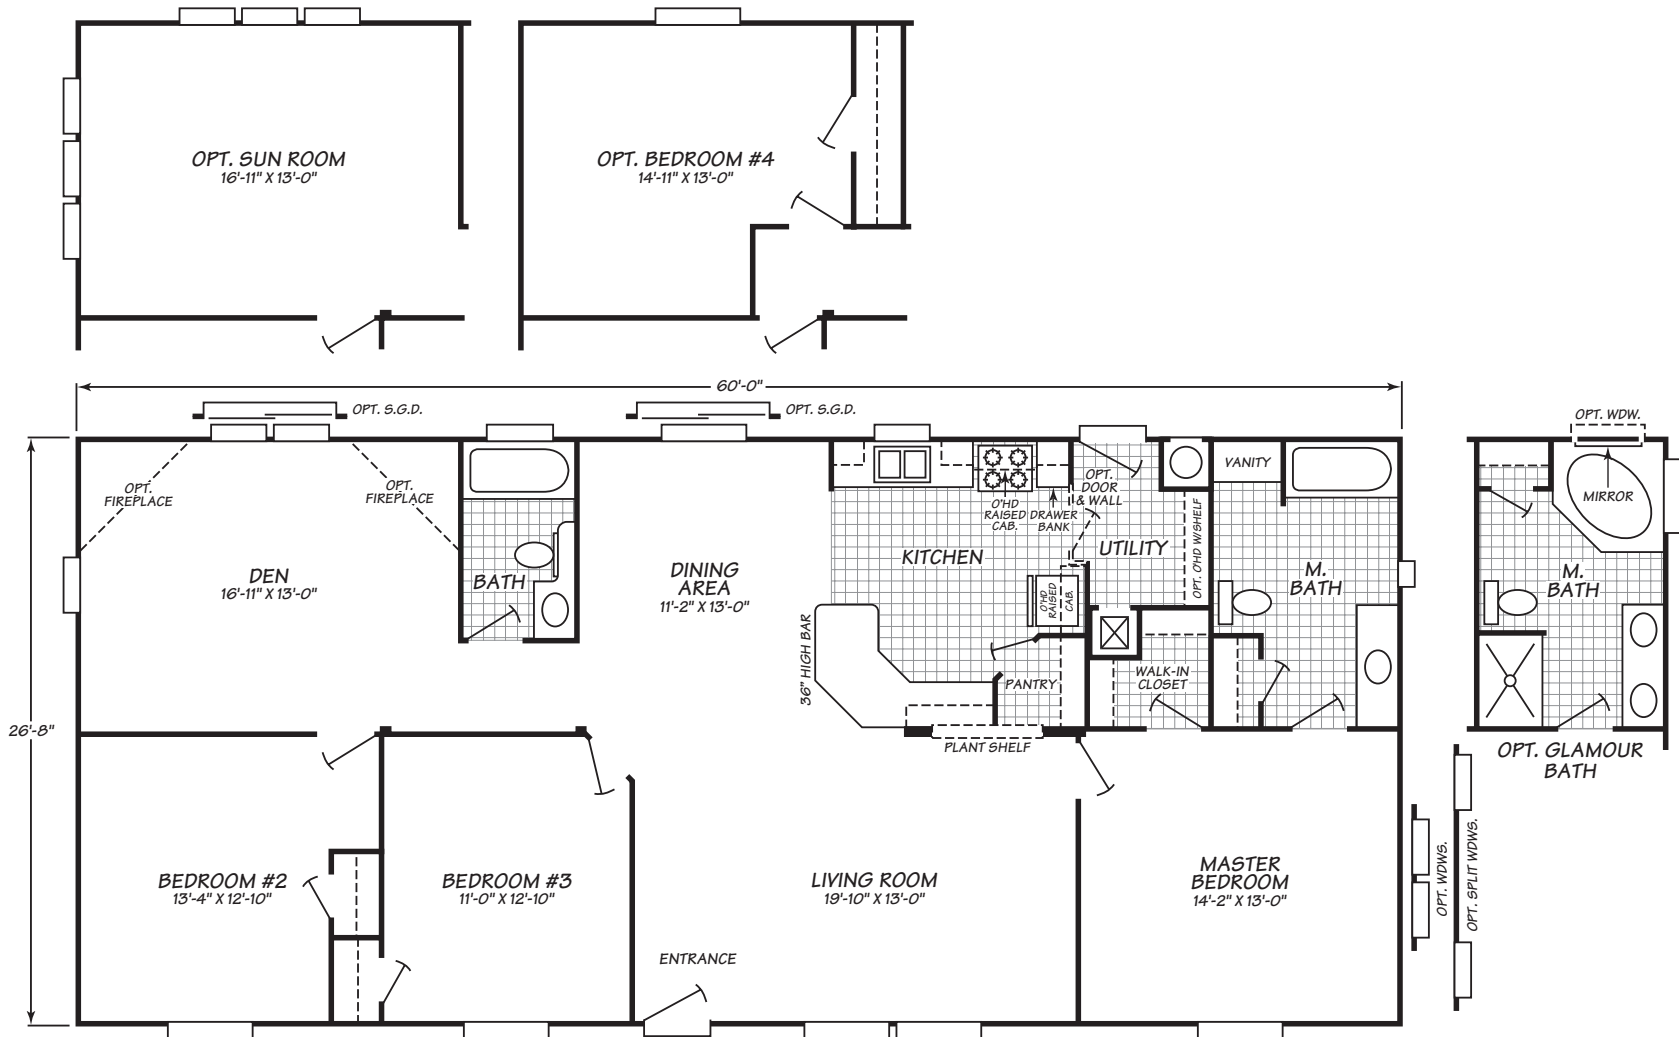

# Festival II Series Model 4603B

3 Bedrooms • 2 Baths • 1,599 Square Feet

Fleetwood Homes reserves the right to change colors, prices, specifications, models, dimensions and materials without notice. Rendering and diagrams are meant to be representative and, in keeping with Fleetwood's policy of constant updating and improvement, may vary from the actual home. All dimensions are nominal and approximated. Square footage is measured from exterior wall to exterior wall, and is an approximate figure. Length indicated in floorplans is floor length only. The length of the hitch is not included. (Add four feet to arrive at transportable length.) Ask your retailer for specifics. PRICES AND SPECIFICATIONS SUBJECT TO CHANGE WITHOUT NOTICE OR OBLIGATION.