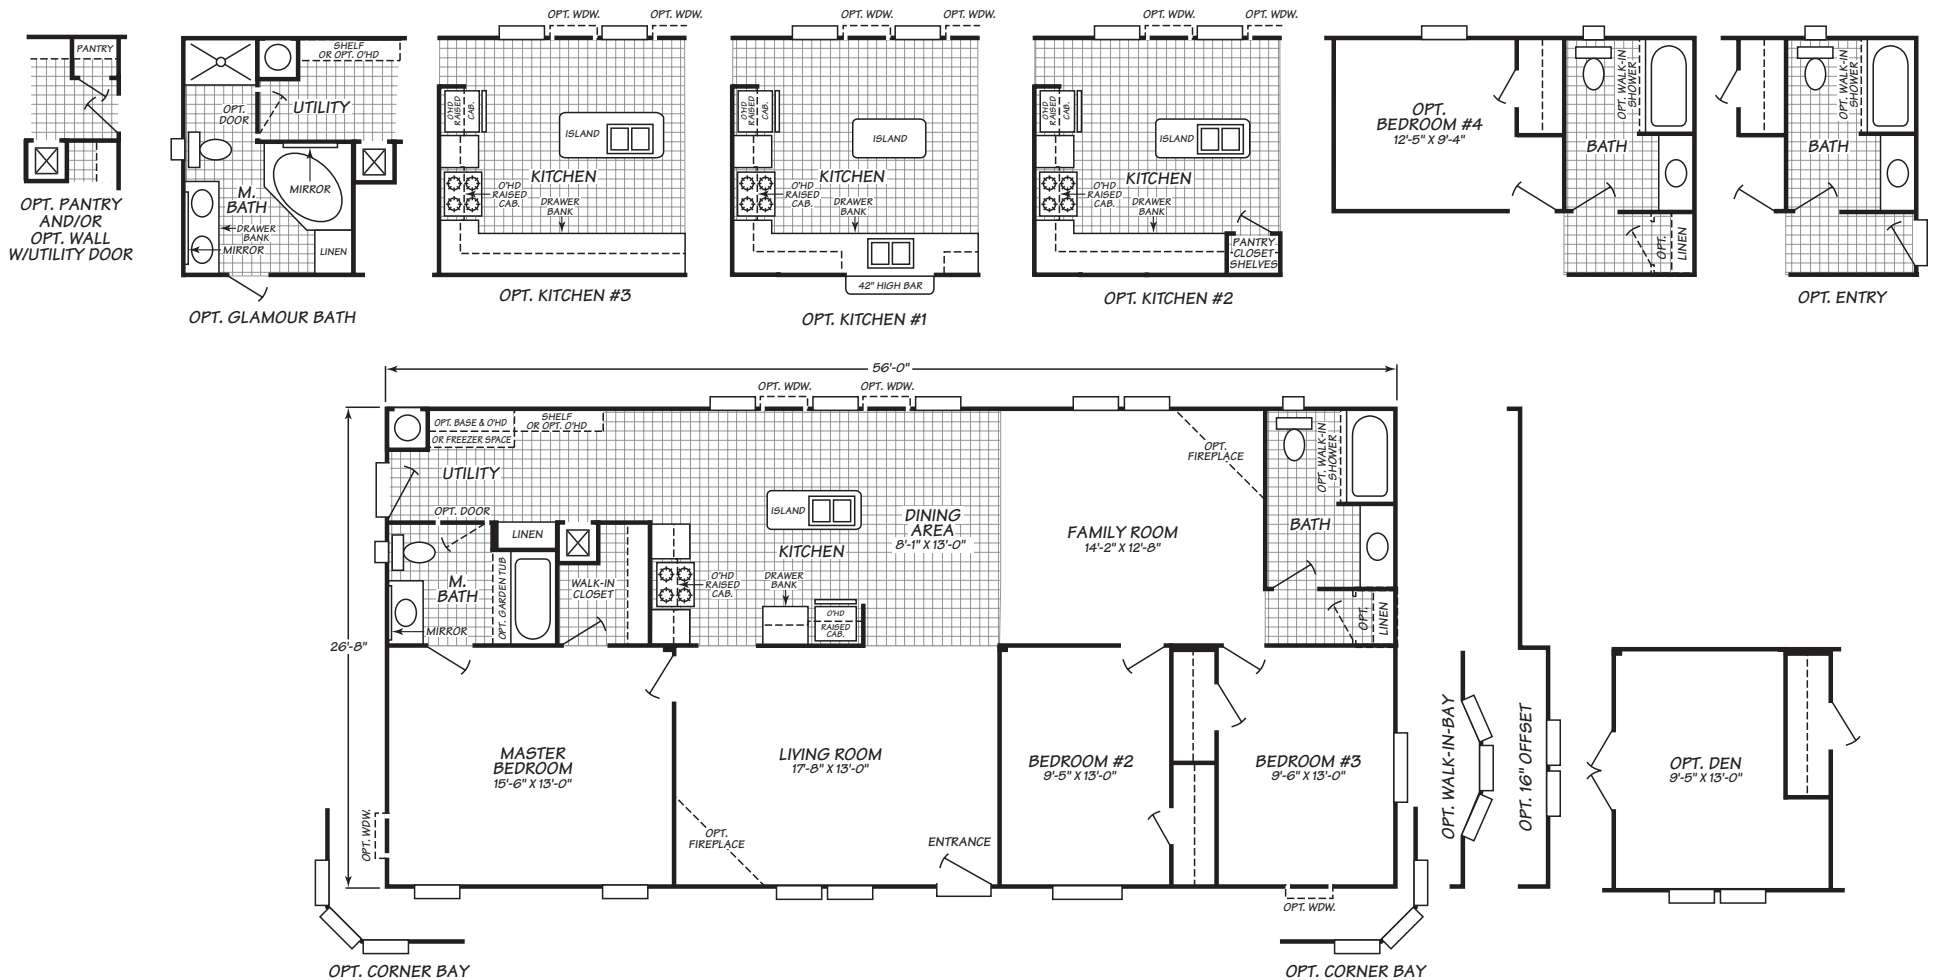

# Festival II Series Model 4563S

3 Bedrooms • 2 Baths • 1,493 Square Feet

Fleetwood Homes reserves the right to change colors, prices, specifications, models, dimensions and materials without notice. Rendering and diagrams are meant to be representative and, in keeping with Fleetwood's policy of constant updating and improvement, may vary from the actual home. All dimensions are nominal and approximated. Square footage is measured from exterior wall to exterior wall, and is an approximate figure. Length indicated in floorplans is floor length only. The length of the hitch is not included. (Add four feet to arrive at transportable length.) Ask your retailer for specifics. PRICES AND SPECIFICATIONS SUBJECT TO CHANGE WITHOUT NOTICE OR OBLIGATION.