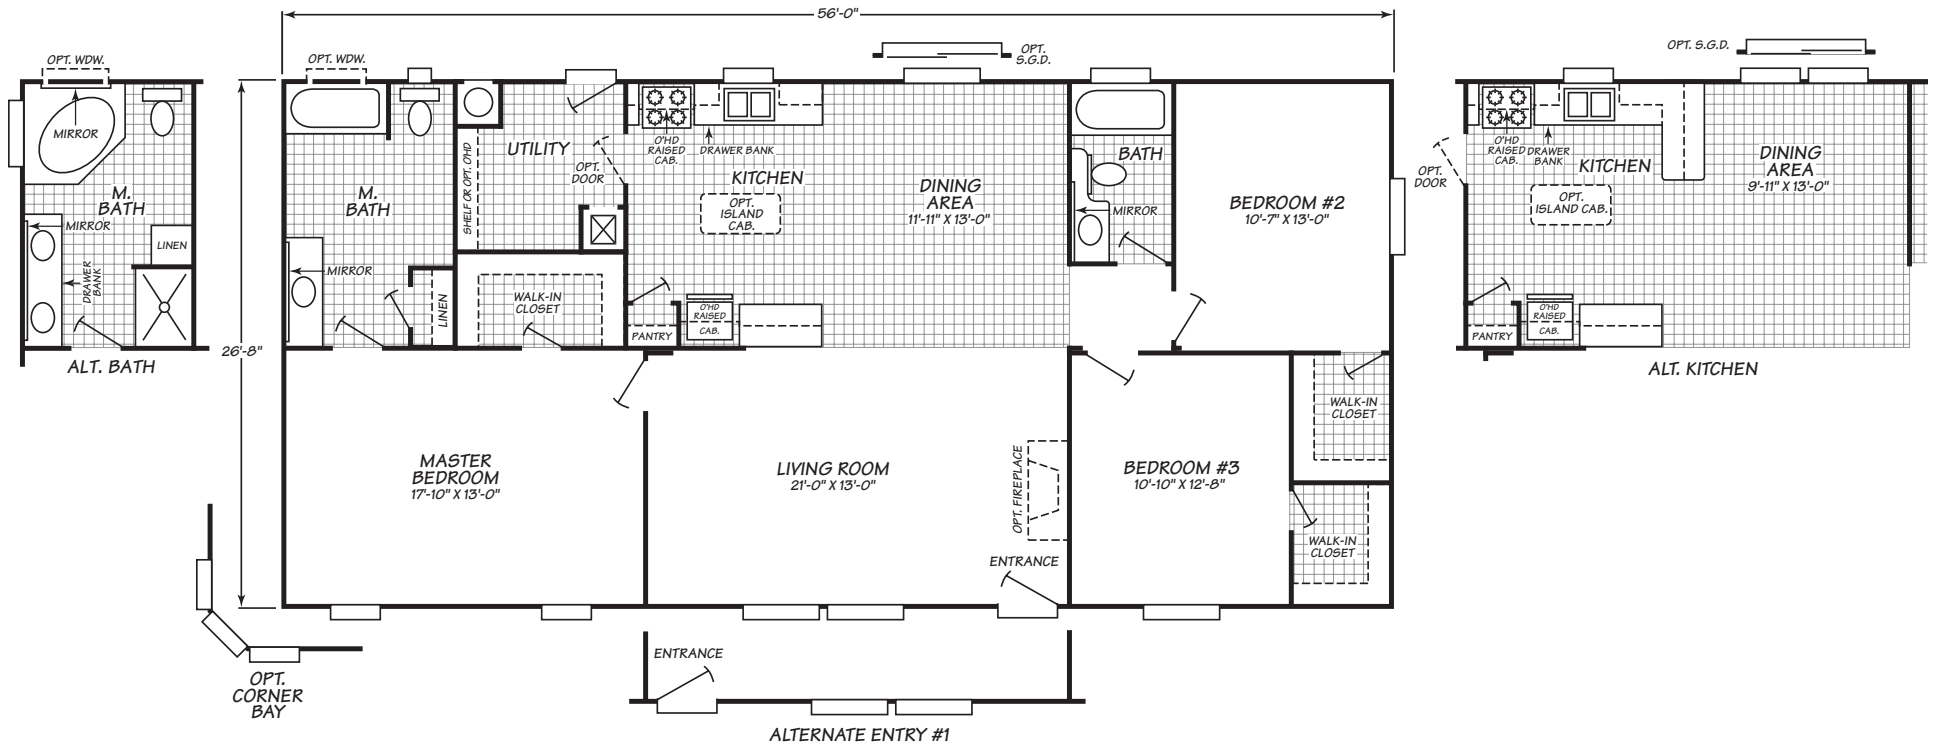

Festival II Series Model 4563C

3 Bedrooms • 2 Baths • 1,493 Square Feet

Fleetwood Homes reserves the right to change colors, prices, specifications, models, dimensions and materials without notice. Rendering and diagrams are meant to be representative and, in keeping with Fleetwood's policy of constant updating and improvement, may vary from the actual home. All dimensions are nominal and approximated. Square footage is measured from exterior wall to exterior wall, and is an approximate figure. Length indicated in floorplans is floor length only. The length of the hitch is not included. (Add four feet to arrive at transportable length.) Ask your retailer for specifics. PRICES AND SPECIFICATIONS SUBJECT TO CHANGE WITHOUT NOTICE OR OBLIGATION.