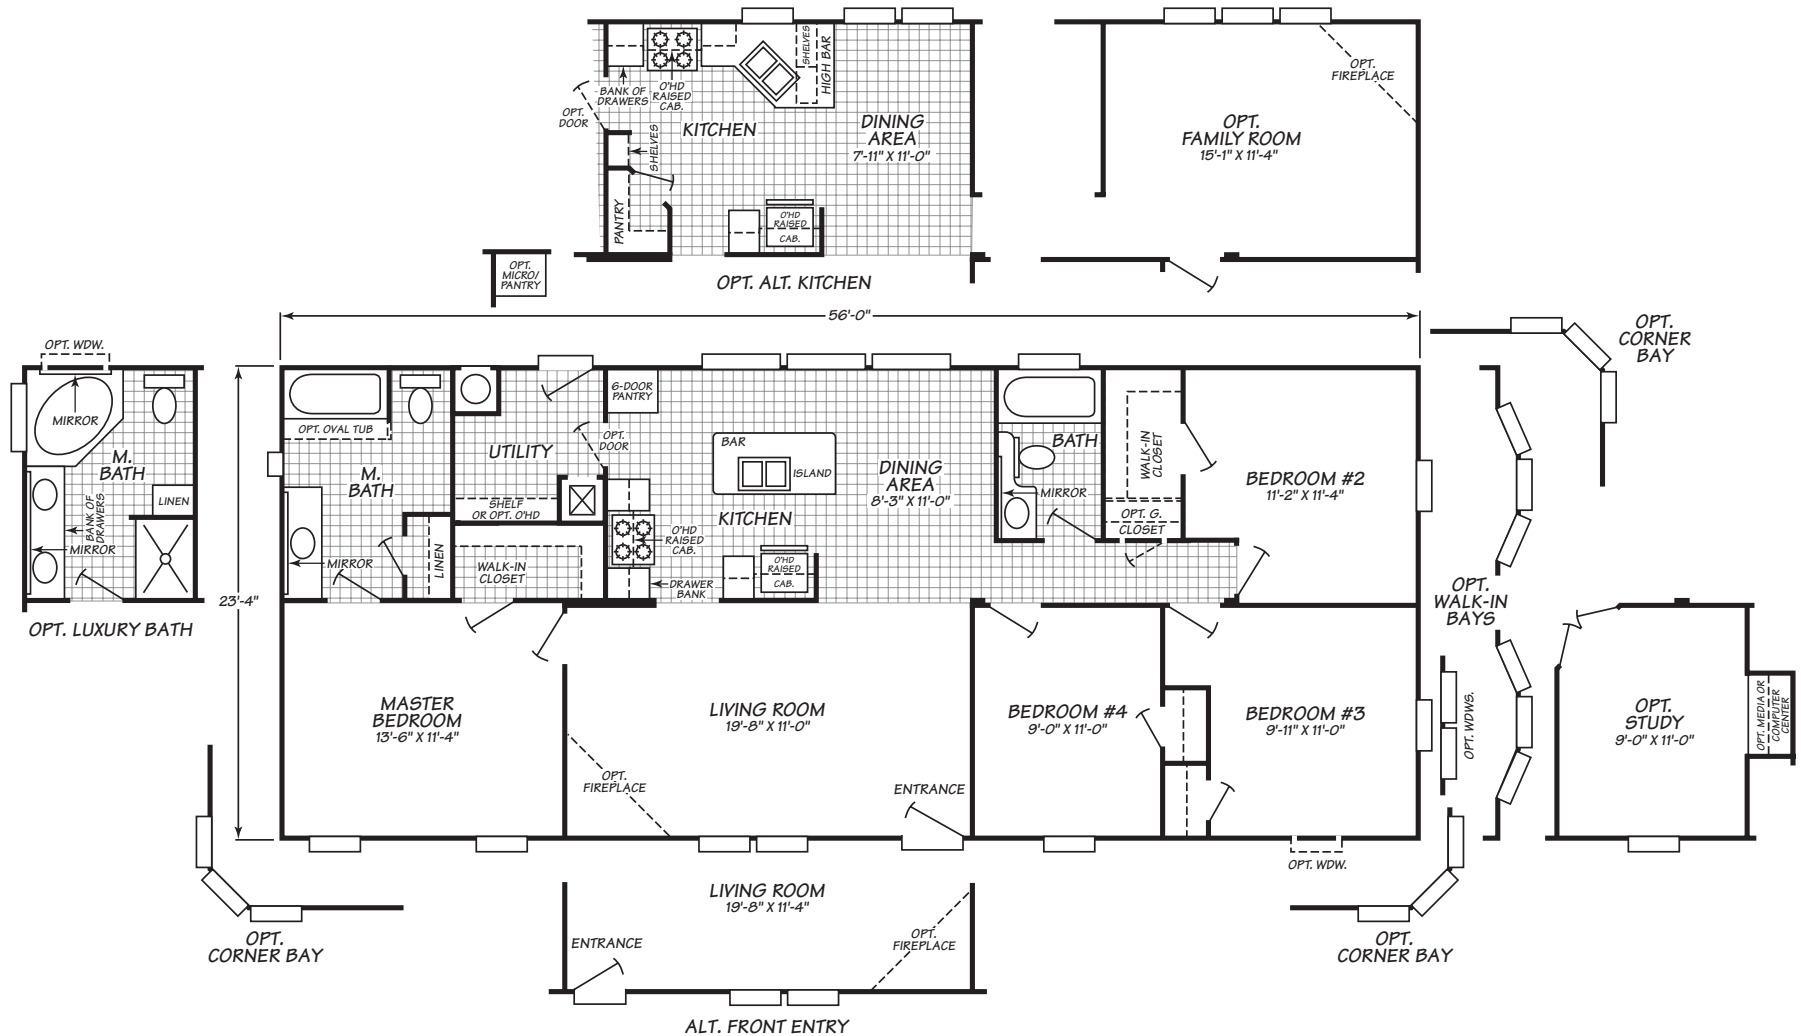

Festival II Series Model 3564A

4 Bedrooms • 2 Baths • 1,306 Square Feet

Fleetwood Homes reserves the right to change colors, prices, specifications, models, dimensions and materials without notice. Rendering and diagrams are meant to be representative and, in keeping with Fleetwood's policy of constant updating and improvement, may vary from the actual home. All dimensions are nominal and approximated. Square footage is measured from exterior wall to exterior wall, and is an approximate figure. Length indicated in floorplans is floor length only. The length of the hitch is not included. (Add four feet to arrive at transportable length.) Ask your retailer for specifics. PRICES AND SPECIFICATIONS SUBJECT TO CHANGE WITHOUT NOTICE OR OBLIGATION.