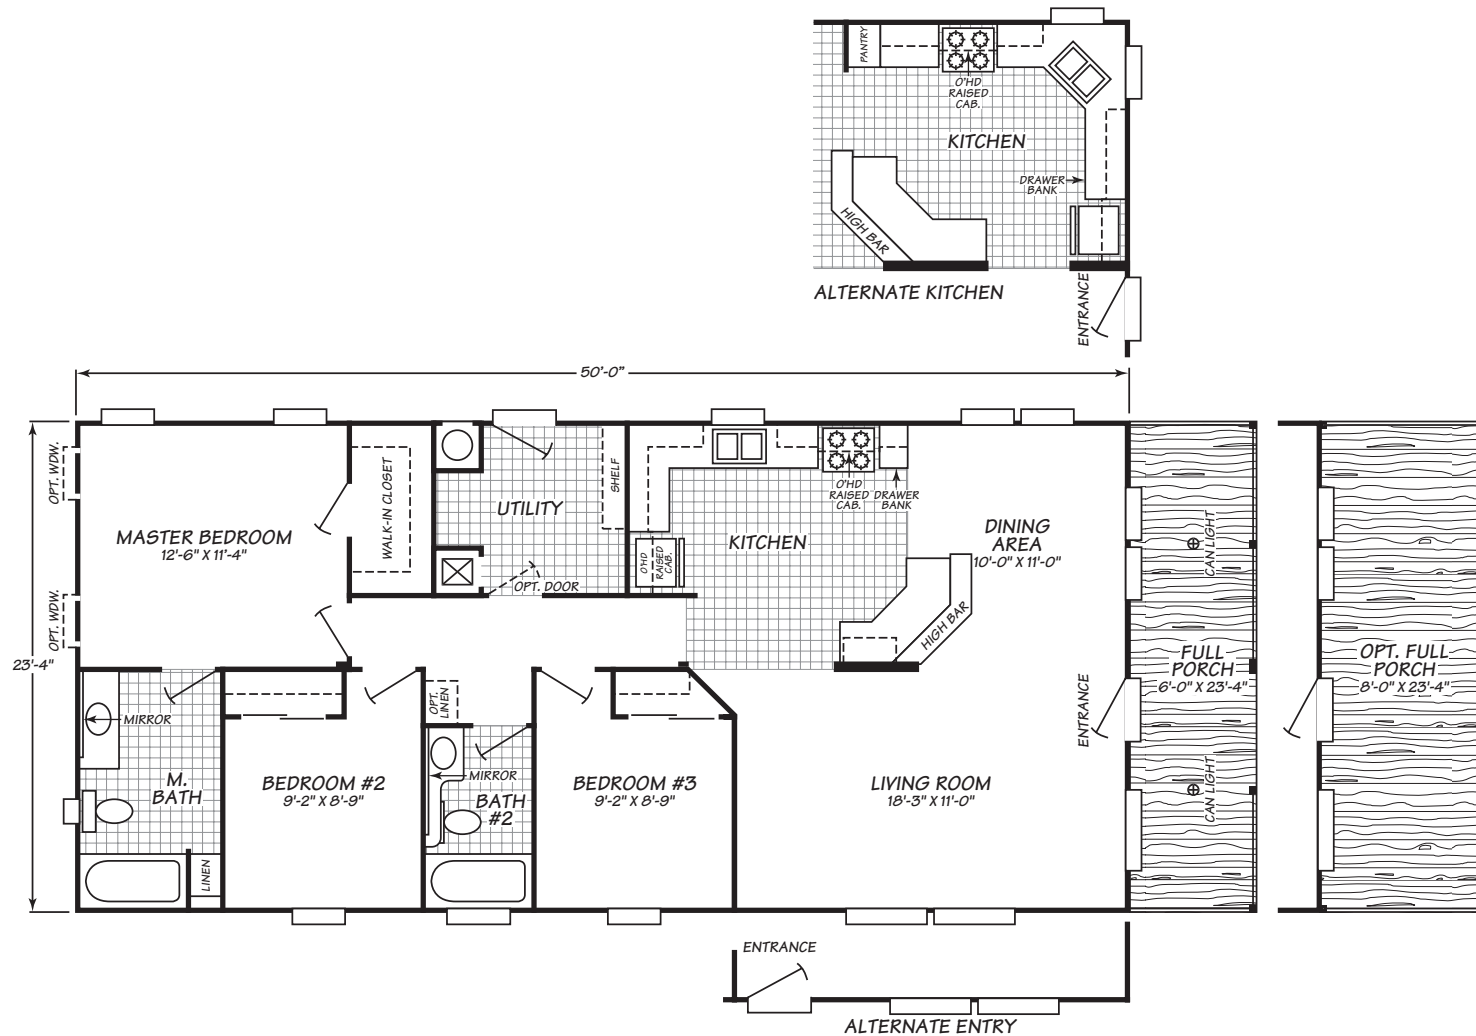

Festival II Series Model 3563P

3 Bedrooms • 2 Baths • 1,166 Square Feet

Fleetwood Homes reserves the right to change colors, prices, specifications, models, dimensions and materials without notice. Rendering and diagrams are meant to be representative and, in keeping with Fleetwood's policy of constant updating and improvement, may vary from the actual home. All dimensions are nominal and approximated. Square footage is measured from exterior wall to exterior wall, and is an approximate figure. Length indicated in floorplans is floor length only. The length of the hitch is not included. (Add four feet to arrive at transportable length.) Ask your retailer for specifics. PRICES AND SPECIFICATIONS SUBJECT TO CHANGE WITHOUT NOTICE OR OBLIGATION.