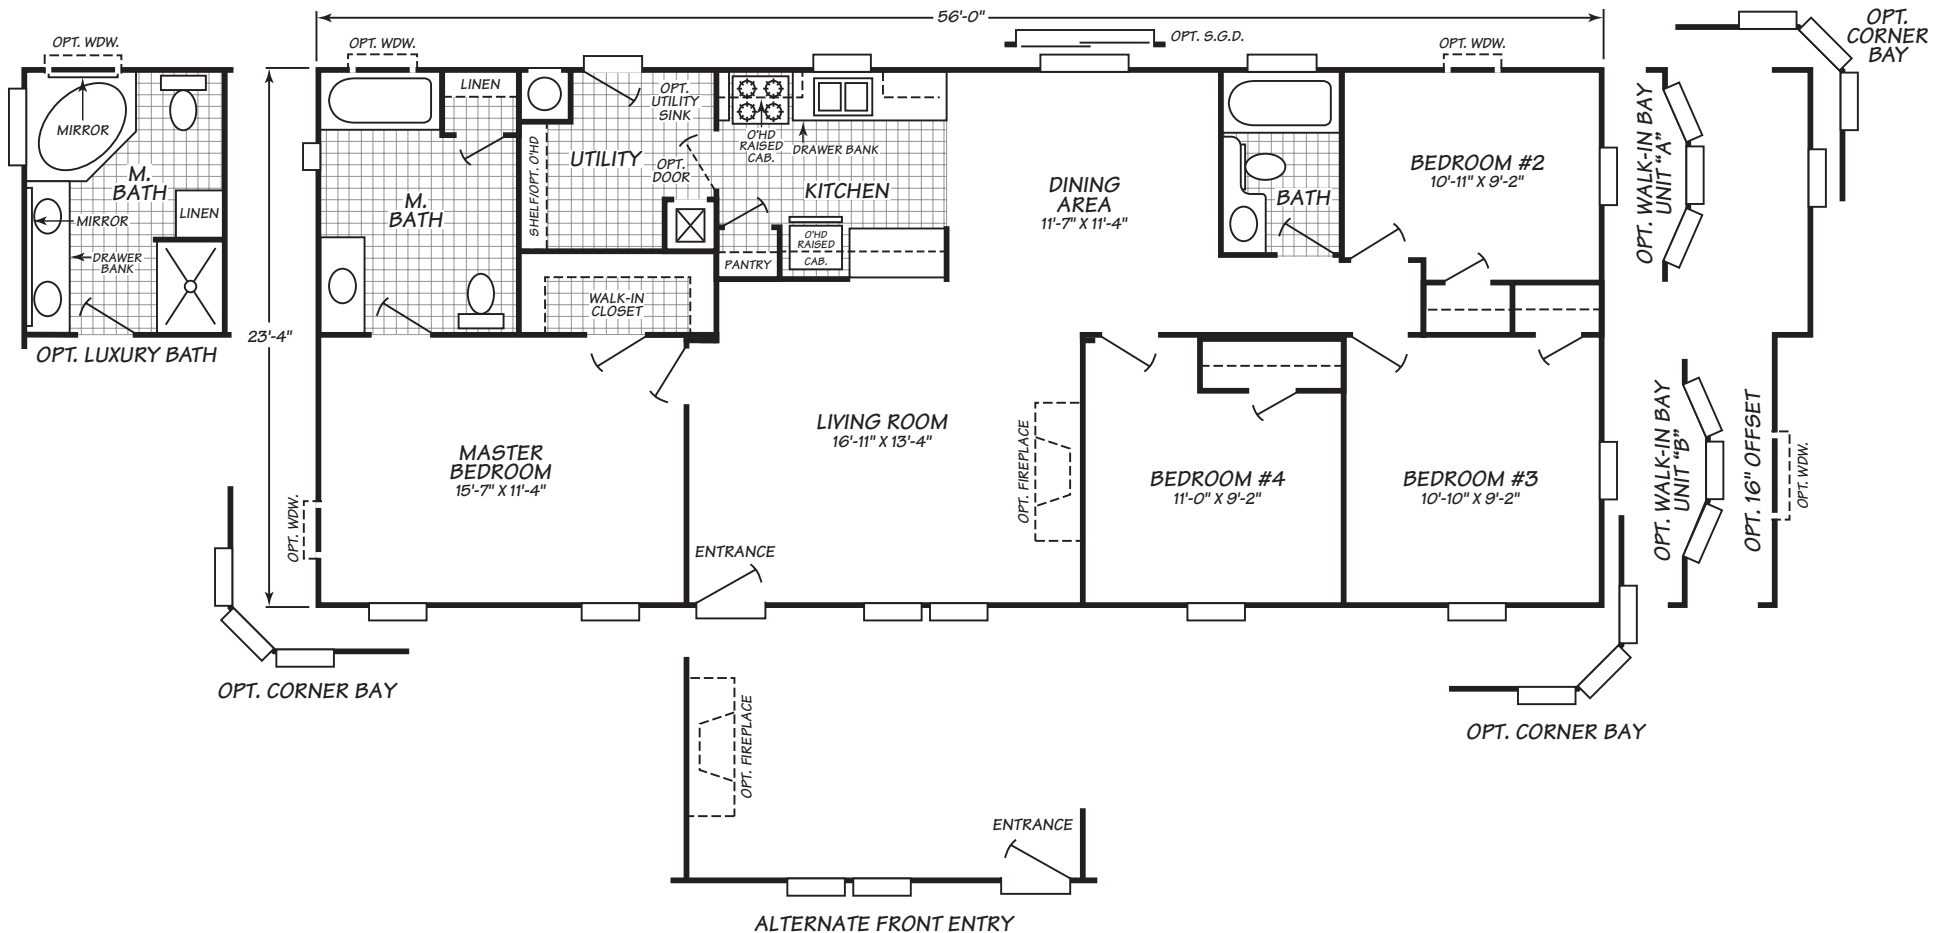

Festival II Series Model 3523B Alt.#1

4 Bedrooms • 2 Baths • 1,306 Square Feet

Fleetwood Homes reserves the right to change colors, prices, specifications, models, dimensions and materials without notice. Rendering and diagrams are meant to be representative and, in keeping with Fleetwood's policy of constant updating and improvement, may vary from the actual home. All dimensions are nominal and approximated. Square footage is measured from exterior wall to exterior wall, and is an approximate figure. Length indicated in floorplans is floor length only. The length of the hitch is not included. (Add four feet to arrive at transportable length.) Ask your retailer for specifics. PRICES AND SPECIFICATIONS SUBJECT TO CHANGE WITHOUT NOTICE OR OBLIGATION.