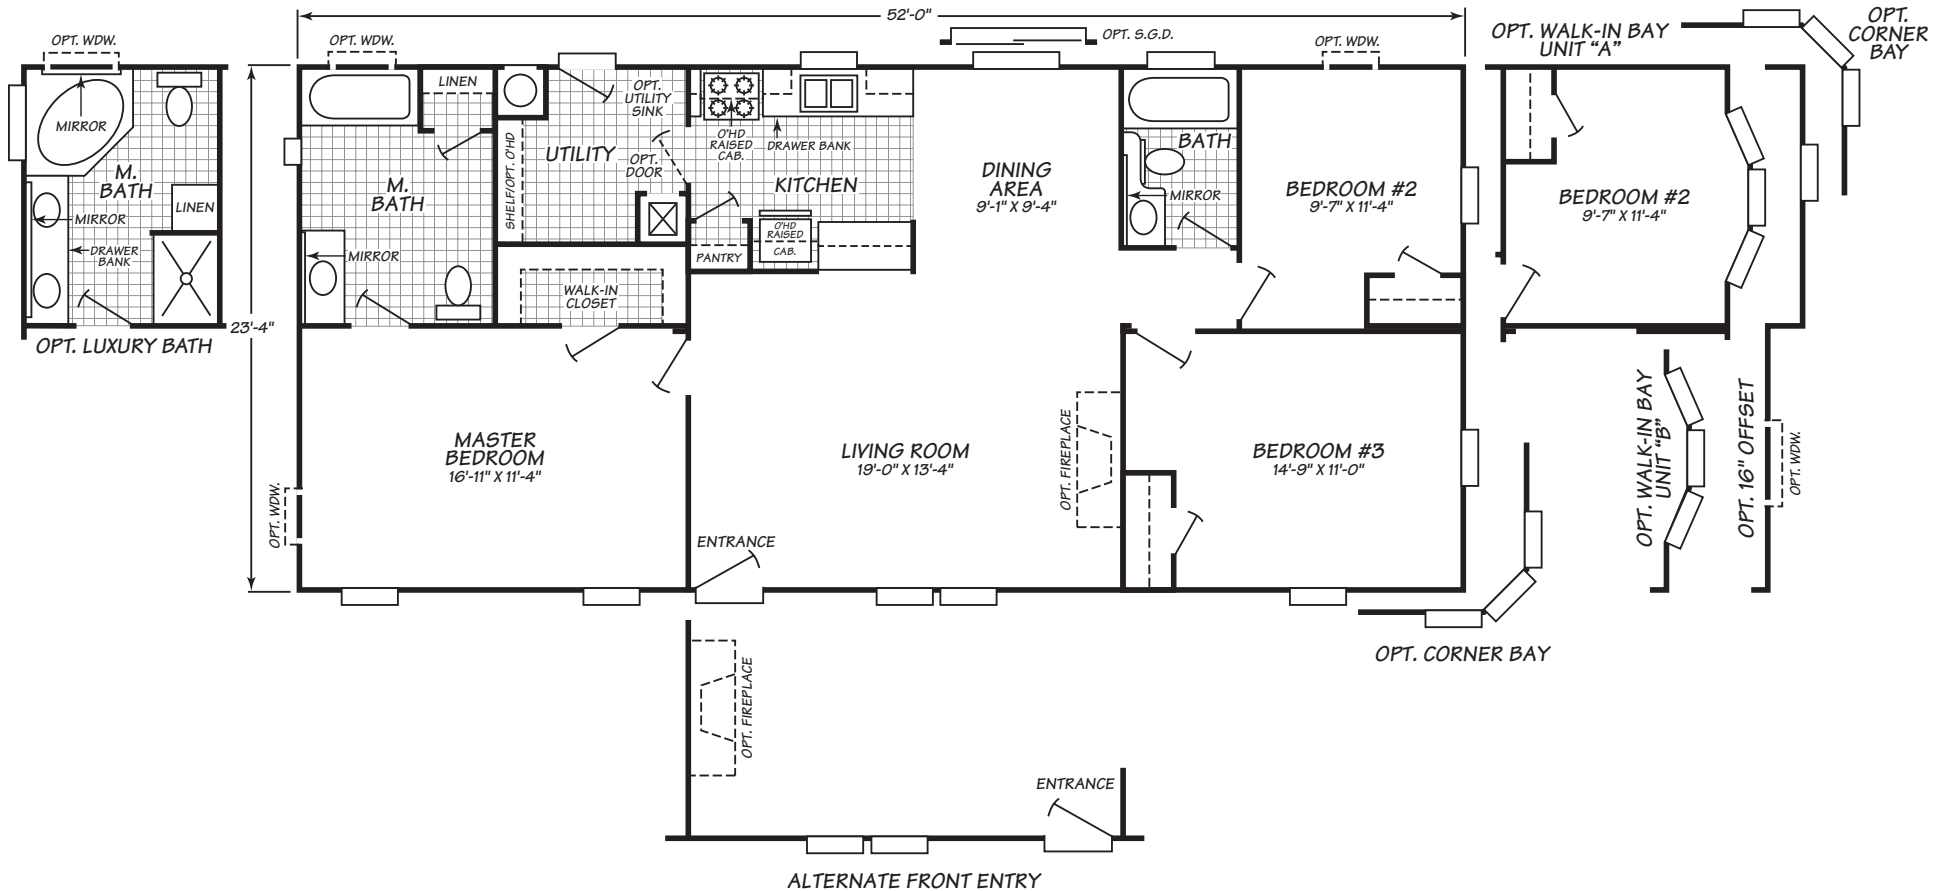

Festival II Series Model 3523B

3 Bedrooms • 2 Baths • 1,213 Square Feet

Fleetwood Homes reserves the right to change colors, prices, specifications, models, dimensions and materials without notice. Rendering and diagrams are meant to be representative and, in keeping with Fleetwood's policy of constant updating and improvement, may vary from the actual home. All dimensions are nominal and approximated. Square footage is measured from exterior wall to exterior wall, and is an approximate figure. Length indicated in floorplans is floor length only. The length of the hitch is not included. (Add four feet to arrive at transportable length.) Ask your retailer for specifics. PRICES AND SPECIFICATIONS SUBJECT TO CHANGE WITHOUT NOTICE OR OBLIGATION.