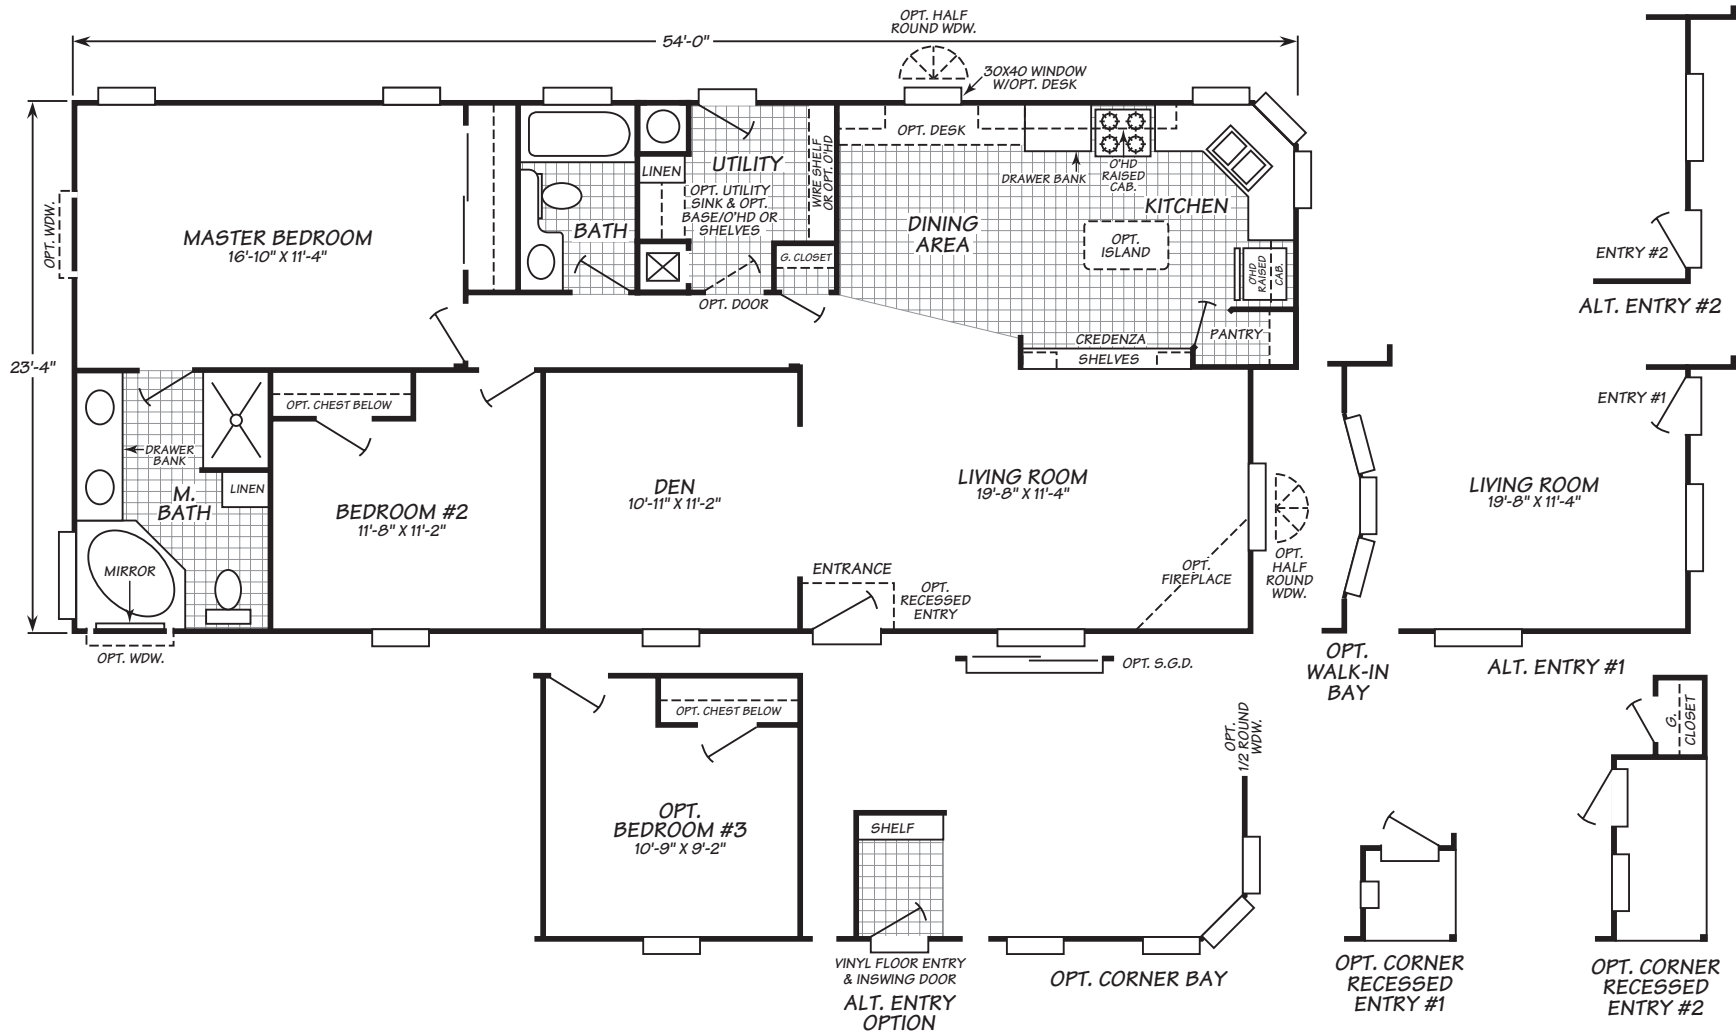

Festival II Series Model 3502K Alt.#1

2 Bedrooms • 2 Baths • 1,233 Square Feet

Fleetwood Homes reserves the right to change colors, prices, specifications, models, dimensions and materials without notice. Rendering and diagrams are meant to be representative and, in keeping with Fleetwood's policy of constant updating and improvement, may vary from the actual home. All dimensions are nominal and approximated. Square footage is measured from exterior wall to exterior wall, and is an approximate figure. Length indicated in floorplans is floor length only. The length of the hitch is not included. (Add four feet to arrive at transportable length.) Ask your retailer for specifics. PRICES AND SPECIFICATIONS SUBJECT TO CHANGE WITHOUT NOTICE OR OBLIGATION.