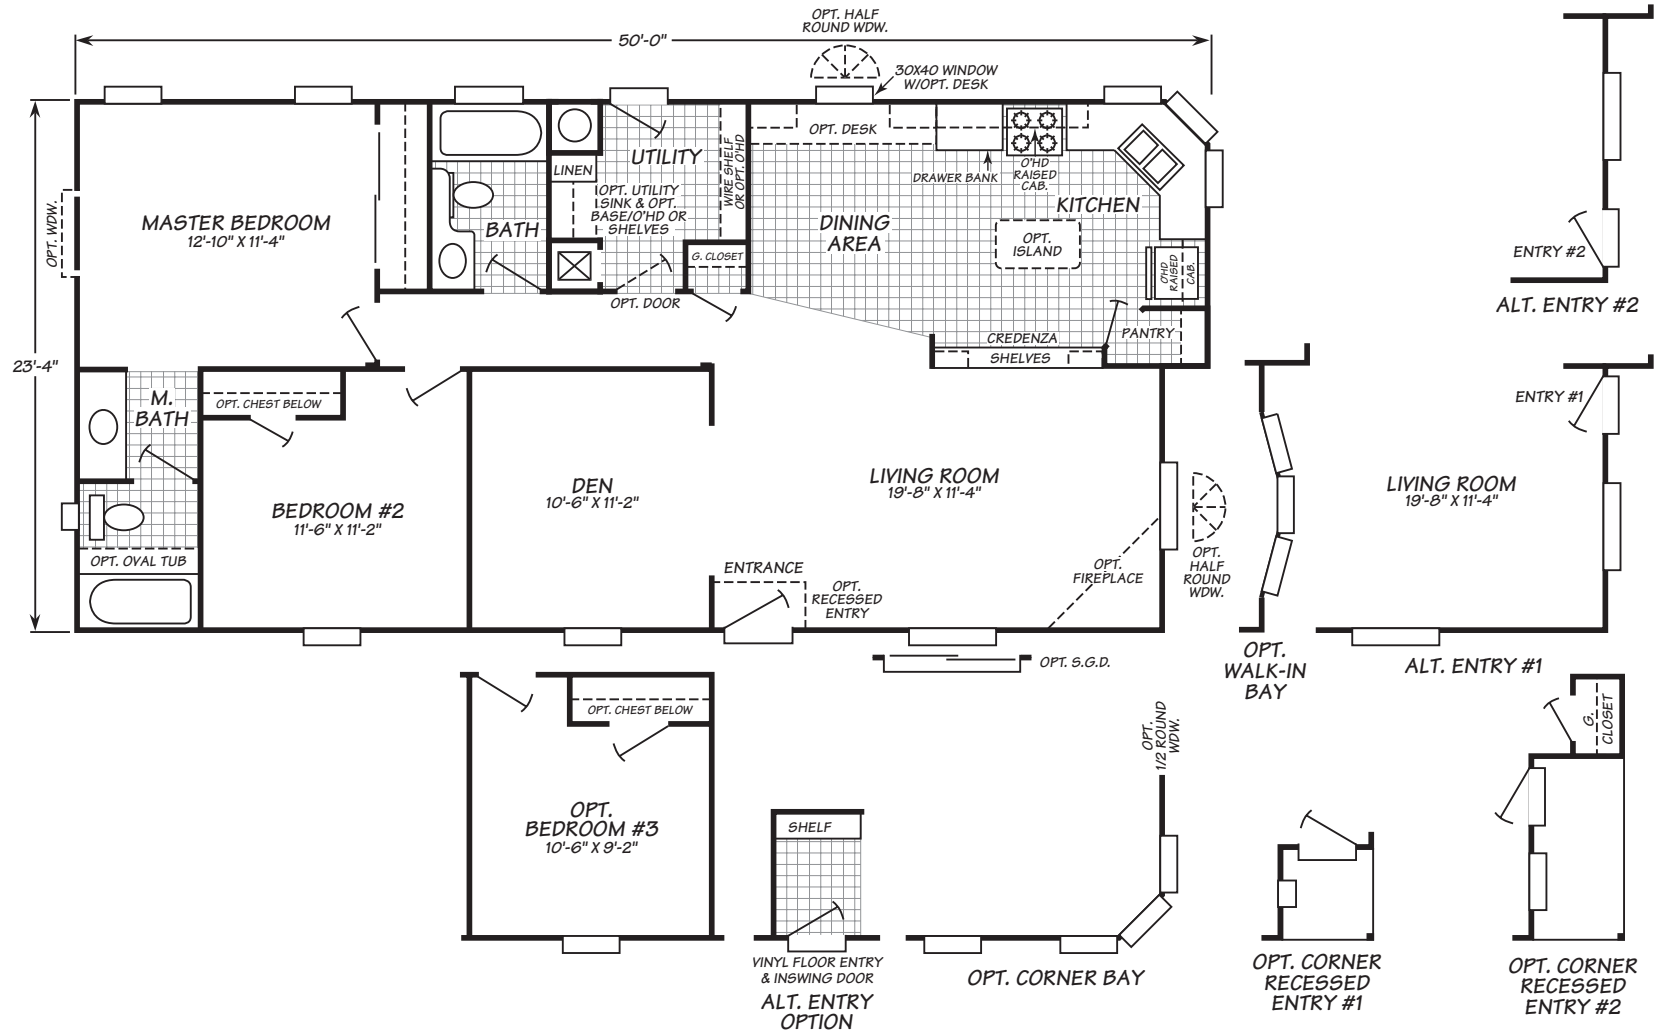

Festival II Series Model 3502K

2 Bedrooms • 2 Baths • 1,139 Square Feet

Fleetwood Homes reserves the right to change colors, prices, specifications, models, dimensions and materials without notice. Rendering and diagrams are meant to be representative and, in keeping with Fleetwood's policy of constant updating and improvement, may vary from the actual home. All dimensions are nominal and approximated. Square footage is measured from exterior wall to exterior wall, and is an approximate figure. Length indicated in floorplans is floor length only. The length of the hitch is not included. (Add four feet to arrive at transportable length.) Ask your retailer for specifics. PRICES AND SPECIFICATIONS SUBJECT TO CHANGE WITHOUT NOTICE OR OBLIGATION.