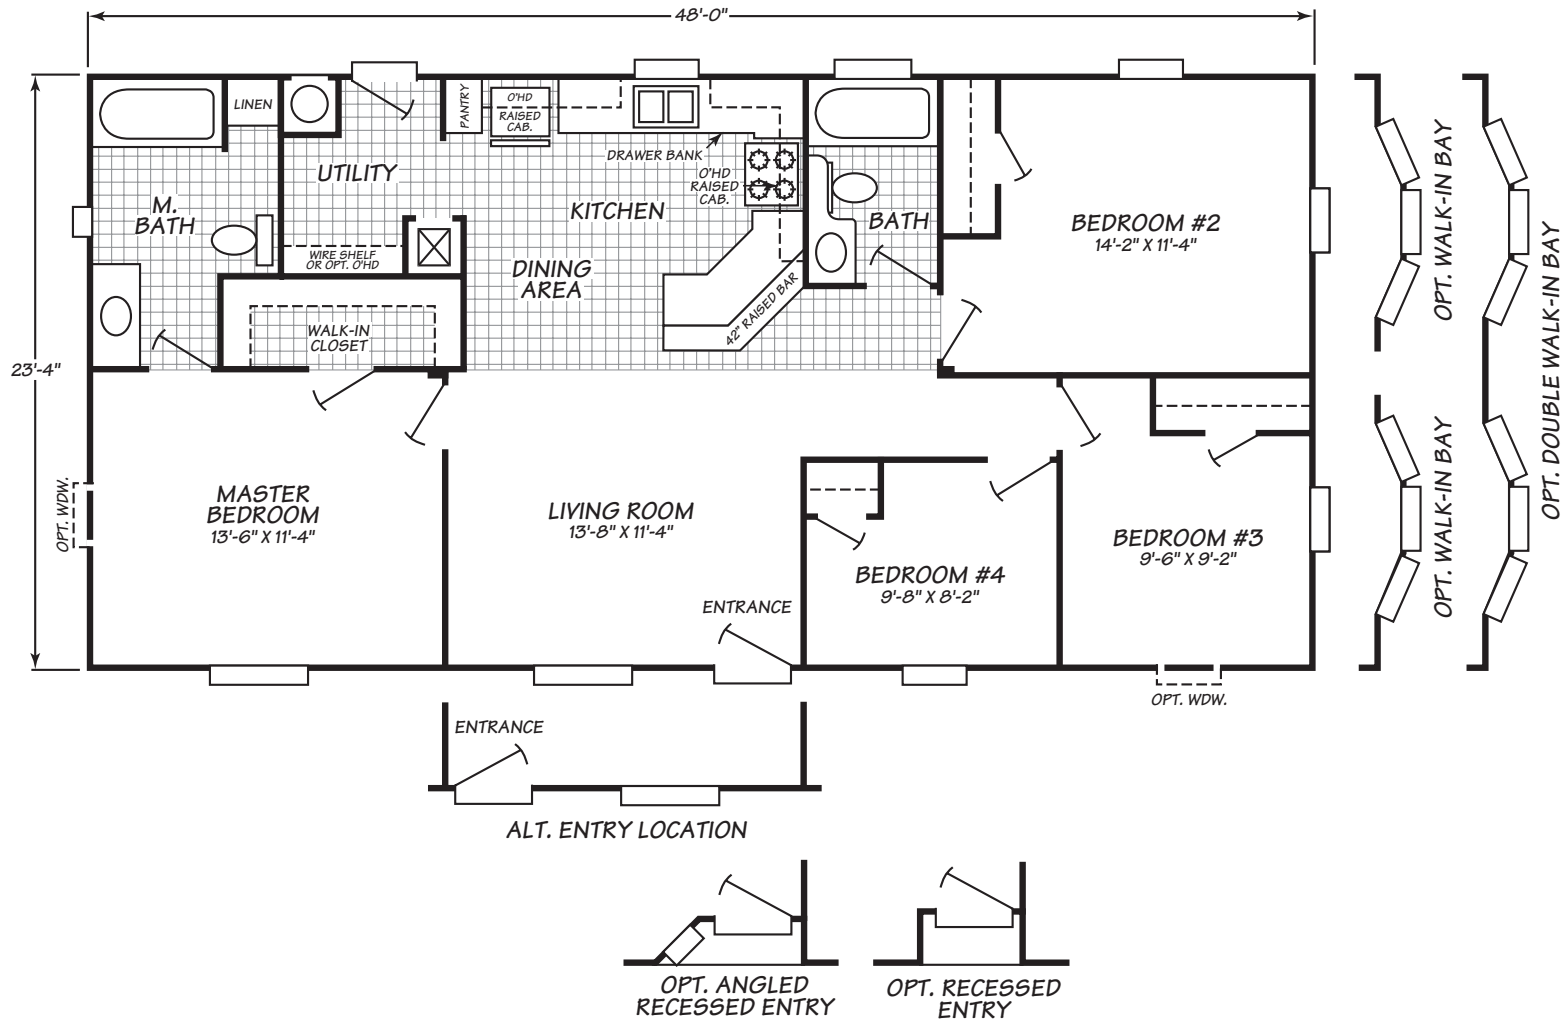

Festival II Series Model 3443R Alt.#1

4 Bedrooms • 2 Baths • 1,119 Square Feet

Fleetwood Homes reserves the right to change colors, prices, specifications, models, dimensions and materials without notice. Rendering and diagrams are meant to be representative and, in keeping with Fleetwood's policy of constant updating and improvement, may vary from the actual home. All dimensions are nominal and approximated. Square footage is measured from exterior wall to exterior wall, and is an approximate figure. Length indicated in floorplans is floor length only. The length of the hitch is not included. (Add four feet to arrive at transportable length.) Ask your retailer for specifics. PRICES AND SPECIFICATIONS SUBJECT TO CHANGE WITHOUT NOTICE OR OBLIGATION.