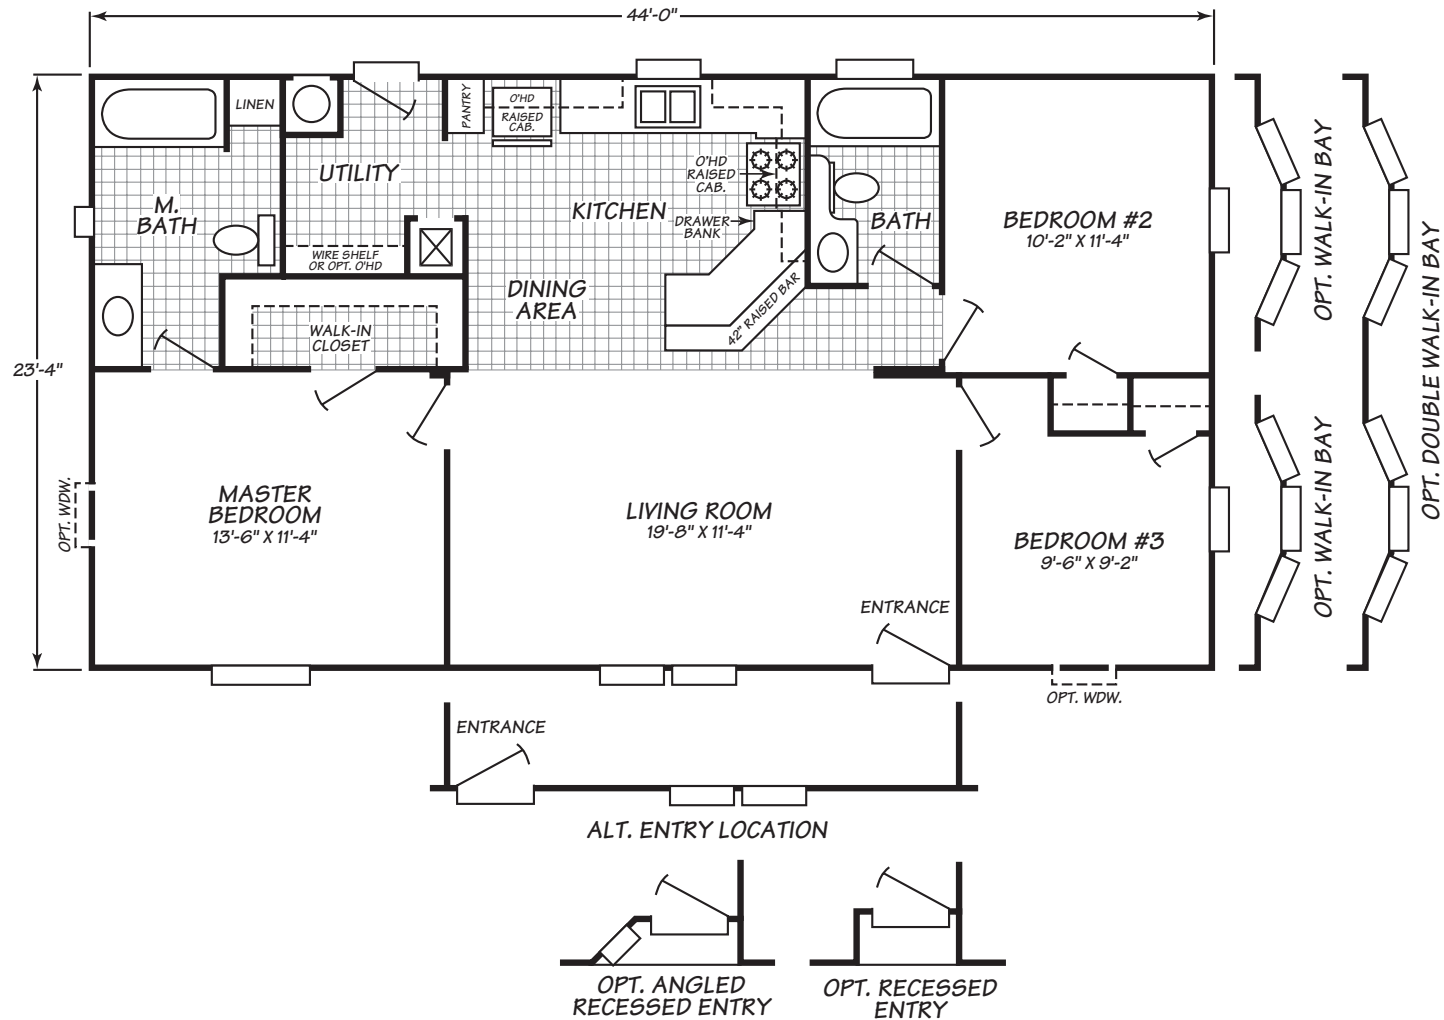

# Festival II Series Model 3443R

3 Bedrooms • 2 Baths • 1,026 Square Feet

Fleetwood Homes reserves the right to change colors, prices, specifications, models, dimensions and materials without notice. Rendering and diagrams are meant to be representative and, in keeping with Fleetwood's policy of constant updating and improvement, may vary from the actual home. All dimensions are nominal and approximated. Square footage is measured from exterior wall to exterior wall, and is an approximate figure. Length indicated in floorplans is floor length only. The length of the hitch is not included. (Add four feet to arrive at transportable length.) Ask your retailer for specifics. PRICES AND SPECIFICATIONS SUBJECT TO CHANGE WITHOUT NOTICE OR OBLIGATION.