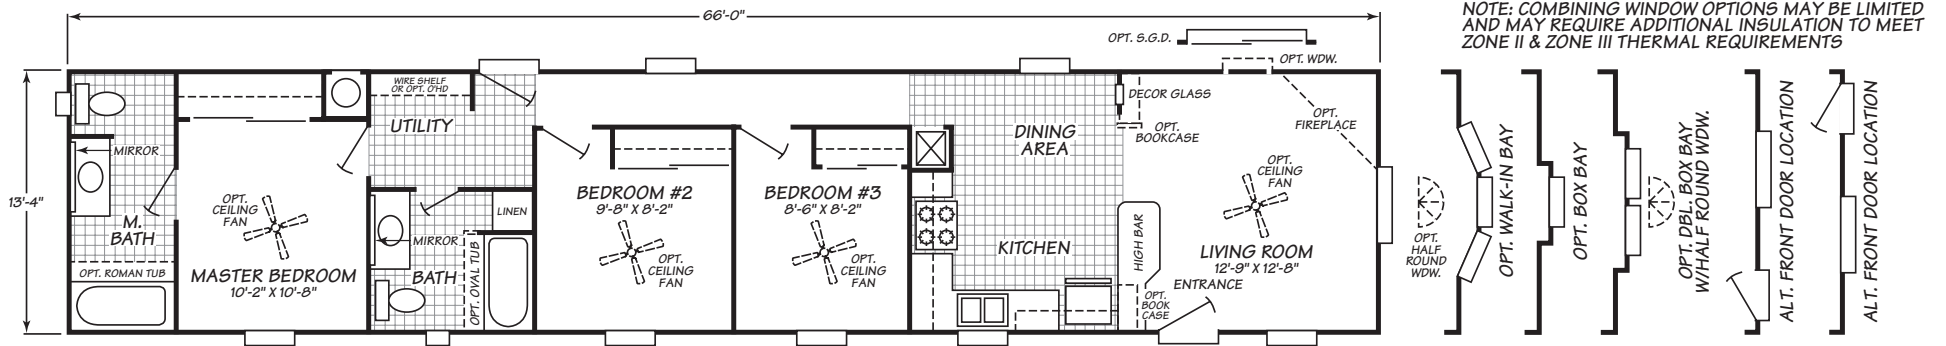

Festival II Series Model 2522L Alt.#1

3 Bedrooms • 2 Baths • 880 Square Feet

Fleetwood Homes reserves the right to change colors, prices, specifications, models, dimensions and materials without notice. Rendering and diagrams are meant to be representative and, in keeping with Fleetwood's policy of constant updating and improvement, may vary from the actual home. All dimensions are nominal and approximated. Square footage is measured from exterior wall to exterior wall, and is an approximate figure. Length indicated in floorplans is floor length only. The length of the hitch is not included. (Add four feet to arrive at transportable length.) Ask your retailer for specifics. PRICES AND SPECIFICATIONS SUBJECT TO CHANGE WITHOUT NOTICE OR OBLIGATION.