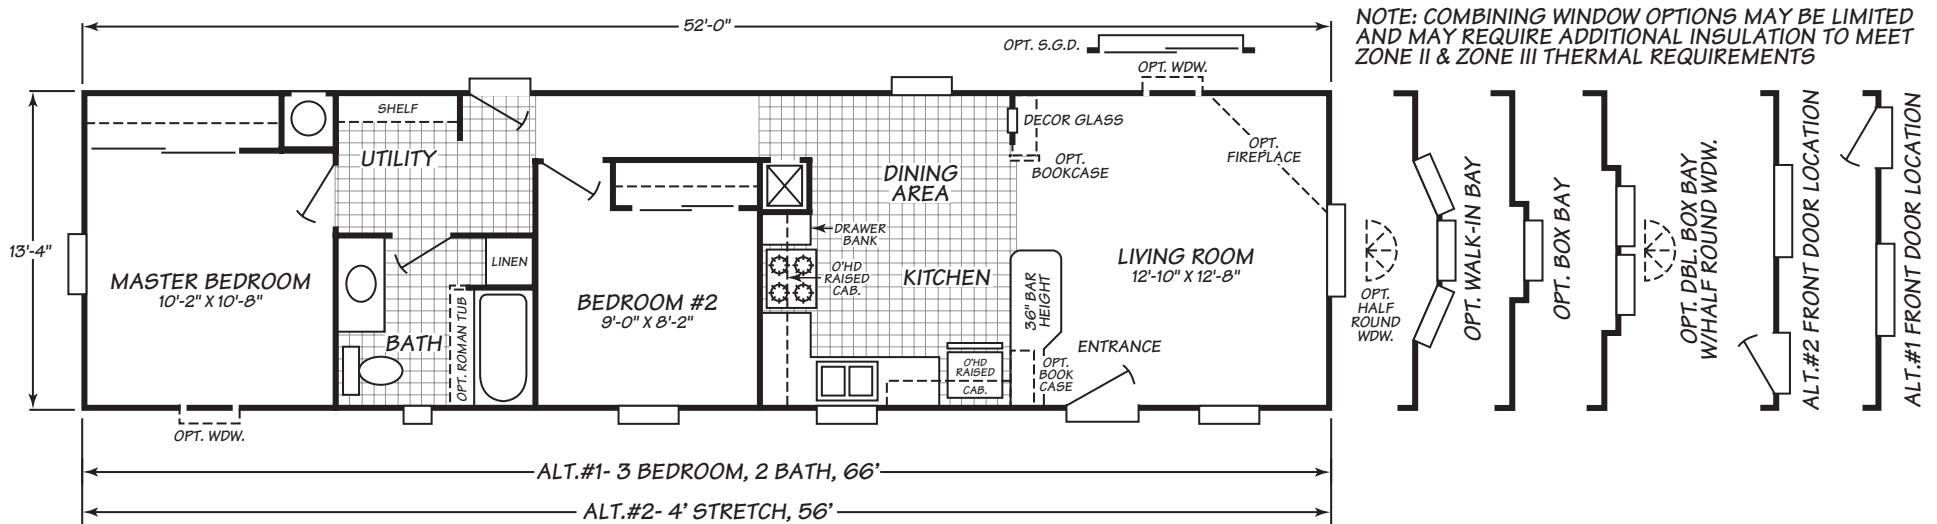

# Festival II Series Model 2522L

2 Bedrooms • 1 Bath • 693 Square Feet

Fleetwood Homes reserves the right to change colors, prices, specifications, models, dimensions and materials without notice. Rendering and diagrams are meant to be representative and, in keeping with Fleetwood's policy of constant updating and improvement, may vary from the actual home. All dimensions are nominal and approximated. Square footage is measured from exterior wall to exterior wall, and is an approximate figure. Length indicated in floorplans is floor length only. The length of the hitch is not included. (Add four feet to arrive at transportable length.) Ask your retailer for specifics. PRICES AND SPECIFICATIONS SUBJECT TO CHANGE WITHOUT NOTICE OR OBLIGATION.