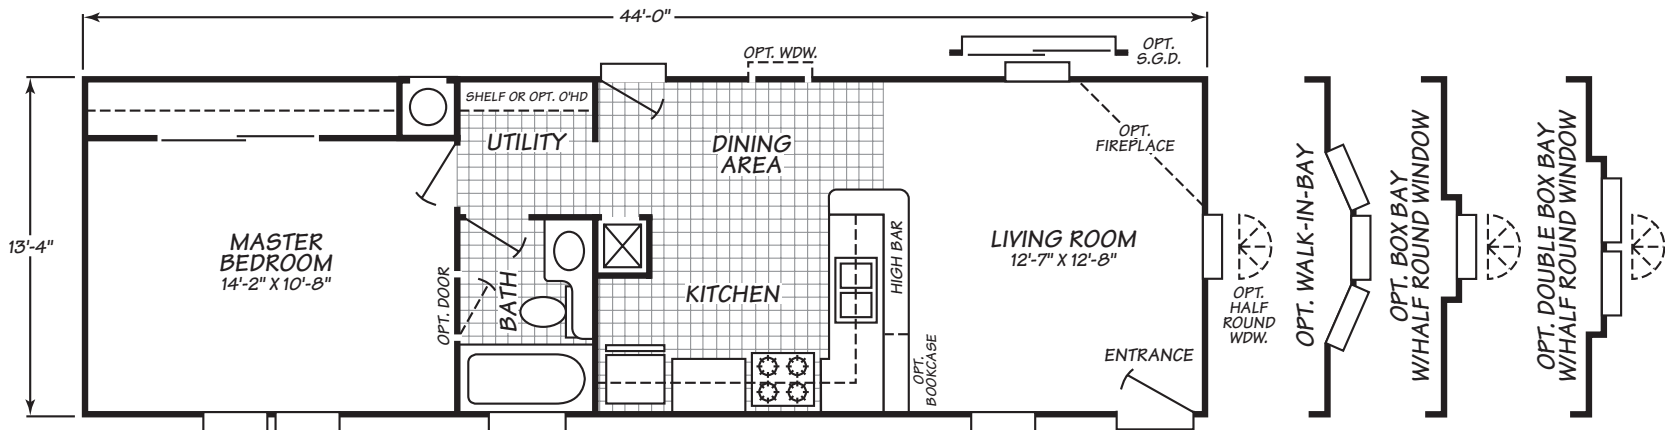

# Festival II Series Model 2482B Alt.#3

2 Bedrooms • 1 Bath • 586 Square Feet

**NOTE: COMBINING WINDOW OPTIONS MAY BE LIMITED AND MAY REQUIRE ADDITIONAL INSULATION TO MEET ZONE II & ZONE III THERMAL REQUIREMENTS**

Fleetwood Homes reserves the right to change colors, prices, specifications, models, dimensions and materials without notice. Rendering and diagrams are meant to be representative and, in keeping with Fleetwood's policy of constant updating and improvement, may vary from the actual home. All dimensions are nominal and approximated. Square footage is measured from exterior wall to exterior wall, and is an approximate figure. Length indicated in floorplans is floor length only. The length of the hitch is not included. (Add four feet to arrive at transportable length.) Ask your retailer for specifics. PRICES AND SPECIFICATIONS SUBJECT TO CHANGE WITHOUT NOTICE OR OBLIGATION.