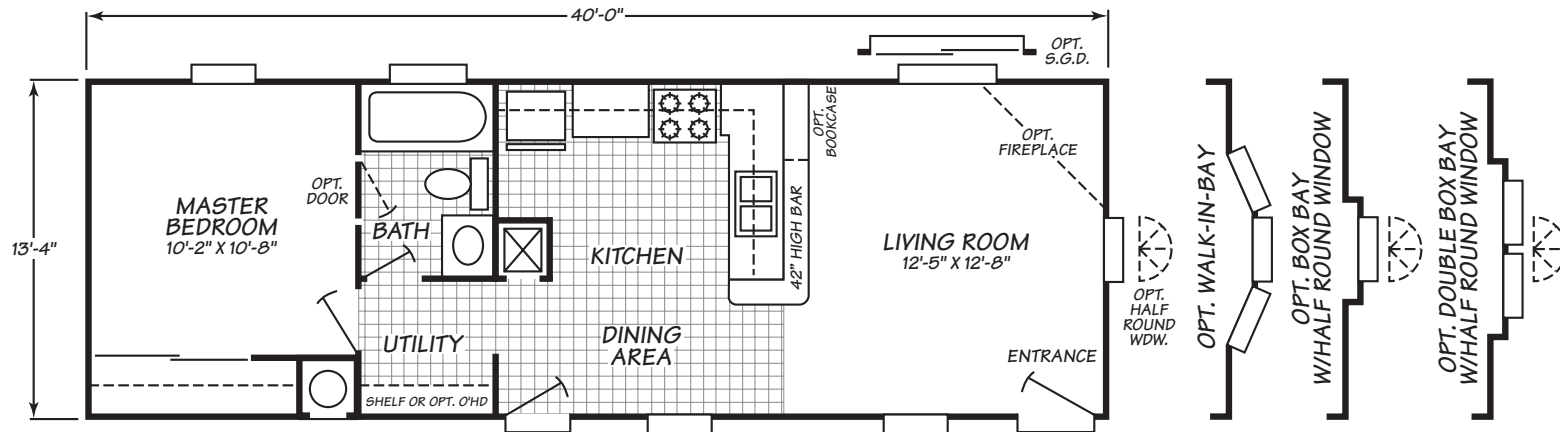

# Festival II Series Model 2482B Alt.#2

2 Bedrooms • 1 Bath • 533 Square Feet

**NOTE: COMBINING WINDOW  
OPTIONS MAY BE LIMITED AND MAY  
REQUIRE ADDITIONAL INSULATION  
TO MEET ZONE II & ZONE III  
THERMAL REQUIREMENTS**

Fleetwood Homes reserves the right to change colors, prices, specifications, models, dimensions and materials without notice. Rendering and diagrams are meant to be representative and, in keeping with Fleetwood's policy of constant updating and improvement, may vary from the actual home. All dimensions are nominal and approximated. Square footage is measured from exterior wall to exterior wall, and is an approximate figure. Length indicated in floorplans is floor length only. The length of the hitch is not included. (Add four feet to arrive at transportable length.) Ask your retailer for specifics. PRICES AND SPECIFICATIONS SUBJECT TO CHANGE WITHOUT NOTICE OR OBLIGATION.