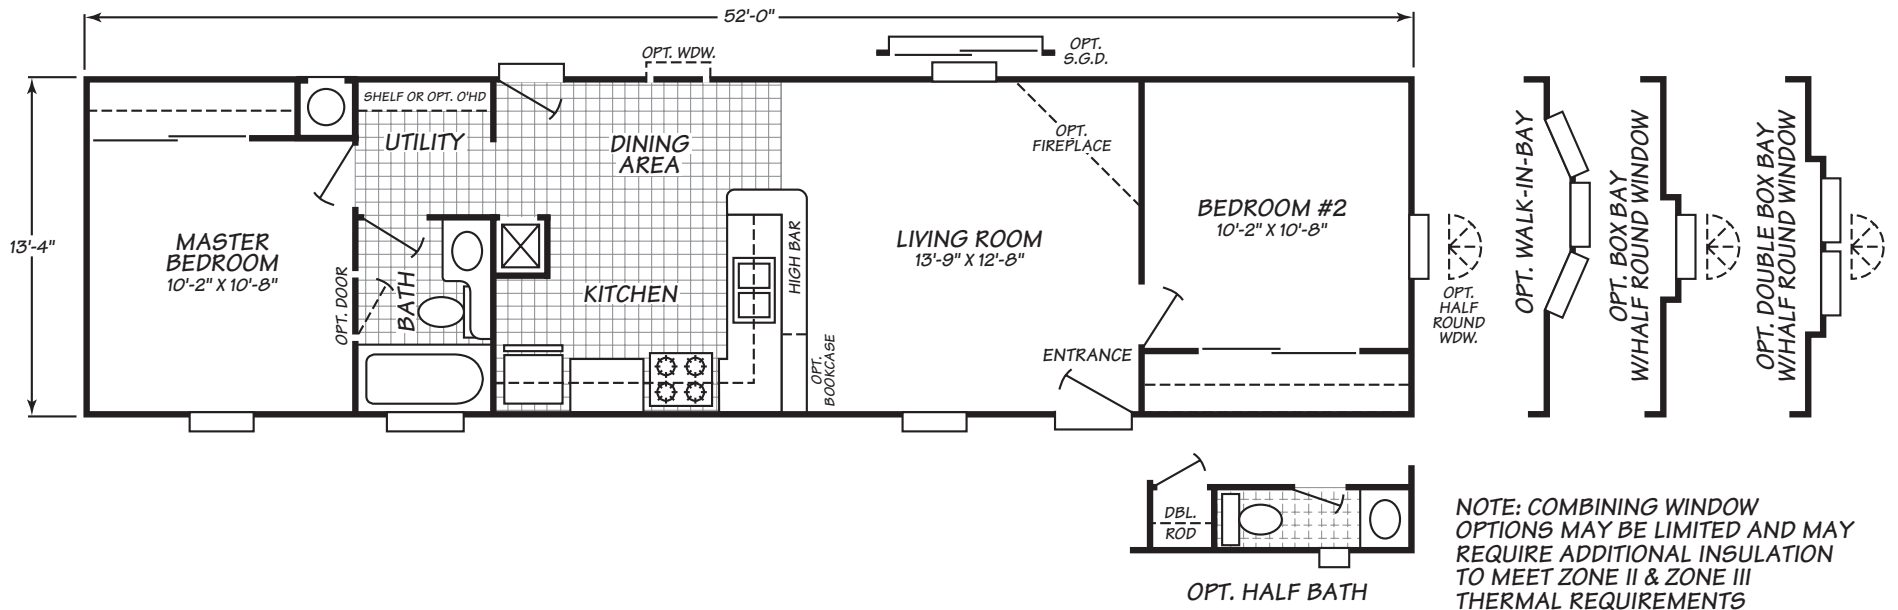

Festival II Series Model 2482B Alt.#1

2 Bedrooms • 1 Bath • 693 Square Feet

Fleetwood Homes reserves the right to change colors, prices, specifications, models, dimensions and materials without notice. Rendering and diagrams are meant to be representative and, in keeping with Fleetwood's policy of constant updating and improvement, may vary from the actual home. All dimensions are nominal and approximated. Square footage is measured from exterior wall to exterior wall, and is an approximate figure. Length indicated in floorplans is floor length only. The length of the hitch is not included. (Add four feet to arrive at transportable length.) Ask your retailer for specifics. PRICES AND SPECIFICATIONS SUBJECT TO CHANGE WITHOUT NOTICE OR OBLIGATION.