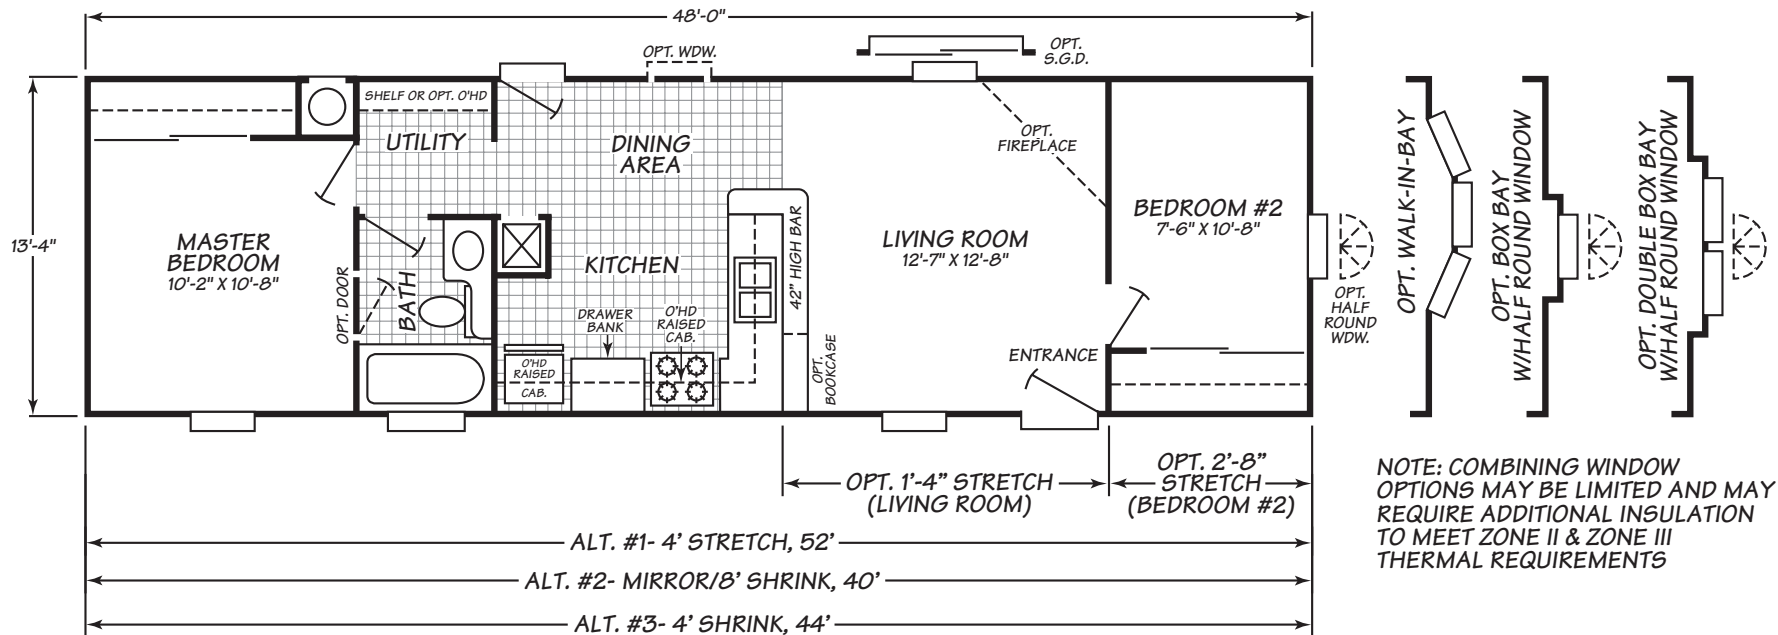

Festival II Series Model 2482B

2 Bedrooms • 1 Bath • 639 Square Feet

Fleetwood Homes reserves the right to change colors, prices, specifications, models, dimensions and materials without notice. Rendering and diagrams are meant to be representative and, in keeping with Fleetwood's policy of constant updating and improvement, may vary from the actual home. All dimensions are nominal and approximated. Square footage is measured from exterior wall to exterior wall, and is an approximate figure. Length indicated in floorplans is floor length only. The length of the hitch is not included. (Add four feet to arrive at transportable length.) Ask your retailer for specifics. PRICES AND SPECIFICATIONS SUBJECT TO CHANGE WITHOUT NOTICE OR OBLIGATION.