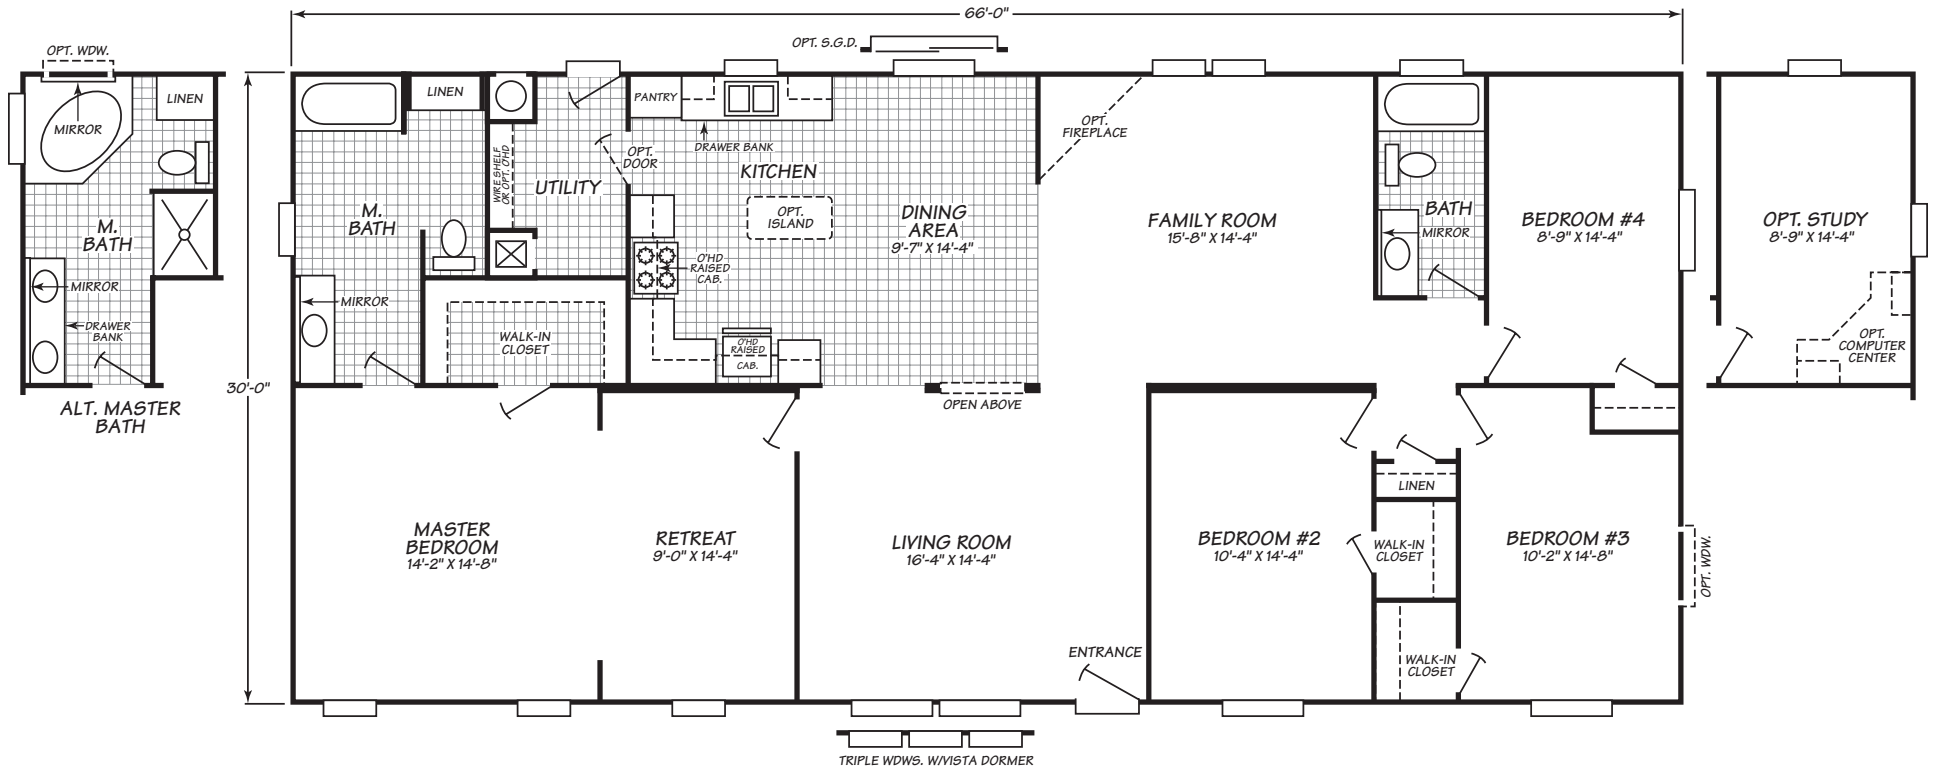

Festival II Series Model 0664B

4 Bedrooms • 2 Baths • 1,980 Square Feet

Fleetwood Homes reserves the right to change colors, prices, specifications, models, dimensions and materials without notice. Rendering and diagrams are meant to be representative and, in keeping with Fleetwood's policy of constant updating and improvement, may vary from the actual home. All dimensions are nominal and approximated. Square footage is measured from exterior wall to exterior wall, and is an approximate figure. Length indicated in floorplans is floor length only. The length of the hitch is not included. (Add four feet to arrive at transportable length.) Ask your retailer for specifics. PRICES AND SPECIFICATIONS SUBJECT TO CHANGE WITHOUT NOTICE OR OBLIGATION.