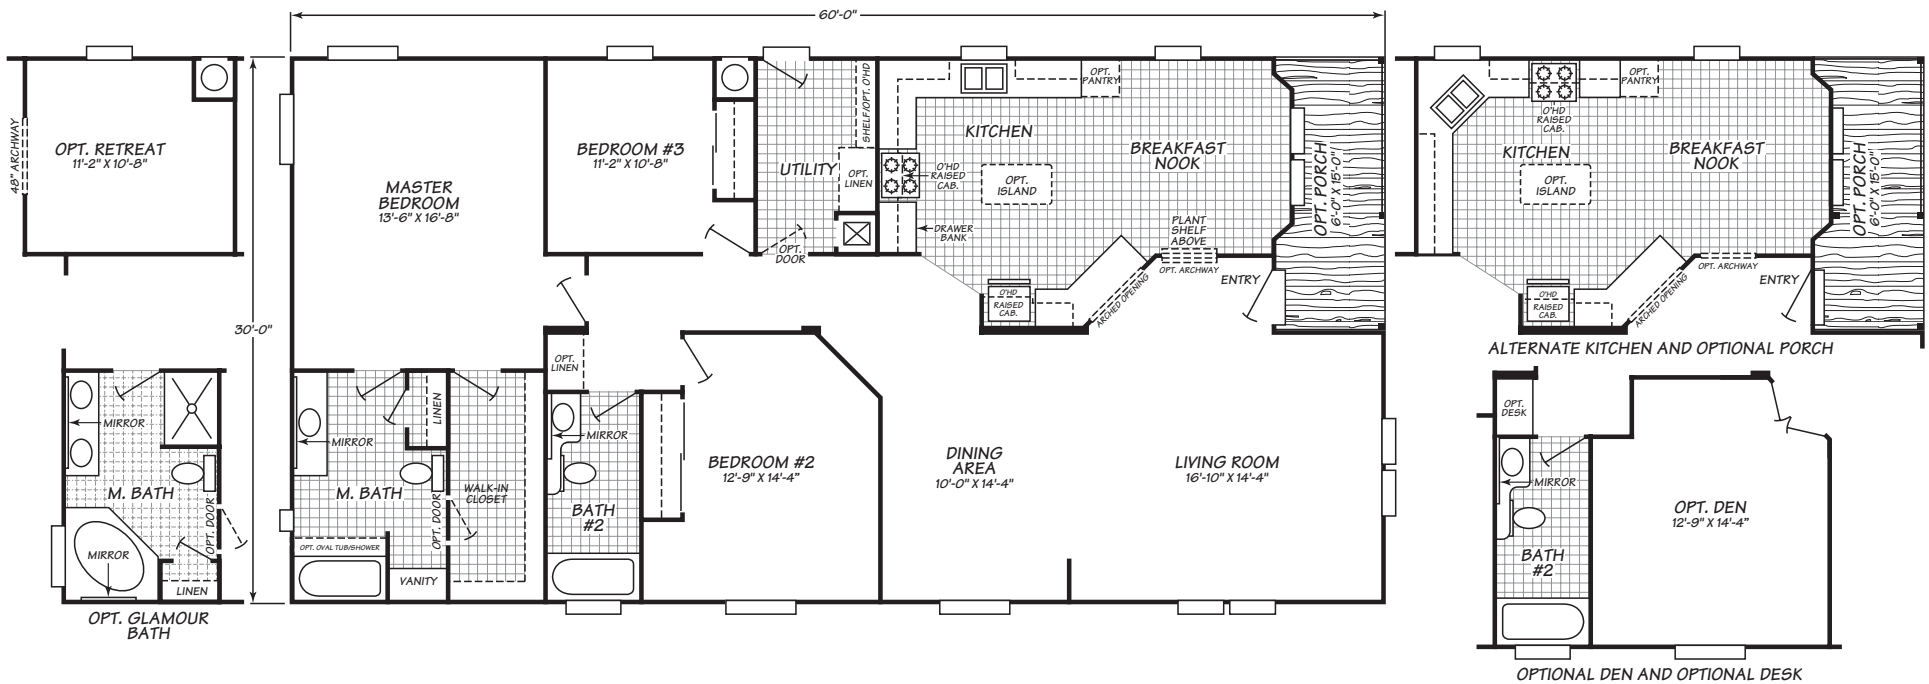

Festival II Series Model 0603M

3 Bedrooms • 2 Baths • 1,717 Square Feet

Fleetwood Homes reserves the right to change colors, prices, specifications, models, dimensions and materials without notice. Rendering and diagrams are meant to be representative and, in keeping with Fleetwood's policy of constant updating and improvement, may vary from the actual home. All dimensions are nominal and approximated. Square footage is measured from exterior wall to exterior wall, and is an approximate figure. Length indicated in floorplans is floor length only. The length of the hitch is not included. (Add four feet to arrive at transportable length.) Ask your retailer for specifics. PRICES AND SPECIFICATIONS SUBJECT TO CHANGE WITHOUT NOTICE OR OBLIGATION.